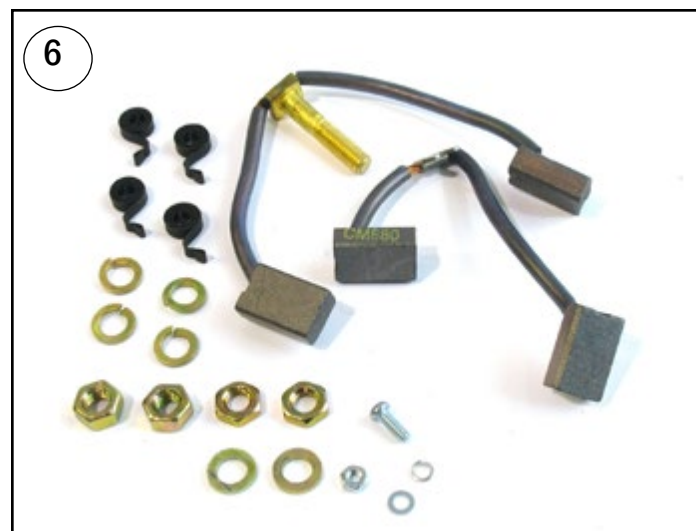

Hydraulic System

Hydraulic System

[back to Contents](#)

Item	Part No.	Date/Serial Range	Description
1	PR 312679-000		Lift Pump & Motor Assembly (not shown)
2	PR 313621-000		Pump Motor Assembly
3	PR 313694-000		Brush & Spring Kit
4	PR 313695-000		Bearing
5	PR 313615-000		Pump Kit (not shown)
6	PR 308203-000		Solenoid
7	PR 300131-000		Release Valve Kit (not shown)
8	PR 313557-000		Lift Cylinder Assembly
9	PR 23084-00		Seal Kit