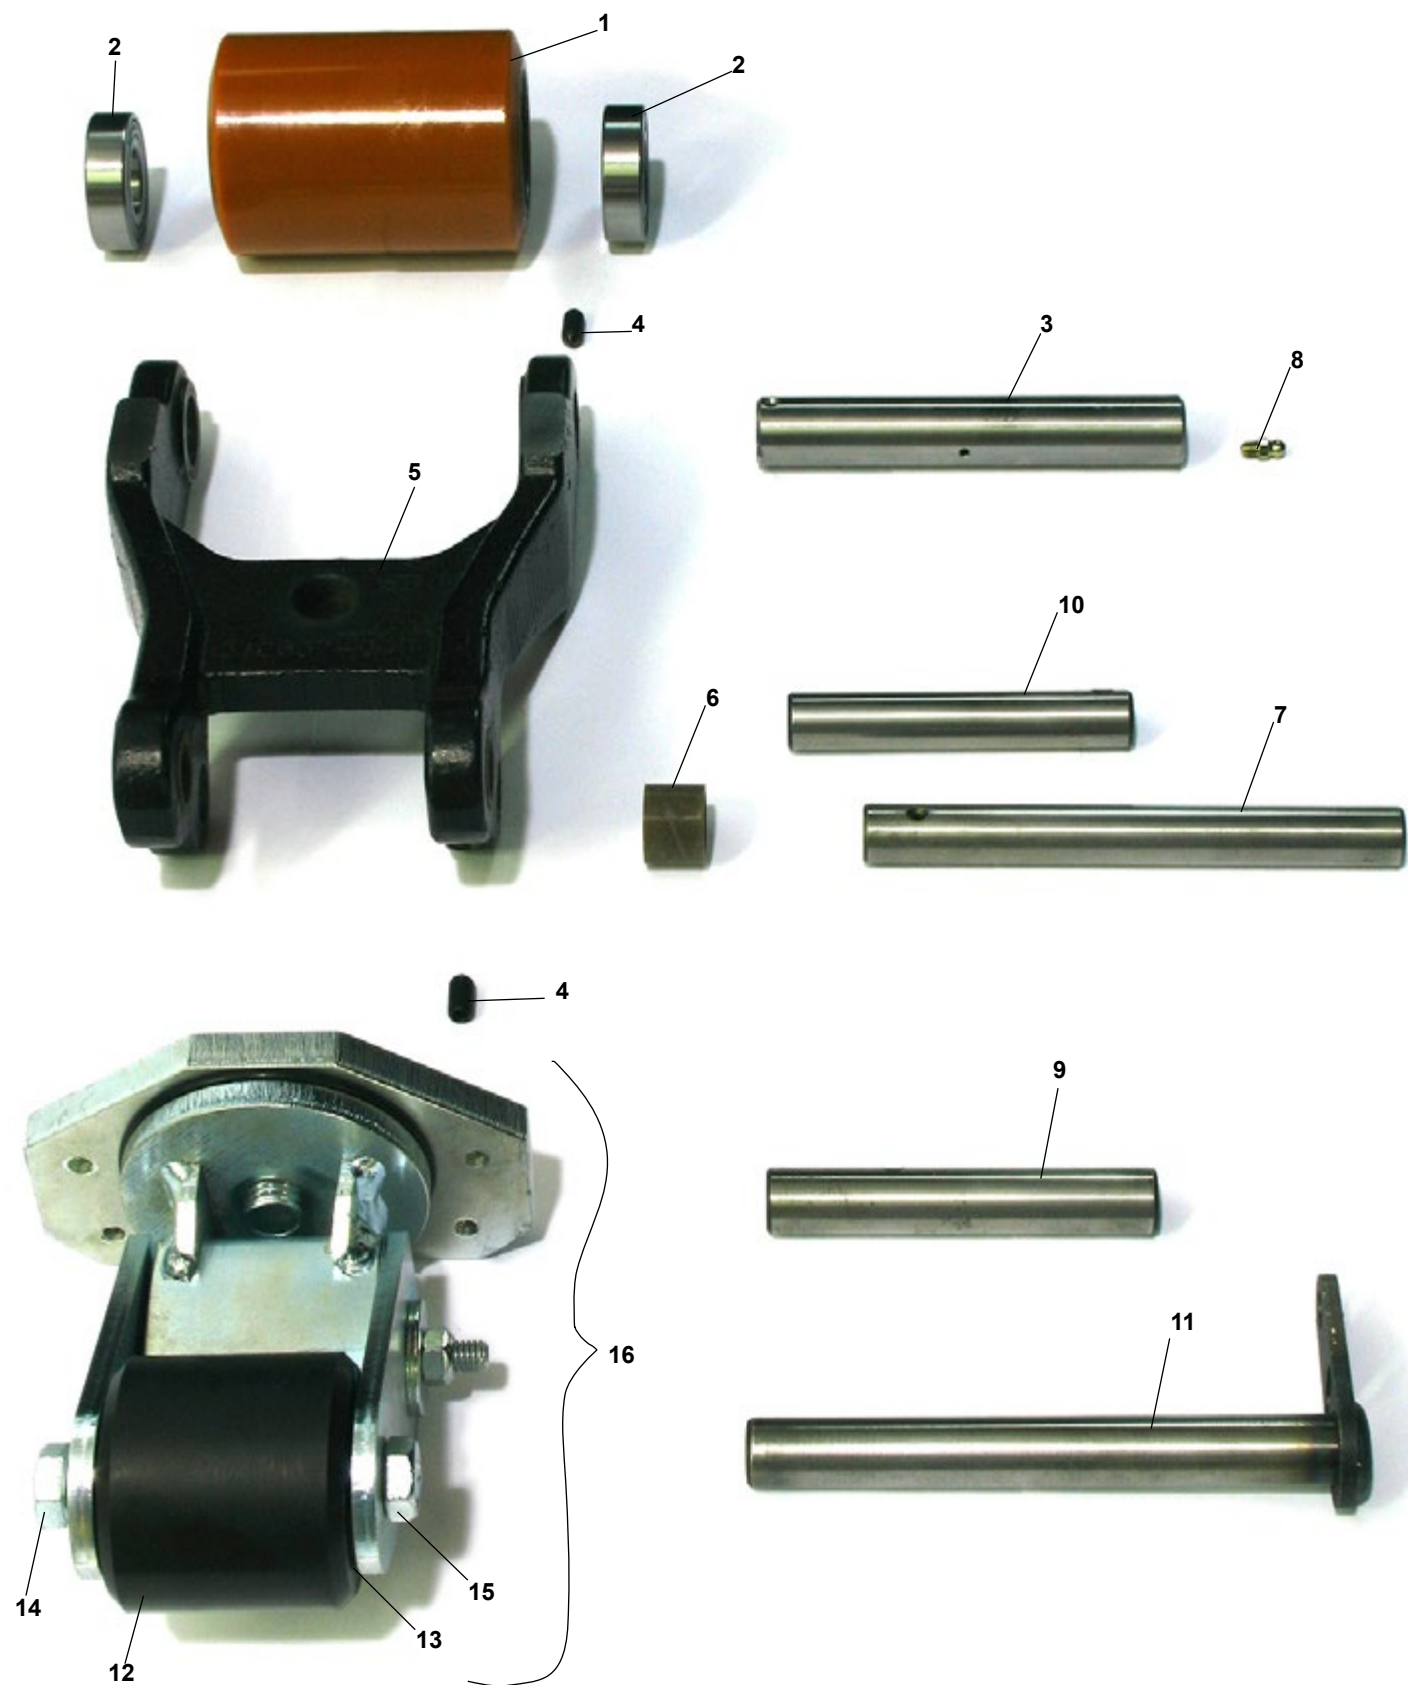

Frame and Undercarriage

Frame and Undercarriage

[back to Contents](#)

Item	Part No.	Description
1	PR 312636-000	Poly Load Wheel, 95A Durometer
	PR 312636-000-A	Poly Load Wheel Assembly, 95A Durometer, Includes Bearings
	PR 312636-000-XL	Poly Load Wheel, 97A Durometer
	PR 312636-000-XL-A	Poly Load Wheel Assembly, 97A Durometer, Includes Bearings
	GWK-SMX45-LW	Load Wheel Kit, Includes (2)Load Wheels, Bearings, Axles & Fasteners
	GWK-SMX45-LW-XL	Load Wheel Kit, Includes (2)Load Wheels, Bearings, Axles & Fasteners
2	PR 49910-05	Bearing
3	PR 4312650-000	Load Wheel Axle
	PR 313185-000	Load Wheel Axle, Freezer/Corrosion Resistant
4	PR 301740-003	Set Screw
5	PR 312638-000	Wheel Fork, Includes Bushings
6	PR 312672-000	Bushing
7	PR 312651-000	Pivot Pin
	PR 312651-003	Pivot Pin, Freezer/Corrosion Resistant
8	PR 311390-000	Grease Fitting
9	PR 312651-002	Pin
	PR 312651-005	Pin, Freezer/Corrosion Resistant
10	PR 312651-001	Pin
	PR 312651-004	Pin, Freezer/Corrosion Resistant
11	PR 312666-000	Pin, Weldment
	PR 312666-001	Pin, Weldment, Freezer/Corrosion Resistant
12	PR 313945-000	Poly Caster Wheel, Includes Bearings, 95A Durometer
	PR 313945-000-XL	Poly Caster Wheel, Includes Bearings, 97A Durometer
13	PR 313958-000	Bearing
14	PR 313948-000	Axle Bolt
15	PR 313947-000	Nut
16	PR 313729-001	Caster Assembly, Includes Items 12-15