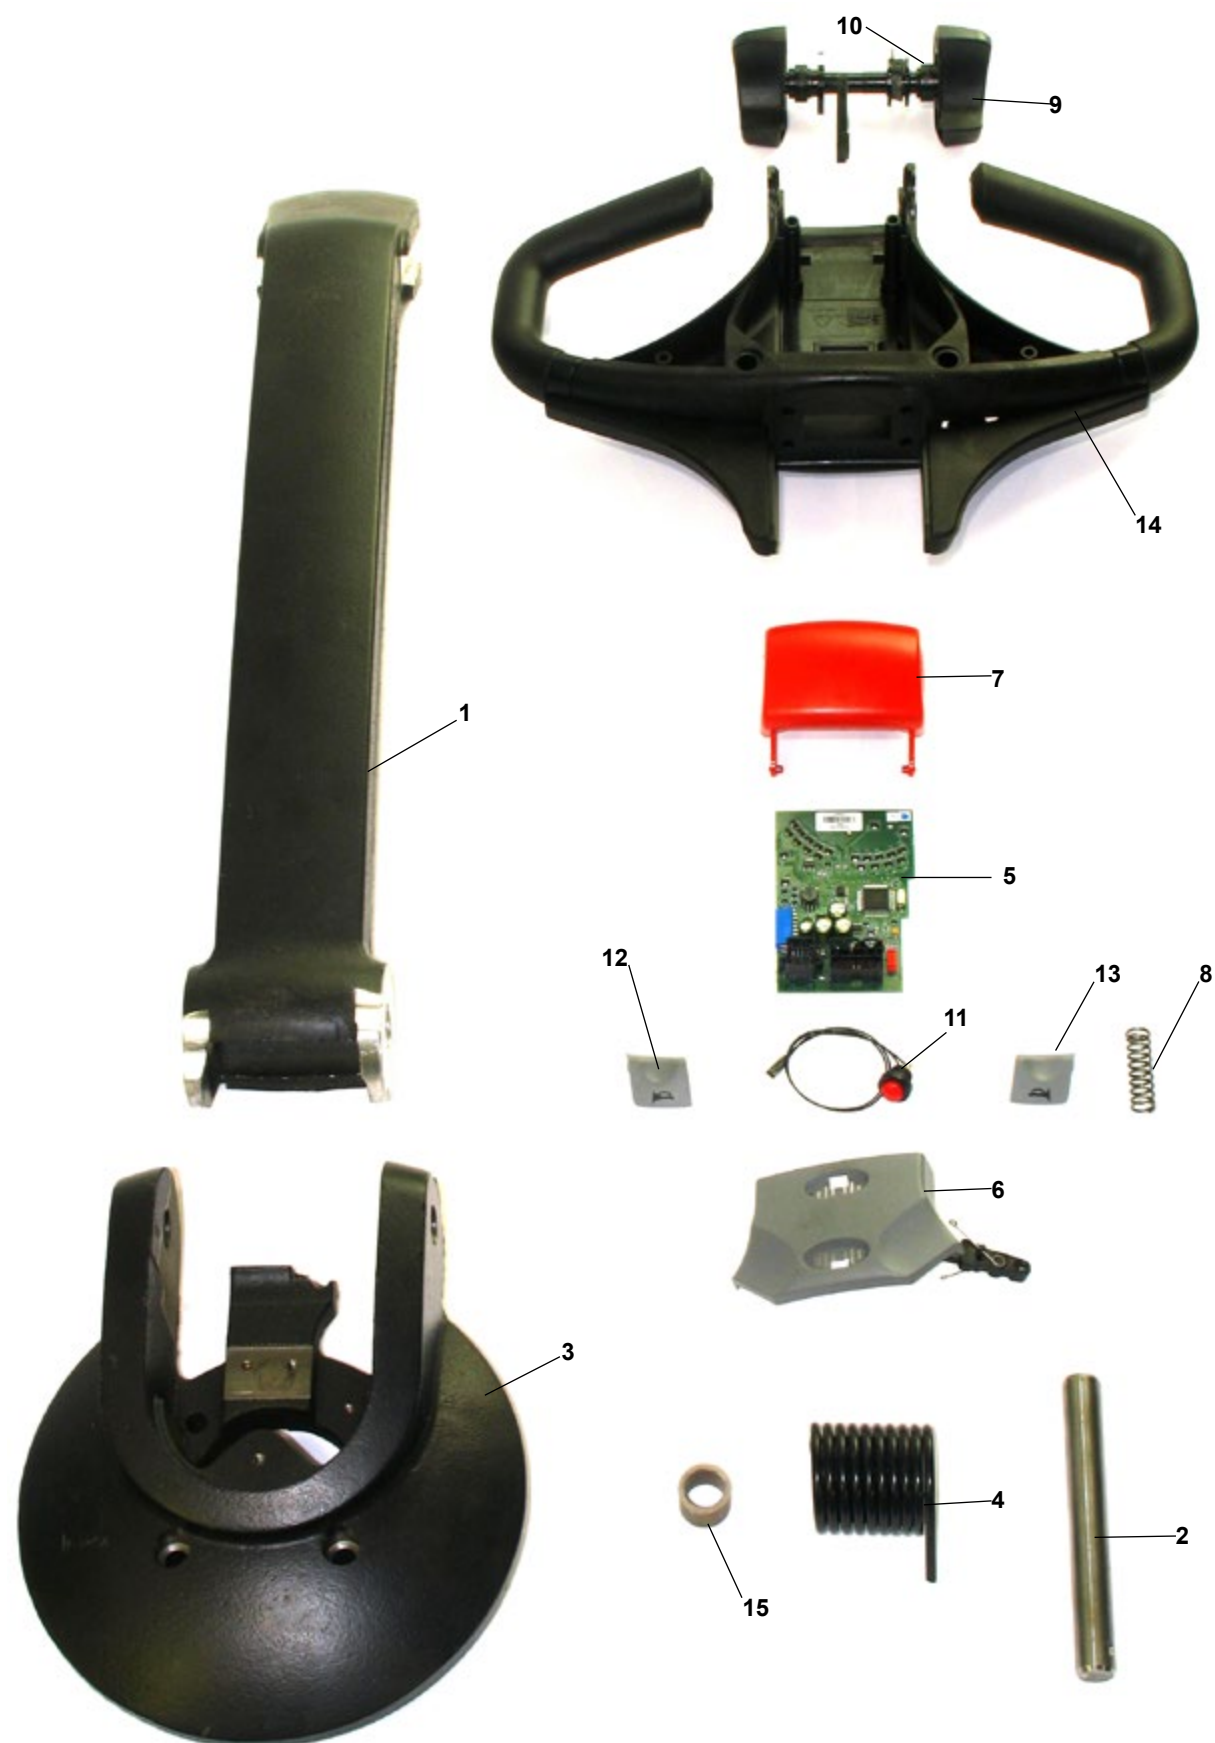

# Battery Charger, Battery Connector, Motor Controllers

[back to Contents](#)

Item	Part No.	Description
1	PR 49854-01	Battery Connector SB175 Gray
	PR 49854-04	Battery Connector SB175 Blue
	PR 49854-08	Battery Connector SB175 Red
2	PR 313151-000	Disconnect Handle, Inc Screws & Nuts
3	PR 305493-000	Master On/Off Switch
4	PR 302016-000	Key Switch, Inc. 2 Keys
5	PR 308030-000	Switch
6	PR 20208-01	Lift Limit Switch
7	PR 312668-001	Controller
8	PR 313066-000	Main Contactor
9	PR 309984-000	Relay
10	PR 301890-003	Circuit Breaker
11	PR 310456-000	Horn
12	PR 314408-000	Main Harness
13	PR 313436-000	Head Harness
14	PR 25275-12	Fuse, 10 Amp
15	PR 313202-000	Fuse, 80 Amp
16	PR 310079-000	Battery Carger 24V

## Drive Motor Parts and Brake Assembly

## Drive Motor Parts and Brake Assembly

[back to Contents](#)

Item	Part No.	Description
1	PR 312675-000	Drive Unit & Motor Assembly (not shown)
2	PR 313735-000	Drive Axle
3	PR 313736-000	Seal
4	PR 313737-000	Bearing, Drive Axle
5	PR 313778-000	Spacer
6	PR 313757-000	Armature (not shown)
7	PR 313756-000	Seal
8	PR 313755-000	Shim
9	PR 313754-000	Bearing
10	PR 313752-000	Field Coil
11	PR 313768-000	Bearing
12	PR 313763-000	Brush Holder
13	PR 313765-000	Brush
14	PR 313764-000	Spring
15	PR 313762-000	Cover
16	PR 313760-000	Band
17	PR 313738-000	Brake Assembly (not shown)

## Control Handle - Arm, Throttle Assembly

[back to Contents](#)

Item	Part No.	Date/Serial Range	Description
1	PR 312677-000		Handle Stem
2	PR 313067-000		Handle Stem Pin
3	PR 313048-000		Stem Mount
4	PR 312855-001		Return Spring
5	PR 314184-000		Control Card
6	PR 171666		Lift Lower Button
7	PR 171664		Reverse Button
8	PR 167836		Spring
9	PR 313051-000		Thumb Wheel Assembly
10	PR 167840		Spring
11	PR 171655		Horn Switch
12	PR 167847		Horn Button, Right
13	PR 167848		Horn Button Left
14	PR 313052-000		Handle
15	PR 313063-000		Bushing
16	PR 313053-000		Control Handle Assembly (not shown)