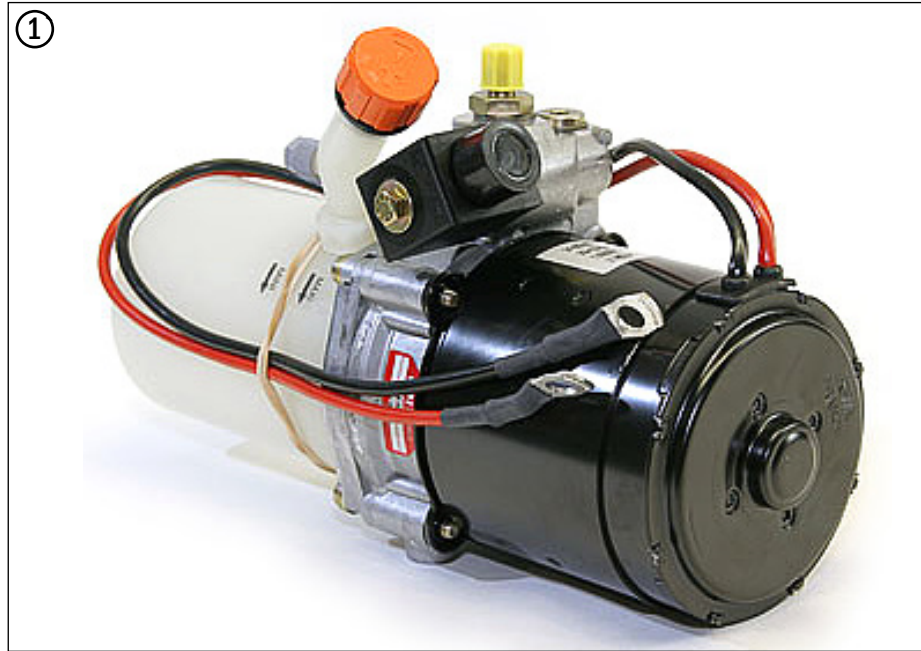

Control Handle Head

Control Handle Head

Item	Part No.	Date/Serial Range	Description
	YL 524138793		Tiller Head Assembly
1	YL 524139006		Control Handle, Upper
2	YL 524182434	Thru S/N C802N03445G	Control Head, Lower STD Composite
	YL 524338448	Thru S/N C802N03446G & Later	Control Head, Lower STD Composite
	YL 582001472	Thru S/N C802N03446G & Later	Control Head, Metal Tiller Head
3	YL 550010160		Handle Upgrade Kit, Metal Tiller Head
4	YL 582006562-R		Interface Board, Renewed
	YL 582006562-C		Core Deposit
5	YL 524148521		Switch Assembly, (2) Wire, RH & LH
6	YL 524149804		Button , Gold
7	YL 580026824		Microswitch, ON/Off Switch W/ Molex Conector
8	YL 524139009	Thru S/N C802N03445G	Horn Cover
	YL 582003460	Thru S/N C802N03446G & Later	Horn Cover
9	YL 580011991		Cover, Belly Switch
10	YL 524139010		Cover, Turtle Option
	YL 582003459		Cover, Turtle Option for Metal Handle
11	YL 580012969		Spring, (Belly/Horn/Turtle)
12	YL 524236628		Buttlerfly Switch, Left Hand
13	YL 524236627		Buttlerfly Switch, Right Hand
14	YL 580012962		Bushing, Buttlerfly Switch
15	YL 580012970		Spring, Throttle
16	YL 580013106		Camshaft, Directional Control
17	YL 580026296		Cap Screw
18	YL 940004902		Washer

Yale MPW 050 E (C802)

Hydraulics

Yale MPW 050 E (C802)

Hydraulics

Item	Part No.	Description
1	YL 580062263	Hydraulic Power Unit Hydraulic Motor See Motor Section Page 12
2	YL 580057212	Solenoid Valve
3	YL 580057918	Breather
4	YL 524149215	Lift Cylinder
5	YL 524151086	Seal Kit, Lift Cylinder
6	YL 501710910	Hose
7	YL 524240814	Fitting, Hose to Pump Body
8	YL 524149331	Fitting, Hose to Cylinder
9	YL 310913280	Tube(Not Shown)
10	YL 504114800	Fitting, Tube to Cylinder