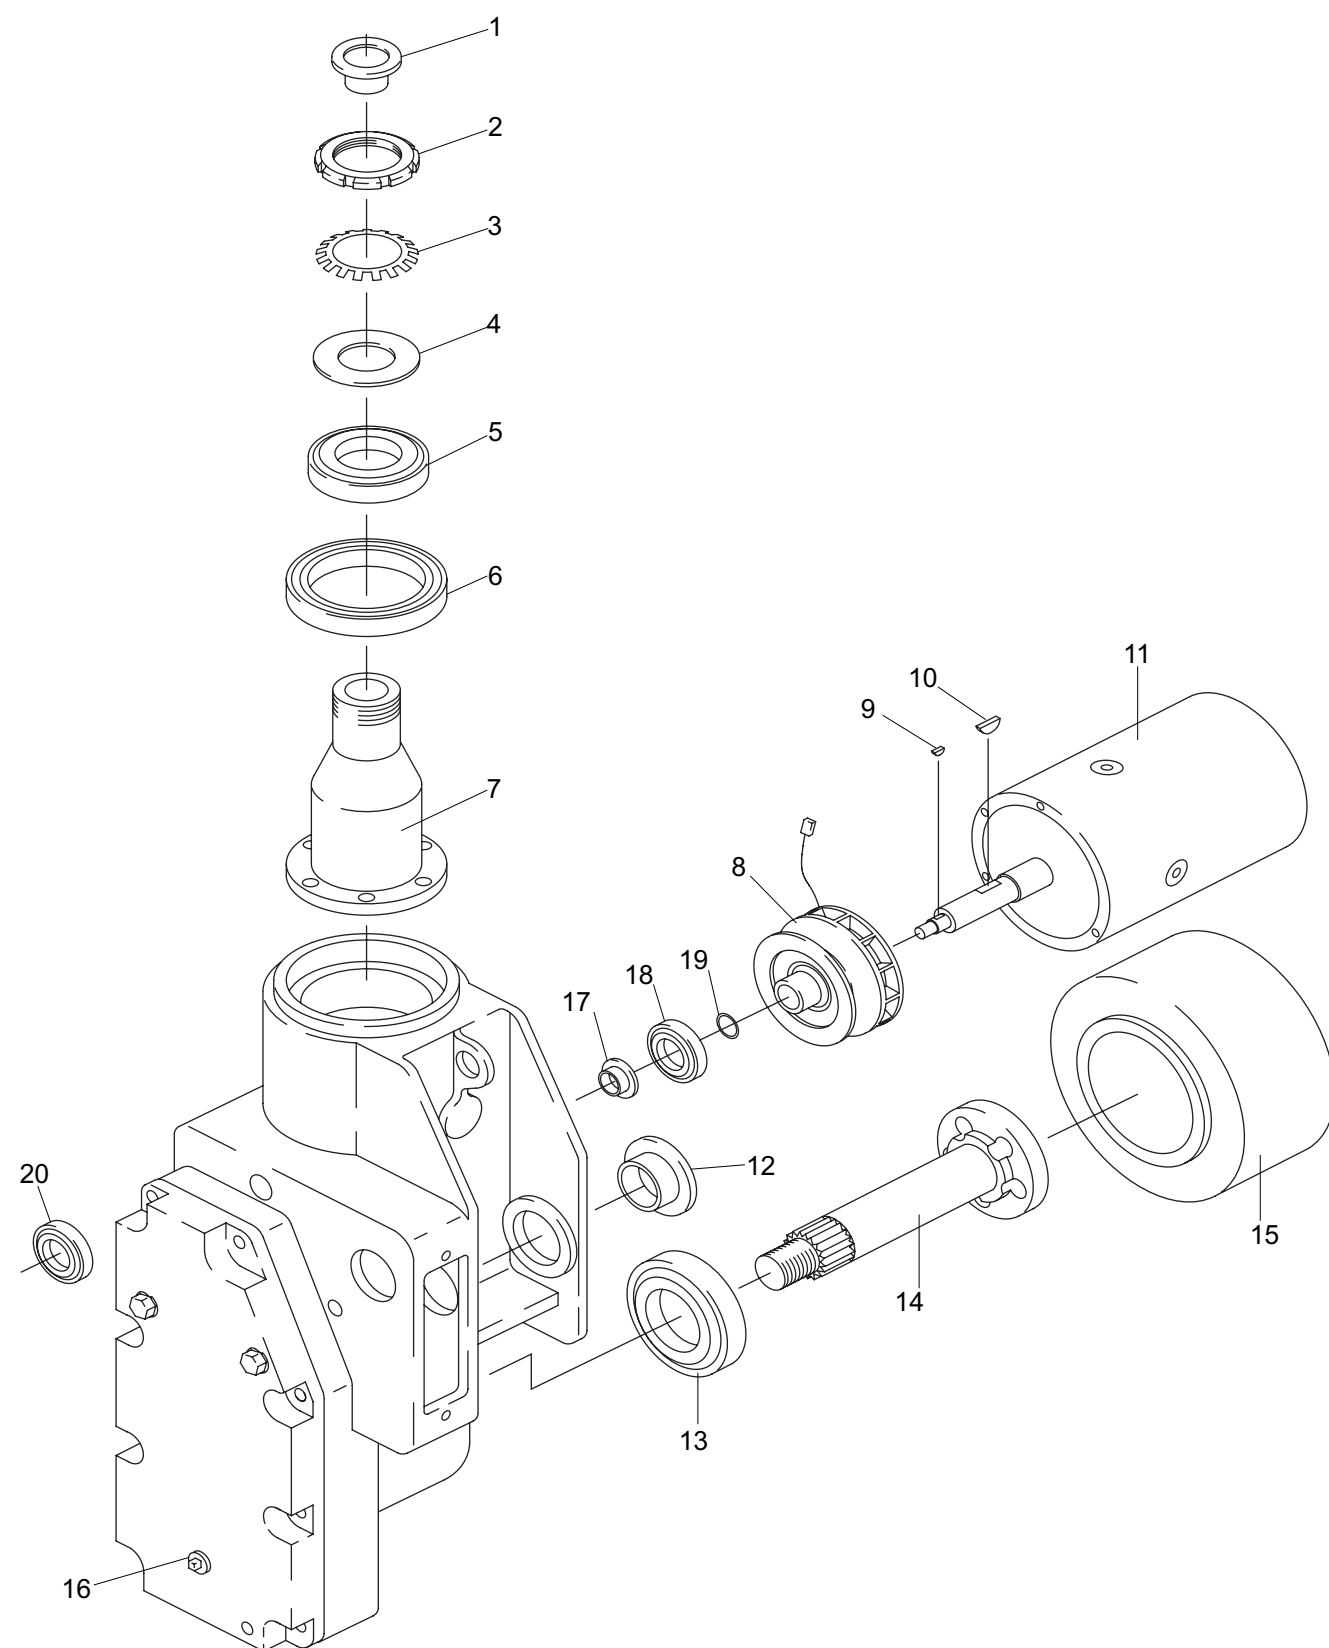

Drive Unit and Brake Assembly

Drive Unit and Brake Assembly

Item	Part No.	Description
1	YL 520012800	Sleeve
2	YL 940800905	Nut
3	YL 940801905	Lockwasher
4	YL 524149333	Seal
5	YL 580032520	Bearing Set
6	YL 580032519	Bearing Set
7	YL 524149332	Spindle
8	YL 524148583	Brake Assembly
9	YL 502389911	Woodruff Key
10	YL 524158214	Key
11	Motor	See Motor Section Page 12
12	YL 272015100	Bushing
13	YL 055076400	Bearing Cup
	YL 060235200	Bearing Cone
14	YL 506566500	Drive Axle
15	Tire	See Quick Wheel Lookup Section Page 4
16	YL 524158215	Drain Plug
17	YL 524179810	Spacer (Oil Flinger)
18	YL 015130200	Bearing
19	YL 580039449	O-Ring
20	YL 524179811	Bearing