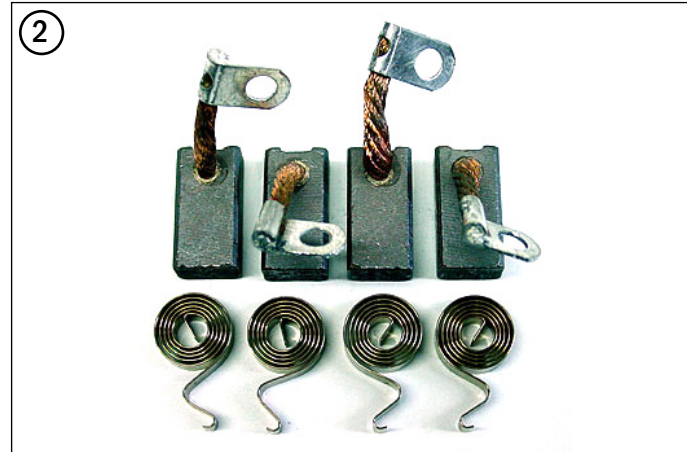

Motors

Motors

Item	Part No.	Description
1	YL 580031000-AM	Traction Motor, 24 Volt, After-Market
2	YL 580029149-AM	Traction Motor Brush & Spring Set, After-Market Motor
3	YL 580029149	Traction Motor Brush & Spring Set, OEM Motor
4	YL 524184972	Motor Cover, Right Hand Side
	YL 524184971	Motor Cover, Left Hand Side
5	YL 580064007	Pump Motor, 24 Volt