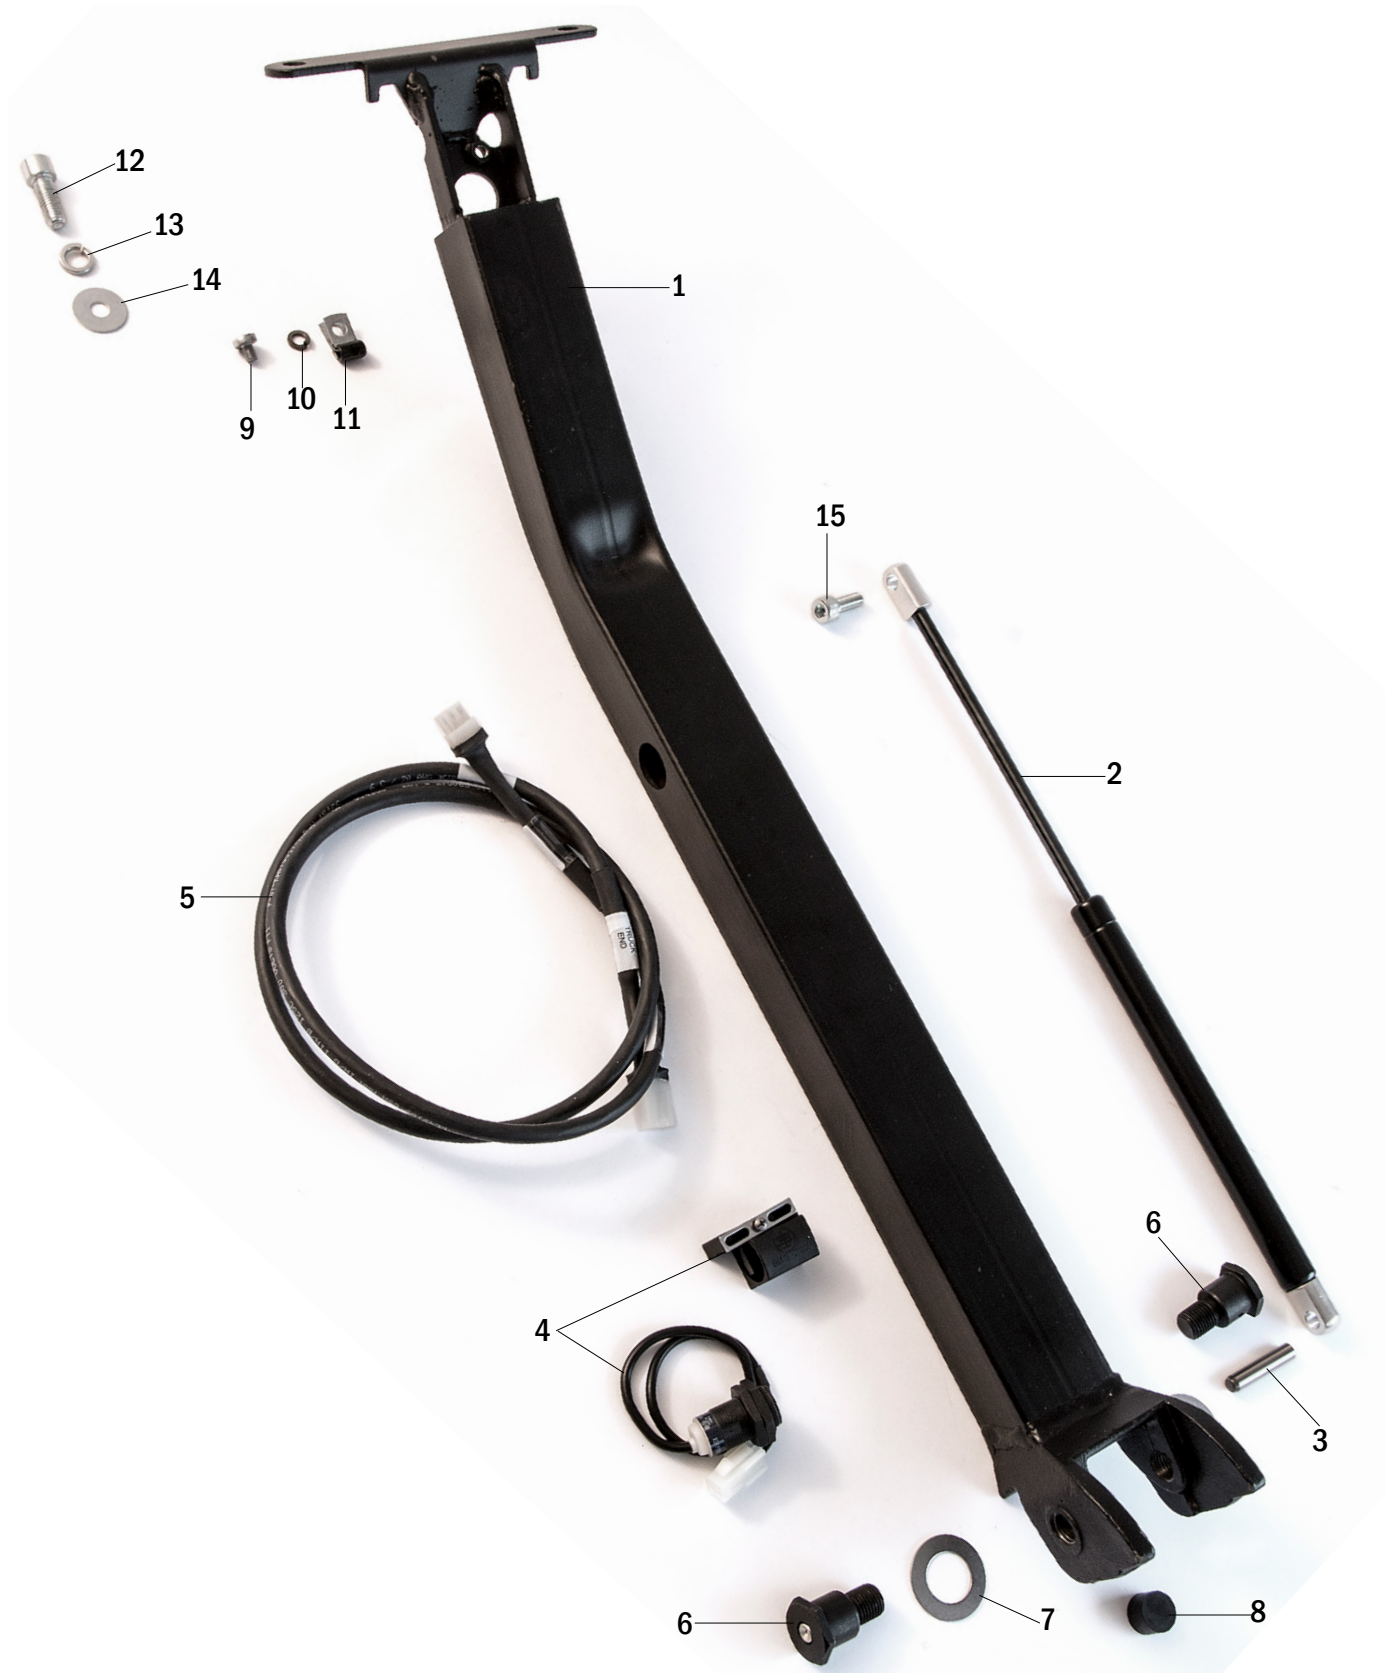

Yale MPW 050 E (C802)

Tiller Arm

Yale MPW 050 E (C802)

Tiller Arm

Item	Part No.	Date/Serial Range	Description
1	YL 524143951	Thru S/N C802N03445G	Tiller Handle Arm (Composite/ Plastic Tiller Head)
	YL 582003278	Thru S/N C802N03446G & Later	Tiller Handle Arm (Metal Tiller Head)
2	YL 580046812	Thru S/N C802N02829F	Gas Spring
	YL 580083554	Thru S/N C802N02830F & Later	Gas Spring
	YL 582002563	Thru S/N C802N03446G & Later	Gas Spring
3	YL 580063963		Dowel Pin
4	YL 524228854		Proximity Sensor
5	YL 580046976		Wire Harness, Tiller Handle
6	YL 524179191		Pin, Tiller Pivot (2 Required) with Lube Fitting
	YL 524190001		Pin, Tiller Pivot (2 Required) with Lube Fitting
7	YL 272006400		Washer (2 Required)
8	YL 524149326		Bumper (2 Required)
9	YL 520053859	Thru S/N C802N03445G	Screw
	YL 449007001	Thru S/N C802N03446G & Later	Screw
10	YL 449022018		Washer
11	YL 580021175		Clamp
12	YL 900014292	Units Built Before 2005	Cap screw
	YL 580030967		Bolt (Composite /Plastic Tiller Head)
	YL 582015520		Nut (Composite /Plastic Tiller Head)
	YL 582002098		Bolt (Metal Tiller Head)
13	YL 449021001		Lock Washer
14	YL 449022016		Washer
15	YL 272106000		Screw
16	YL 580032000		Plug (Not Shown)