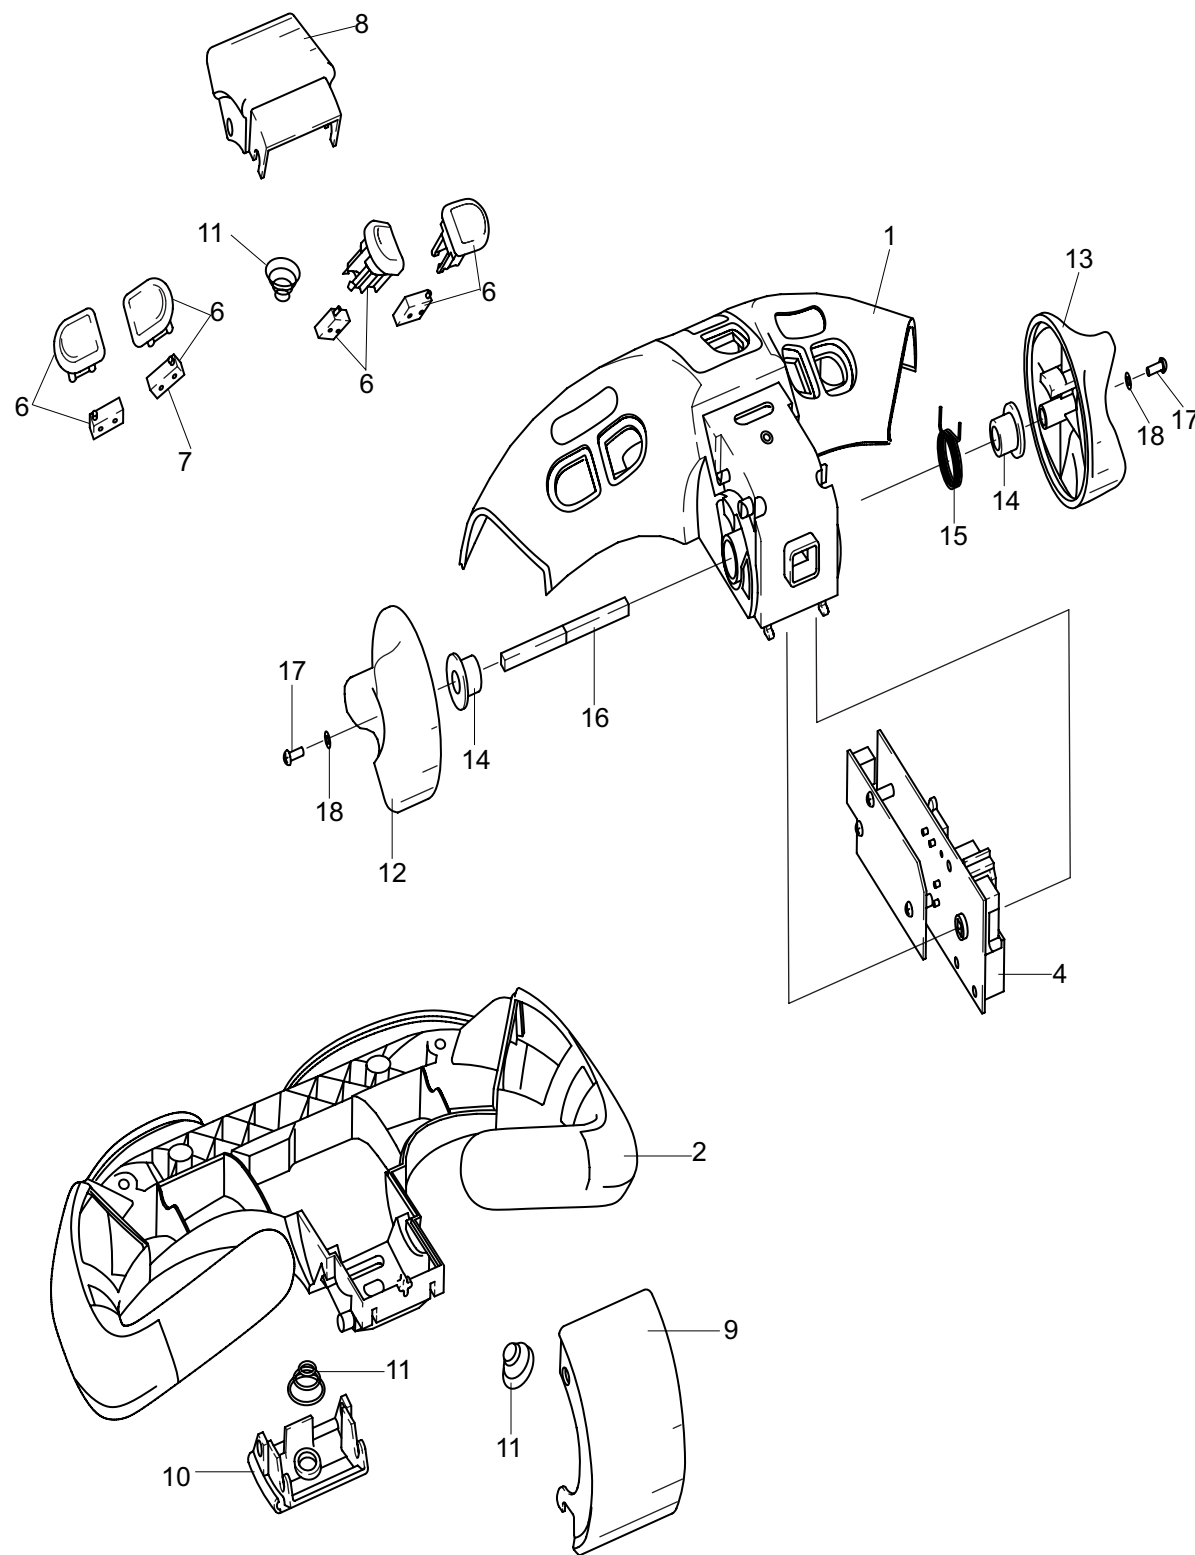

Control Handle Head

Control Handle Head

Item	Part No.	Date/Serial Range	Description
	YL 524138793		Tiller Head Assembly
1	YL 524139006		Control Handle, Upper
2	YL 524182434	Thru S/N C802N03445G	Control Head, Lower STD Composite
	YL 524338448	Thru S/N C802N03446G & Later	Control Head, Lower STD Composite
	YL 582001472	Thru S/N C802N03446G & Later	Control Head, Metal Tiller Head
3	YL 550010160		Handle Upgrade Kit, Metal Tiller Head
4	YL 582006562-R		Interface Board, Renewed
	YL 582006562-C		Core Deposit
5	YL 524148521		Switch Assembly, (2) Wire, RH & LH
6	YL 524149804		Button , Gold
7	YL 580026824		Microswitch, ON/Off Switch W/ Molex Conector
8	YL 524139009	Thru S/N C802N03445G	Horn Cover
	YL 582003460	Thru S/N C802N03446G & Later	Horn Cover
9	YL 580011991		Cover, Belly Switch
10	YL 524139010		Cover, Turtle Option
	YL 582003459		Cover, Turtle Option for Metal Handle
11	YL 580012969		Spring, (Belly/Horn/Turtle)
12	YL 524236628		Buttlerfly Switch, Left Hand
13	YL 524236627		Buttlerfly Switch, Right Hand
14	YL 580012962		Bushing, Buttlerfly Switch
15	YL 580012970		Spring, Throttle
16	YL 580013106		Camshaft, Directional Control
17	YL 580026296		Cap Screw
18	YL 940004902		Washer