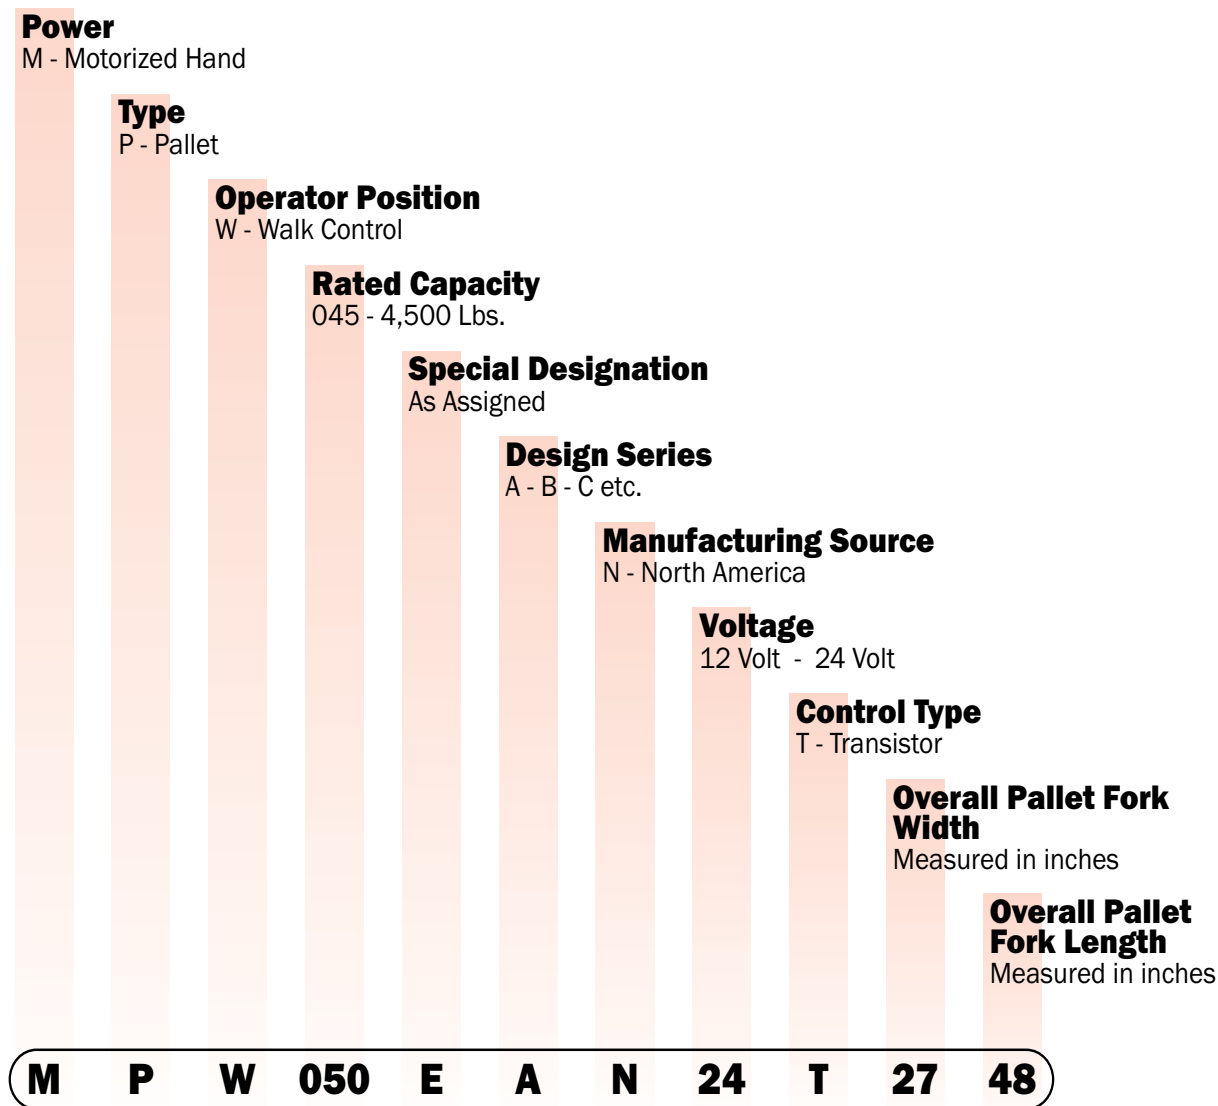

Replacement Parts for Yale MPW 050 E (C802)

**Generic
Parts
Service**

**800-331-0839
Fax 800-366-5939
www.GenericParts.com**

Model Nomenclature

Truck Serial # (Stamped on Frame)

- ①② First letter and next three numbers indicate truck unit code.
- ③ Second letter indicates Plant of manufacturer.
- ④ Four or five digit number indicates production sequence.
- ⑤ Final letter indicates year of manufacturer (see list on right).

Note: Serial number breakdown applies only to trucks built after 1994.

- 1980 A
- 1981 B
- 1982 C
- 1983 D
- 1984 E
- 1985 F
- 1986 G
- 1987 H
- 1988 J
- 1989 K
- 1990 L
- 1991 M
- 1992 N
- 1993 P
- 1994 R
- 1995 S
- 1996 T
- 1997 U
- 1998 V
- 1999 W
- 2000 X
- 2001 Y
- 2002 Z
- 2003 A
- 2004 B
- 2005 C
- 2006 D
- 2007 E
- 2008 F
- 2009 G
- 2010 H
- 2011 J
- 2012 K
- 2013 L
- 2014 M
- 2015 N
- 2016 P
- 2017 R
- 2018 S
- 2019 T
- 2020 U
- 2021 V
- 2022 W
- 2023 X
- 2024 Y
- 2025 Z