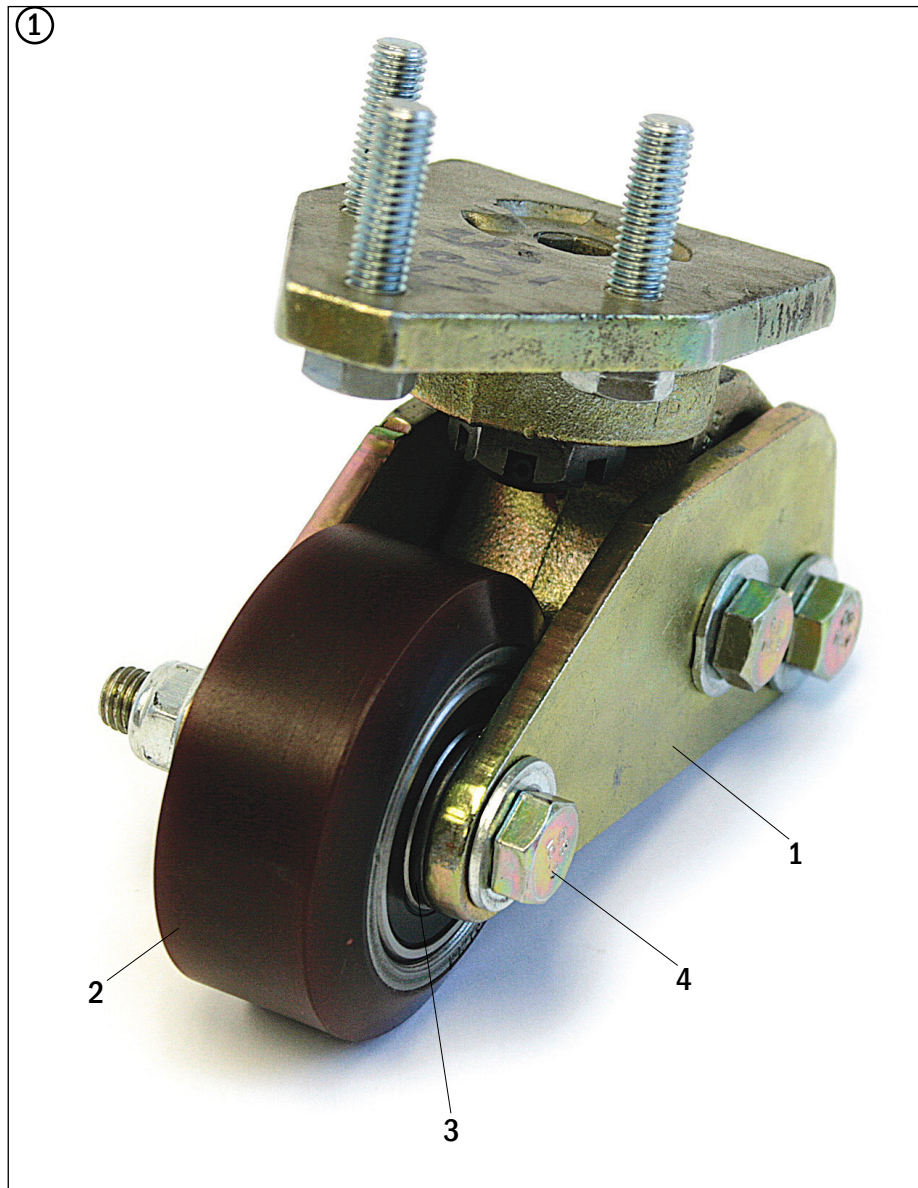

Caster Assembly - Skid Bar

Caster Assembly - Skid Bar

Item	Part No.	Description
1	YL 580023164	Caster Assembly, After-Market Replacement
2	YL 524149213	Caster Wheel Assembly, 95-A, Incl Bearings
	YL 524149213-XL	Caster Wheel Assembly, 97-A, Incl Bearings
3	YL 524149643	Bushing
4	YL 524149495	Axle, Bolt & Nut
5	YL 524149414	Stabilizer
	YL 524205967	Stabilizer
6	YL 449001015	Capscrew
7	YL 449022013	Lockwasher
8	YL 524207577	Plate