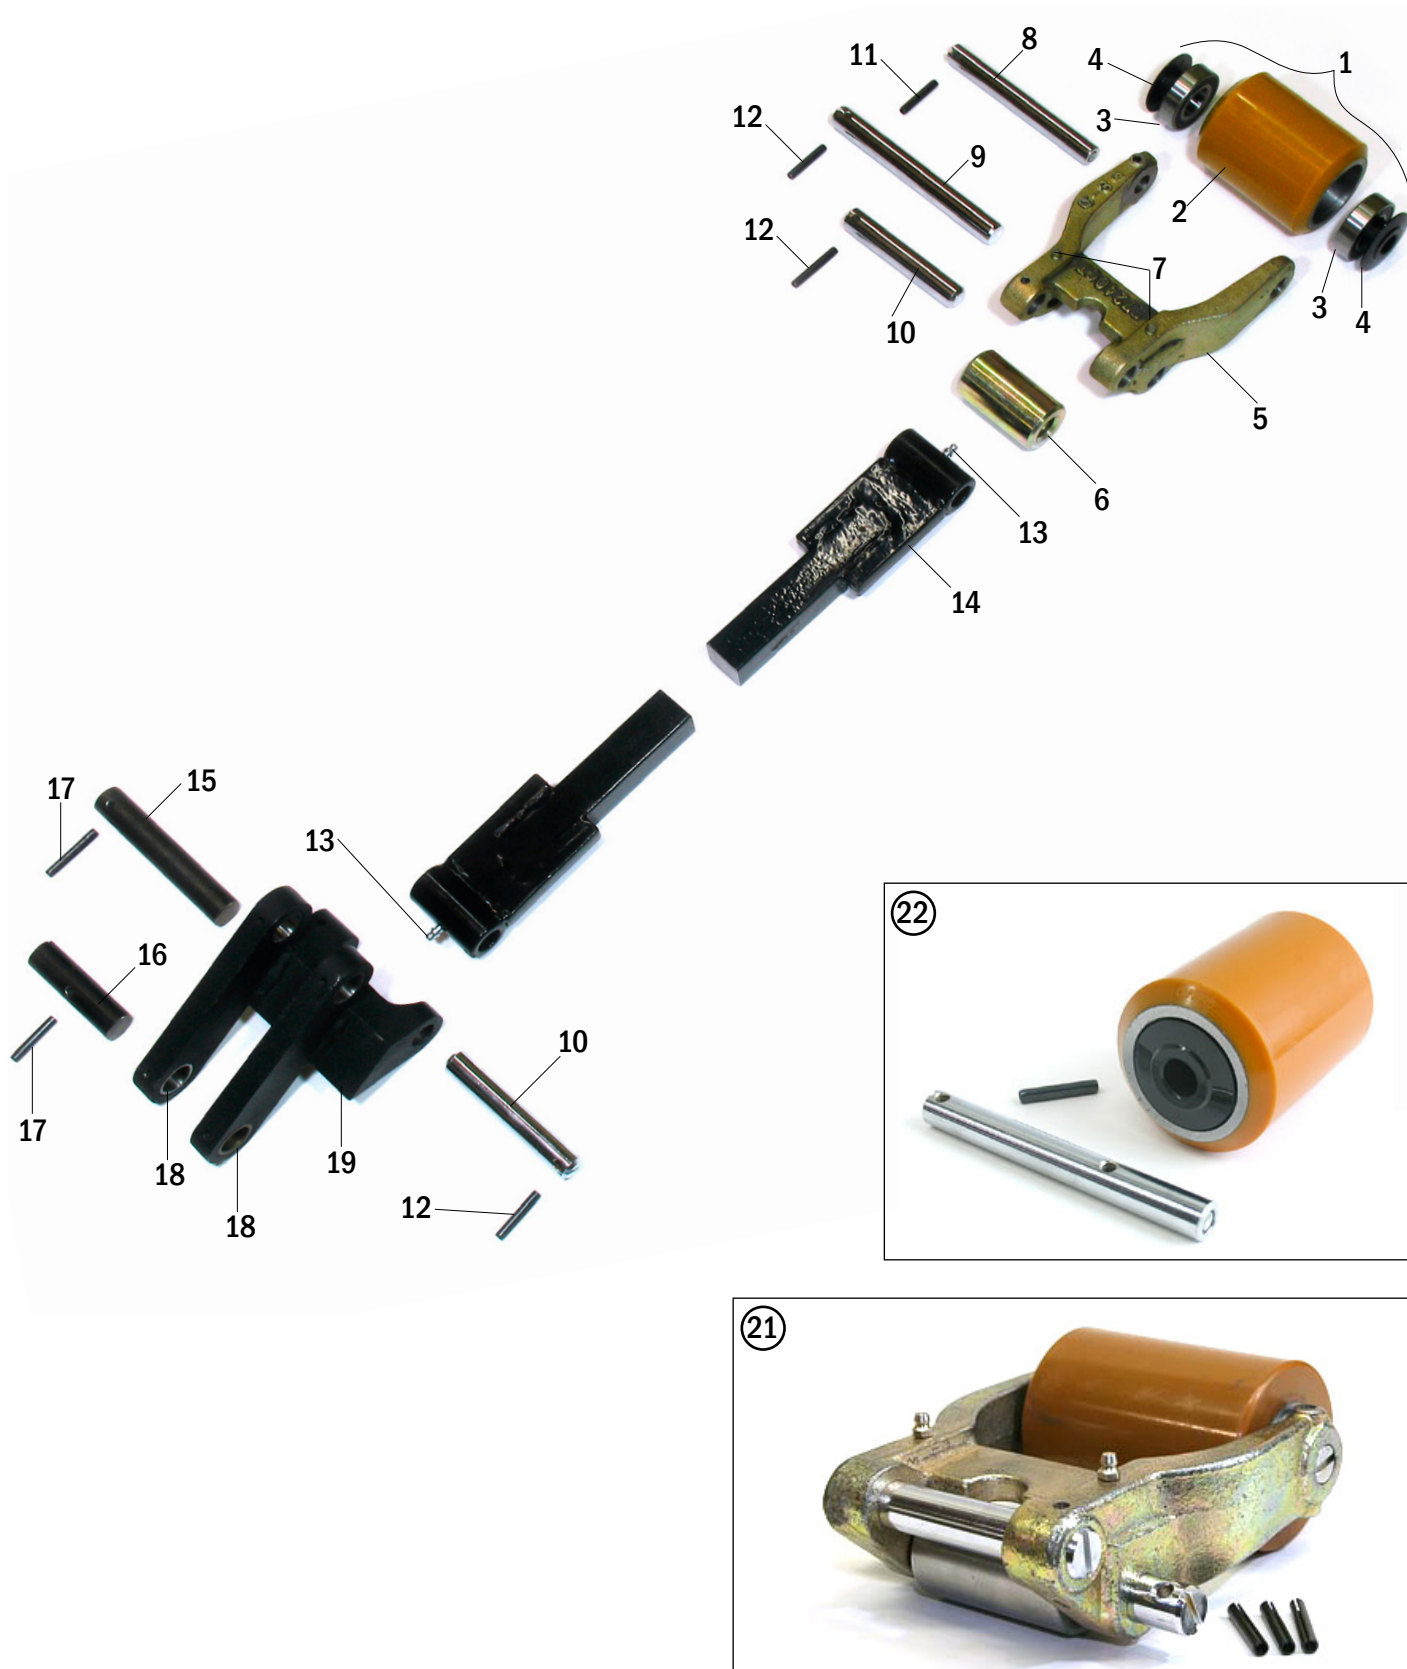

Load Wheel & Lift Linkage

Load Wheel & Lift Linkage

Item	Part No.	Description	Item	Part No.	Description
1	YL 524250486	Load Wheel Assy, W/ Shielded Bearings & String Guards, 95-A	11	YL 524148755	Spiral Pin
	YL 524250482	Load Wheel Assy, W/ Sealed Bearings & String Guards, 95-A	12	YL 585096802	Spiral Pin
	YL 582010234	Load Wheel Assy, W/ SS Bearing & String Guards, 95-A	13	YL 524148754	Lube Fitting
	YL 524250486-XL	Load Wheel Assy, W/ Shielded Bearings & String Guards, 97-A	14	YL 524238763	Push Rod, 48" Fork Length X 27" Spread
	YL 524250482-XL	Load Wheel Assy, W/ Sealed Bearings & String Guards, 95-A	15	YL 524221064	Pivot Pin
	YL 582010234-XL	Load Wheel Assy, W/ SS Bearing & String Guards, 97-A	16	YL 524221063	Pivot Pin
2	YL 524148750	Poly Load Wheel, 95-A	17	YL 585096801	Spiral Pin
	YL 524148750-XL	Poly Load Wheel, 97-A	18	YL 524140879	Bushing
3	YL 524148751	Wheel Bearing, Shielded	19	YL 524144864	Lower Rear Link, RH
	YL 524148567	Wheel Bearing, Sealed	20	YL 524144865	Lower Rear Link, LH
	YL 550023493	Wheel Bearing, Sealed Stainless	21	YL 524328746	Complete Riser Assy W/ Load Wheel Assy, 95-A
4	YL 524148752	Bushing		YL 582007339	Complete Riser Assy W/ Load Wheel Assy SS BRGS, 95-A
5	YL 524250478	Riser Bracket		YL 524328746-XL	Complete Riser Assy W/ Load Wheel Assy, 97-A
6	YL 751791300	Steel Exit Roller		YL 582007339-XL	Complete Riser Assy W/ Load Wheel Assy SS BRGS, 97-A
7	YL 524250487	Lube Fitting	22	YL 150118854	Poly Load Wheel & Axle Assy, 95-A
8	YL 524148753	Load Wheel Axle, Standard & Cold Storage		YL 150118854-XL	Poly Load Wheel & Axle Assy, 97-A
	YL 524250488	Load Wheel Axle, Food Processing	23	YL 524144397	Link
9	YL 524221066	Pivot Pin, Freezer/ Corrosion Resistant	24	YL 953700901	Grease Fitting
10	YL 524221067	Pivot Pin, Freezer/ Corrosion Resistant	25	YL 449001134	Cap Screw
			w26	YL 449022016	Lock Washer
			27	YL 449015014	Nut
			28	YL 524221065	Pin
			29	YL 585096801	Pin
			30	YL 524148922	Pin Weldment