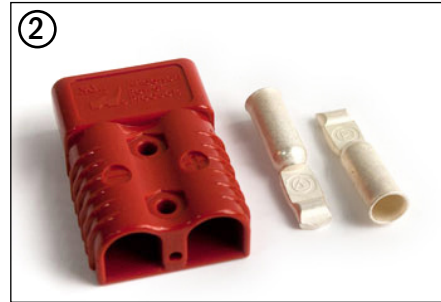

Electrical - Control Panel

Electrical - Control Panel

Item	Part No.	Description
1	YL 524148474	Battery Connector & Cable Assembly
2	YL 723291304	Battery Connector (Red W/ 1/0 Terminals)
3	YL 502535902	1/0 Terminal (Set 2pc)
4	YL 502164908	Cable (Connector to Battery) (Not shown)
5	YL 524241289-R	Controller, 24 Volt, Remanufactured
6	YL 524241289-C	Core Deposit (Not shown)
7	YL 524149515	Contactor
8	YL 500863104	Ignition Switch W/ (2) Keys
9	YL 500863106	Keys, Set of (2)
10	YL 580026708	Battery Discharge Indicator (W/ Wire Harness)
11	YL 524163968	Fuse, 175 Amp
12	YL 505972528	Fuse, 5 Amp
13	YL 524143269	Horn, Safe-T-Alert, 2000 Series, 12-24V, 102 DB
14	YL 524149908	Main Wiring Harness, 24 Volt
15	YL 752830300	Ground Static Strap