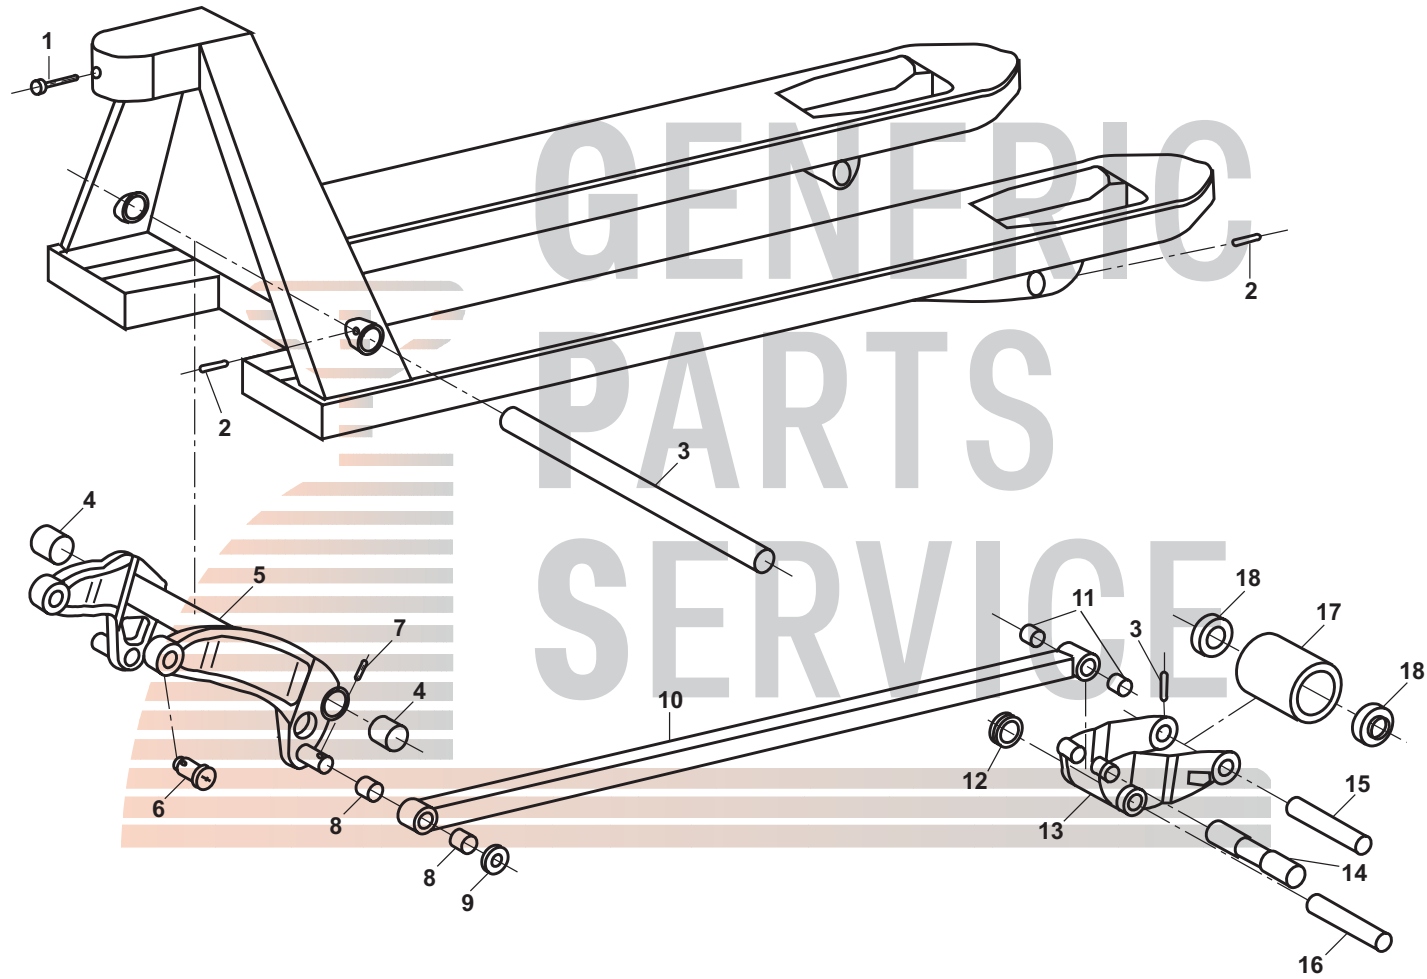

# Blue Giant MT-50 Frame

# Blue Giant MT-50 Frame

Item	Part No.	Description
1	906-0100	Bolt
2	906-0076	Roll Pin
3	906-0074	Lifting Link Shaft, for 27" Wide Jack
4	906-0017	Bushing
5	906-0101	Lifting Link, for 27" Wide Jack
6	906-0046	Shoulder Pin
7	906-0042	Cotter Pin
8	906-0018	Bushing
9	906-0048	Washer
10	906-0085	Push Rod, 48" Fork
11	906-0022	Bushing
12	906-0004	Exit Roller

Item	Part No.	Description
13	906-0095	Load Roller Bracket
14	906-0015	Push Rod Axle
15	906-0013	Load Roller Axle
16	906-0014	Pivot Axle
17	906-0023-D-A	Load Roller Assembly, Red Ultra-Poly On Aluminum Hub W/ Bearings
	906-0023-P-A	Load Roller Assembly, Black Ultra-Poly On Steel Hub W/ Bearings
	906-0023-N-A	Load Roller Assembly, Nylon W/ Bearings
	906-0023-S-A	Load Roller Assembly, Steel W/ Bearings
18	906-0041	Ball Bearing