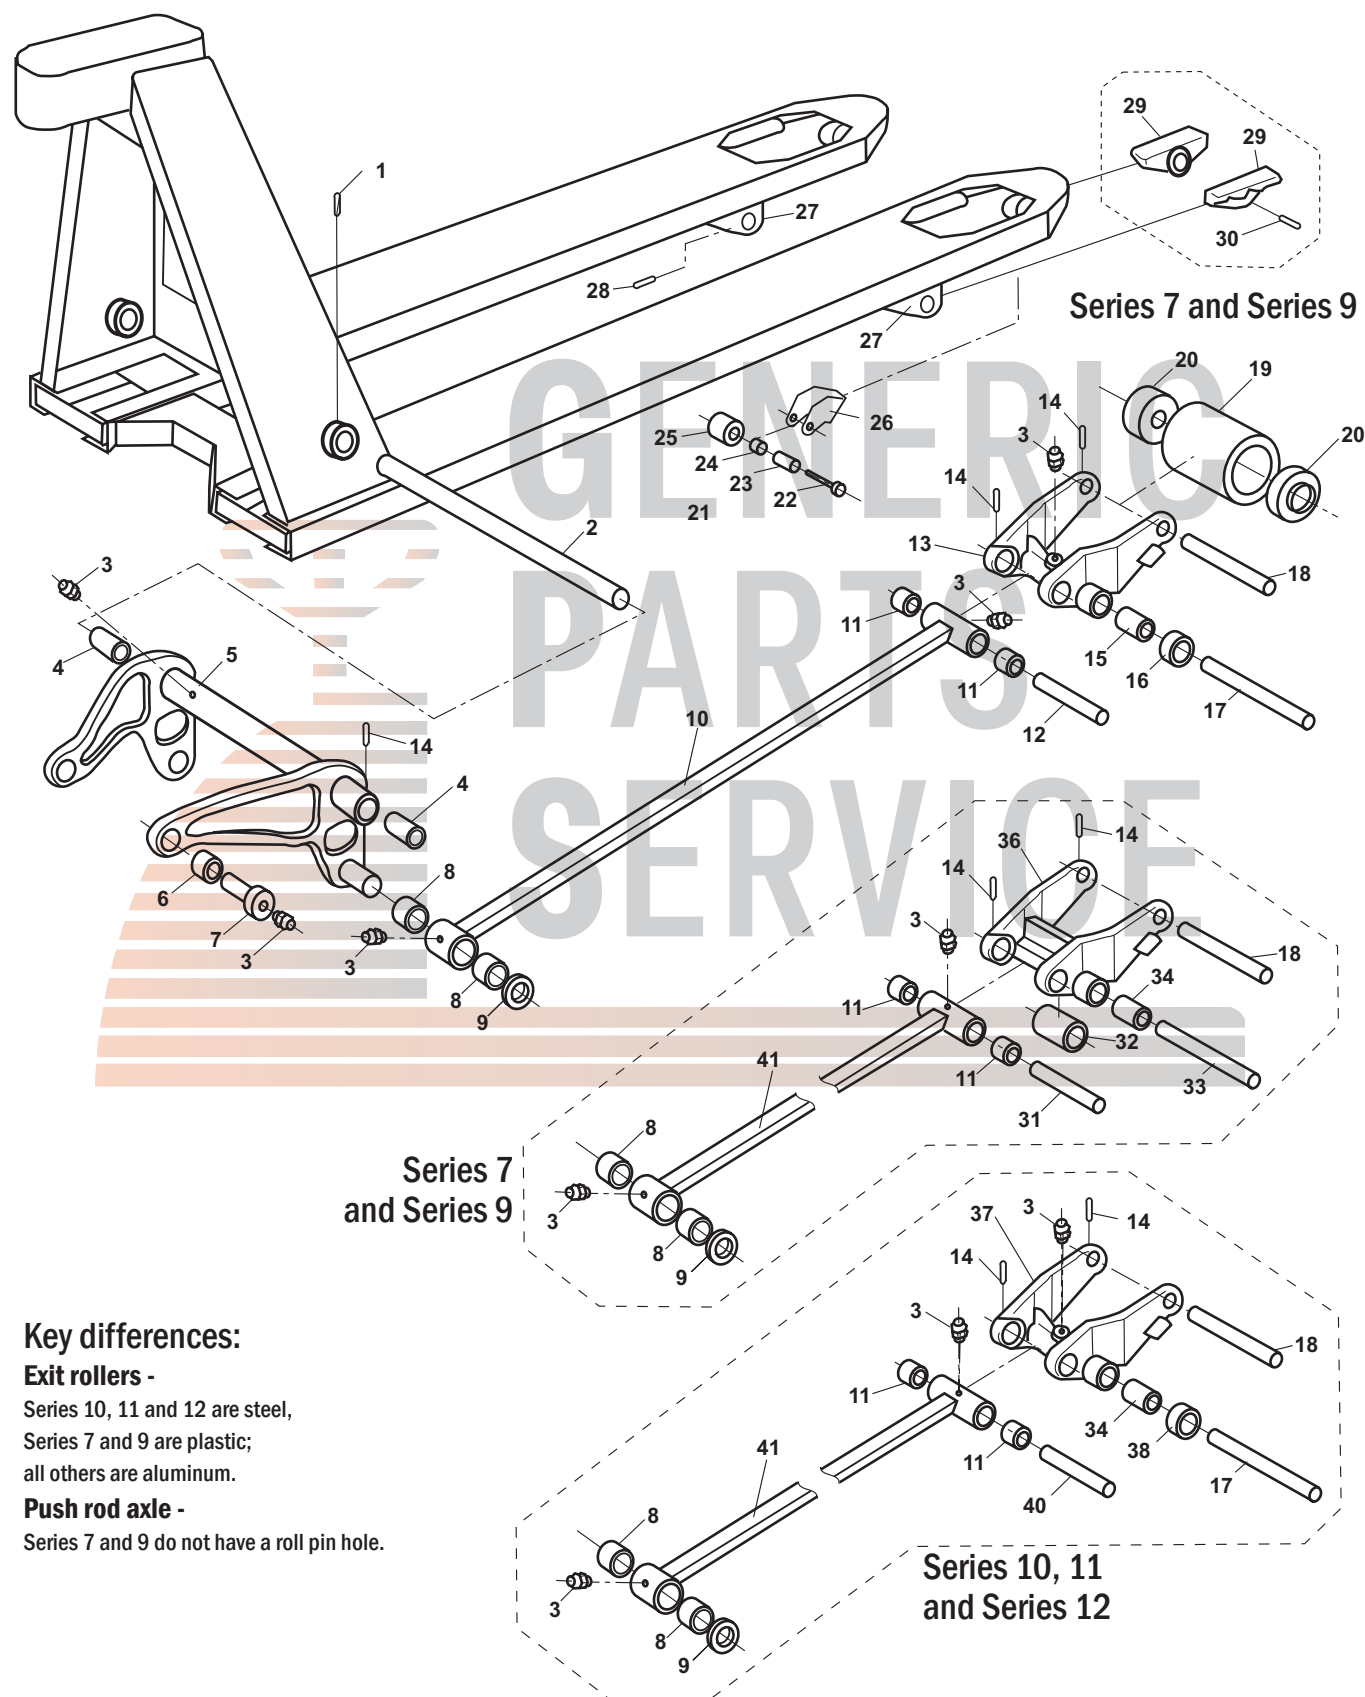

BT L 2000 and L 2300 Frame

Key differences:

Exit rollers -
 Series 10, 11 and 12 are steel,
 Series 7 and 9 are plastic;
 all others are aluminum.

Push rod axle -
 Series 7 and 9 do not have a roll pin hole.

BT L 2000 and L 2300 Frame

Item	Part No.	Description
1	22128	Roll Pin
2	47157	Lifting Link Shaft, 27" Wide Jack
3	20026	Grease Fitting (Threaded)
	27662	Grease Fitting (Press-In)
4	47167	Bushing
5	64183	Lifting Link, 27" Wide Jack
6	30018	Bushing
7	127304	Shoulder Pin, Series 10
	166701	Shoulder Pin, Series 11 and 12
8	30023	Bushing
9	20013	Washer
10	48264	Push Rod, 48" Forks
11	47117	Bushing
12	47120	Push Rod Axle
13	47137	Load Roller Bracket
14	20001	Roll Pin
15	30024	Bushing
16	58027	Exit Roller (Steel, 11.5 to 12mm Thick)
17	47134	Pivot Axle
18	179393	Load Roller Axle (Stainless Steel)
	111257	Load Roller Axle
19	167605-D	Load Roller Assembly, Red Ultra-Poly On Aluminum Hub W/ Bearings, 3-1/4" Dia.
	167605	Load Roller Assembly, Black Ultra-Poly On Steel Hub W/ Bearings, 3-1/4" Dia.
	167602	Load Roller Assembly, Nylon W/ Bearings, 3-1/4" Dia.
	167601	Load Roller Assembly, Steel W/ Bearings
	GWK-BTL-LW	Load Wheel Kit, (2) Black Ultra-Poly (70D), Load Roller Assemblies, W/ Bearings, Axles & Fasteners