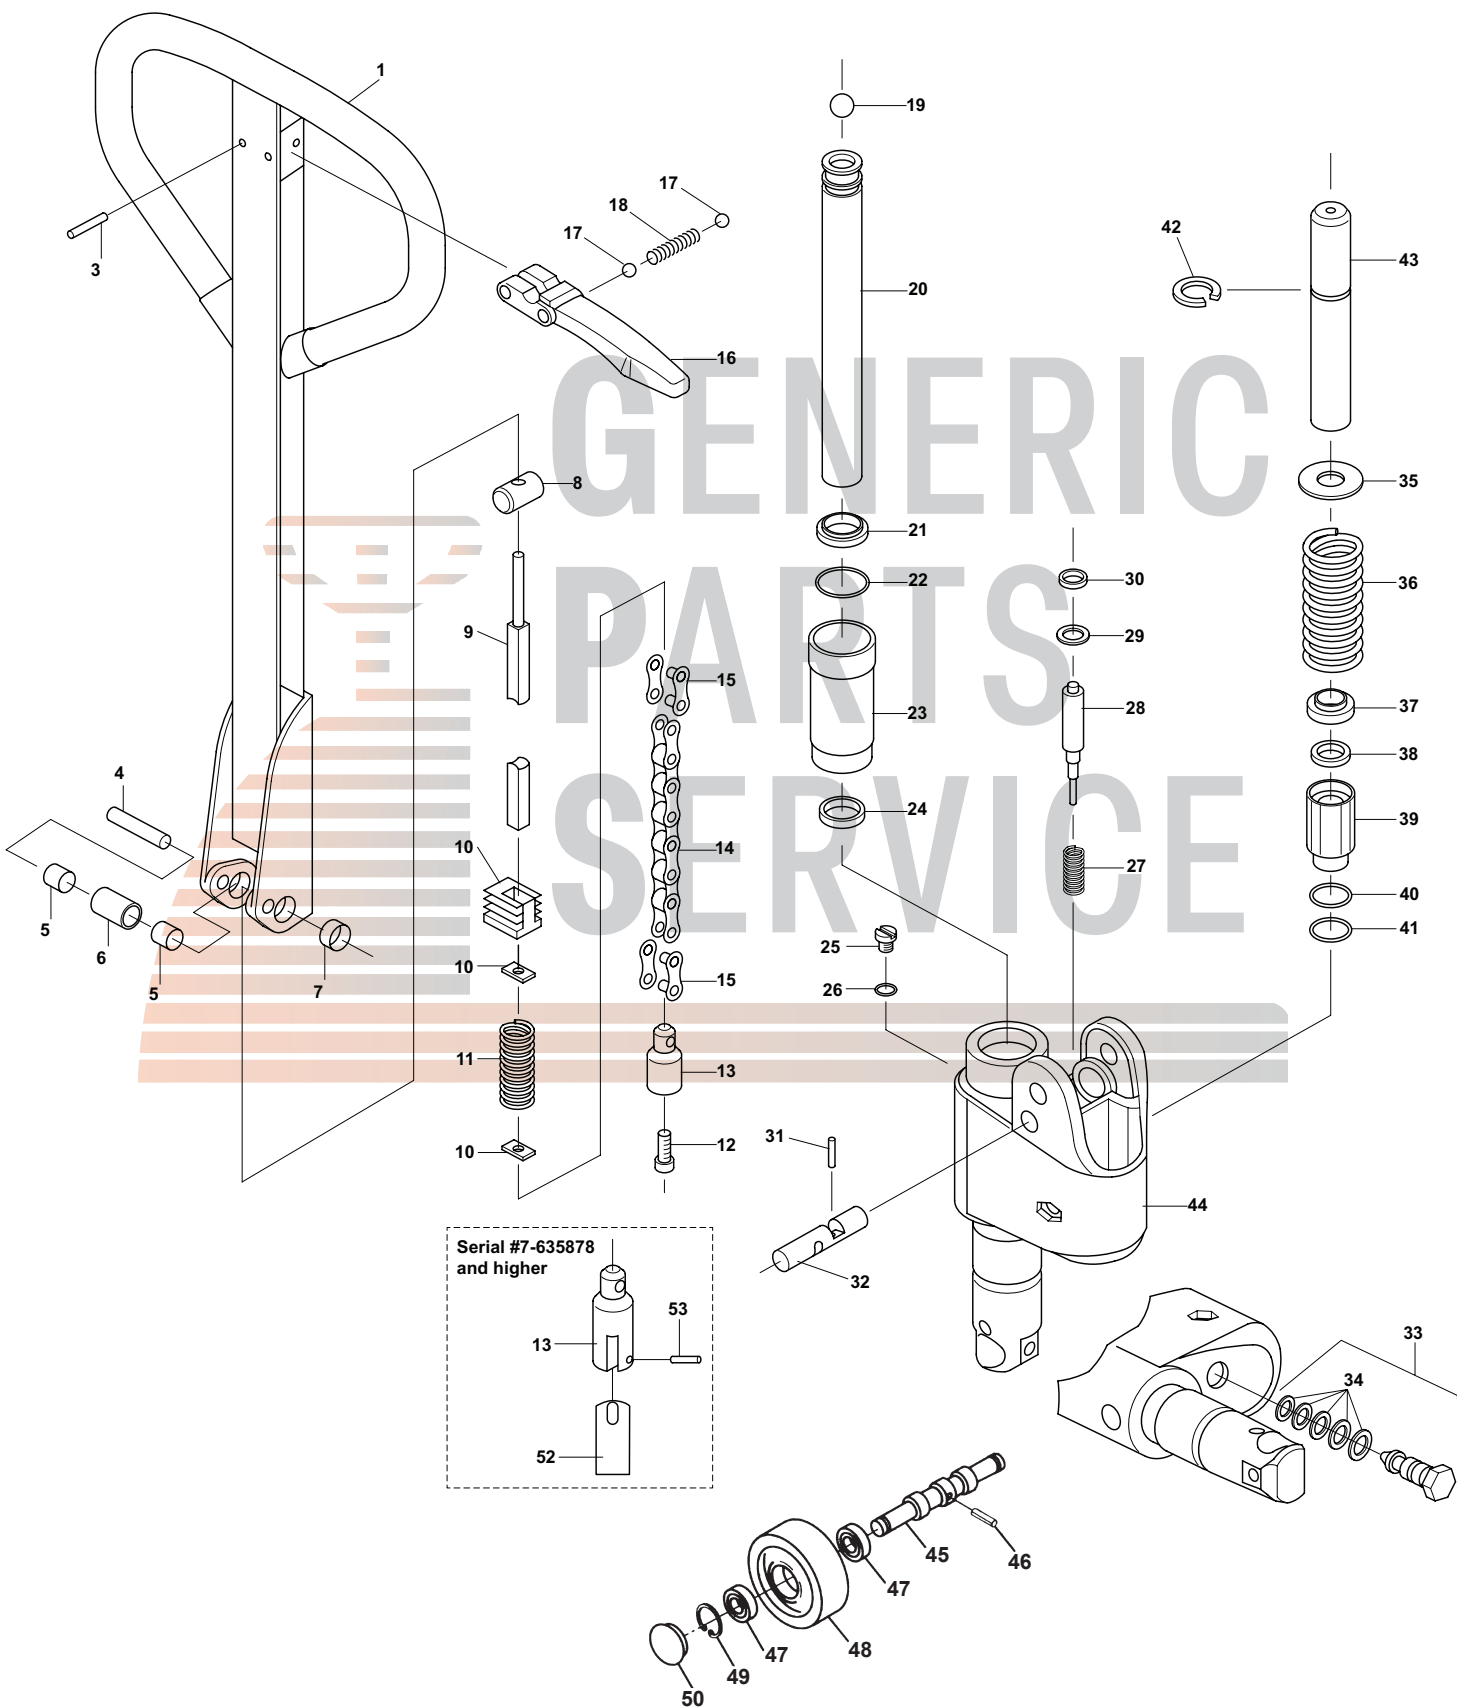

Crown Newer PTH50 Hydraulic Unit

Serial #7-512501 and Higher

Crown Newer PTH50 Hydraulic Unit

Serial #7-512501 and Higher

Item	Part No.	Description
1	44521-012	Handle Assembly (Includes Items 3-18) Serial #7-512501 - 7-635877
	144546-012	Handle Assembly (Includes Items 3-18, 52-53) Serial #7-635878 & Higher
3	50000-012	Roll Pin
4	46235	Roller Axle
5	55084-001	Bushing
6	46236	Roller
7	55084-003	Bushing
8	44531	Barrel Nut
9	44527	Control Rod
KITS	144545	Control Rod Assembly (Includes Items 9, 13-15, 52, 53)
10	44586	Insert
11	79918	Spring
12	50005-002	Screw
13	44535	Chain Connector Serial #7-512501 - 7-635877
	144081	Chain Connector, Serial #7-635878 & Higher
14	46128	Chain Assembly
15	46127	Master Link
16	44600	Release Lever
17	55001-007	Ball
18	41292	Spring
19	55001-010	Ball
20	46234	Ram
21	A B 54001-008	Scraper
22	A B 50012-025	Snap Ring
23	41165	Ram Cylinder
24	A B 54015-001	U-Cup
25	41181	Filler Plug
26	A B 50011-010	Washer
27	A B 44456	Spring
28	B 816819	Control Piston
29	A B 818263	O-Ring
30	A B 818261	Wiper
31	A B 50000-070	Roll Pin
32	816818	Pin, Serial #7-512501 - 7-635877
	144080	Camshaft, Serial #7-635878 & Higher
33	B 818252	Pump Cartridge Assembly
34	A B 819180	Kit: 3 O-Rings & 2 Backupsrings
35	44452	Washer
36	44570	Spring
37	A B 54001-009	Scraper