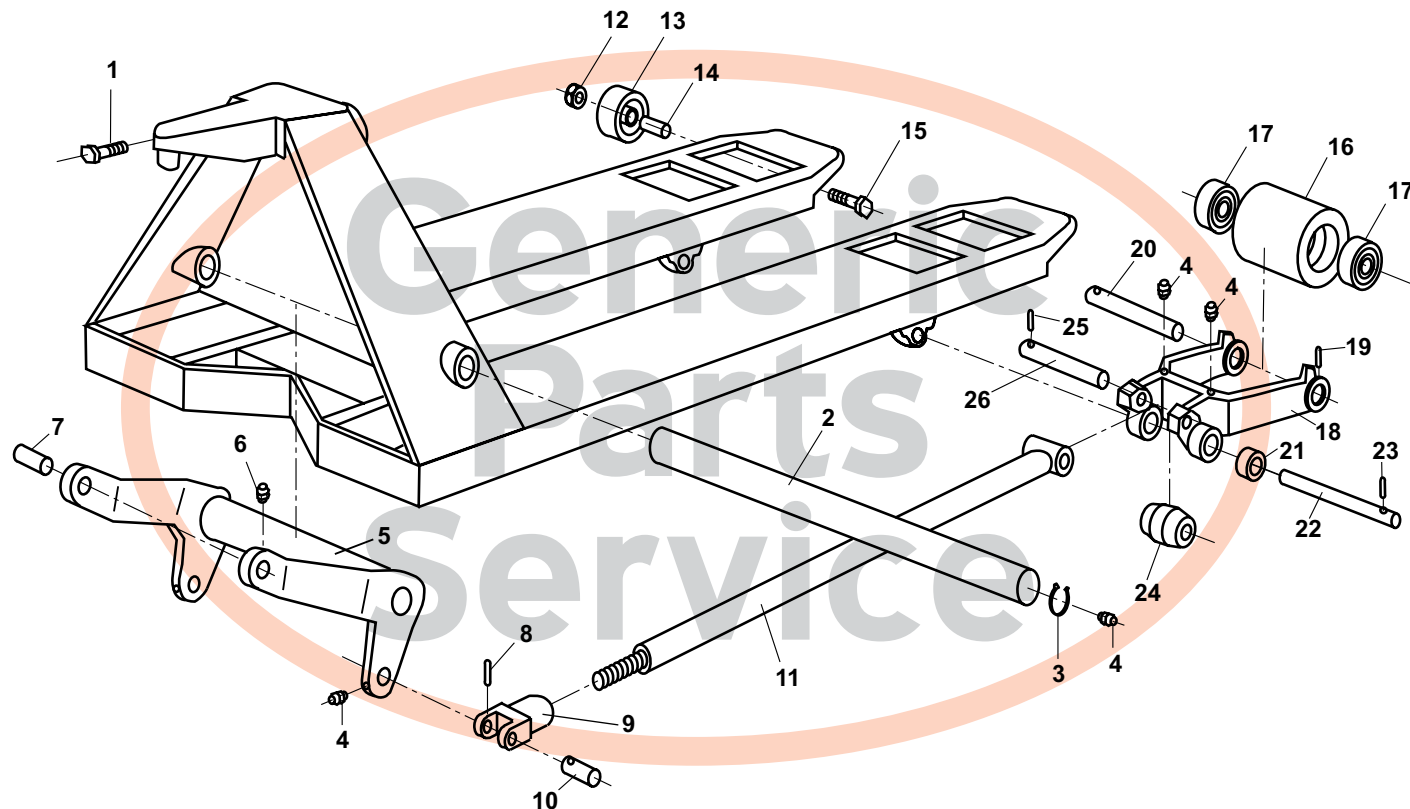

Clark CJ55 Frame

Clark CJ55 Frame

Item	Part No.	Description
1	1808308	Set Screw
2	1808284	Bell Crank Shaft (20.5" Frame)
	1808285	Bell Crank Shaft (27" Frame)
3	1808286	Locking Ring
4	1808279	Oiler
5	1808309	Bell Crank, 20.5" Fork
	1808310	Bell Crank, 27" Fork
6	1808287	Oiler
7	1808278	Bell Crank Pin
8	1808280	Roll Pin
9	1808281	Joint
10	1808282	Joint Pin
11	1808283	Push Rod
12	1808306	Nut
13	1808305	Entry Roller
14	1808304	Sleeve
15	1808303	Bolt

Item	Part No.	Description
16	1808300	Load Roller Assembly, Black Ultra Poly (70D) on Steel Hub W/Bearings & Washers
	1808301	Load Roller Assembly, Nylon W/Bearings & Washers
	1808302	Load Roller Assembly, Steel W/Bearings & Washers
	GWK-CJ55-LW	Load Wheel Kit (2) Black Ultra-Poly (70D) Load Roller Assemblies W/Bearings, Axles & Fasteners
17	1808273	Bearing
18	1808296	Load Roller Bracket
19	1808295	Roll Pin
20	1808294	Load Wheel Axle
21	1808293	Rear Guild Roller
22	1808291	Hanger Axle
23	1808292	Roll Pin
24	1808288	Exit Roller
25	1808289	Roll Pin
26	1808290	Push Rod Axle

Load Wheel Kit