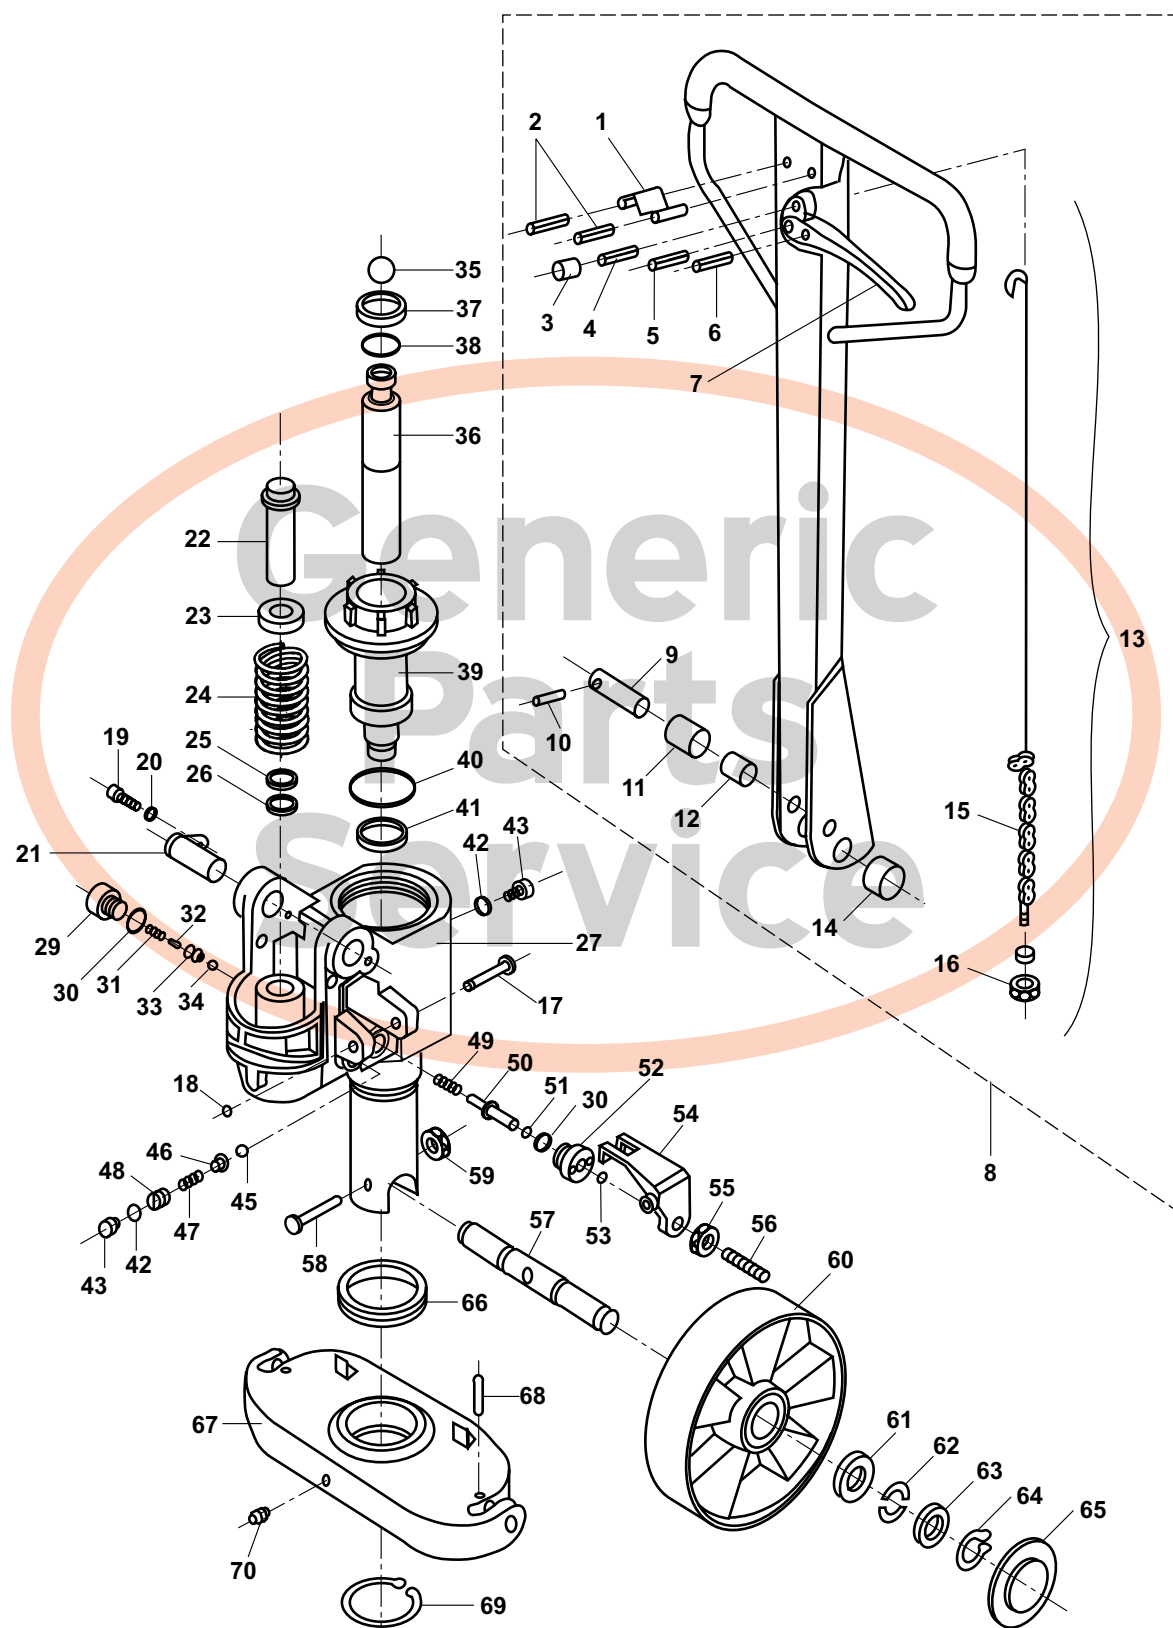

Clark CJ55 Hydraulic Unit

Clark CJ55 Hydraulic Unit

Item	Part No.	Description
1	1808101	Handle Spring
2	1808102	Roll Pin
3	1808103	Nylon Roller
4	1808104	Roll Pin
5	1808105	Roll Pin
6	1808106	Roll Pin
7	1808107	Control Lever
8	1808263	Handle Assembly Complete
9	1808109	Handle Roller Pin
10	1808110	Roll Pin
11	1808111	Pressure Roller
12	1808112	Handle Roller Bushing
13	1808113-A	Control Rod Assembly, Includes Lever #7
14	1808114	Handle Bushing
15	1808115	Chain
16	1808116	Adjustment Nut
17	1808140	Lever Plate Bolt
18	1808154	Retaining Ring
19	1808117	Screw
20	1808153	Lock Washer
21	1808118	Handle Pivot Pin
22	1808147	Pump Piston
23	1808148	Spring Cap
24	1808149	Handle Return Spring
25	1808150	Wiper
26	1808151	U-Cup
27	1808262	Pump Assembly Complete, Inc 17-34 & 36-56
29	1808119	Screw Plug
30	1808120	Seal Washer
31	1808121	Spring
32	1808122	Valve Spindle
33	1808123	Valve Seat
34	1808124	Chrome Ball
35	1808146	Chrome Ball
36	1808152	Lift Piston
37	1808145	Wiper
38	1808144	O-Ring
39	1808143	Cylinder Cap
40	1808142	O-Ring
41	1808141	U-Cup
42	1808126	Seal Washer
43	1808127	Bolt
45	1808139	Chrome Ball
46	1808138	Ball Valve Seat
47	1808137	Spring
48	1808136	Bolt
49	1808128	Spring
50	1808129	Strike Pin
51	1808130	O-Ring
52	1808131	Sleeve
53	1808132	O-Ring
54	1808135	Lever Plate
55	1808134	Nut
56	1808133	Adjustment Screw
57	1808264	Steer Wheel Axle
58	1808265	Steer Wheel Axle Bolt
59	1808311	Nut
60	1808270	Steer Wheel Assembly, Black Ultra Poly on Nylon W/Bearings
	1808271	Steer Wheel Assembly, Nylon W/Bearings
	1808272	Steer Wheel Assembly, Steel W/Bearings
	GWK-CJ55-CK	Complete Wheel Kit, (2) Ultra Poly Load Roller Assemblies (70D) (2) Poly Steer Wheel Assemblies W/Bearings, Axles & Fasteners
61	1808273	Bearing
62	1808274	Locking Ring, Half Round
63	1808275	Washer
64	1808276	Snap Ring
65	1808277	Hub Cap
66	1808266	Thrust Bearing
67	1808267	Thrust Plate
68	1808268	Roll Pin
69	1808269	Snap Ring
KITS		
A	1808155	Seal Kit