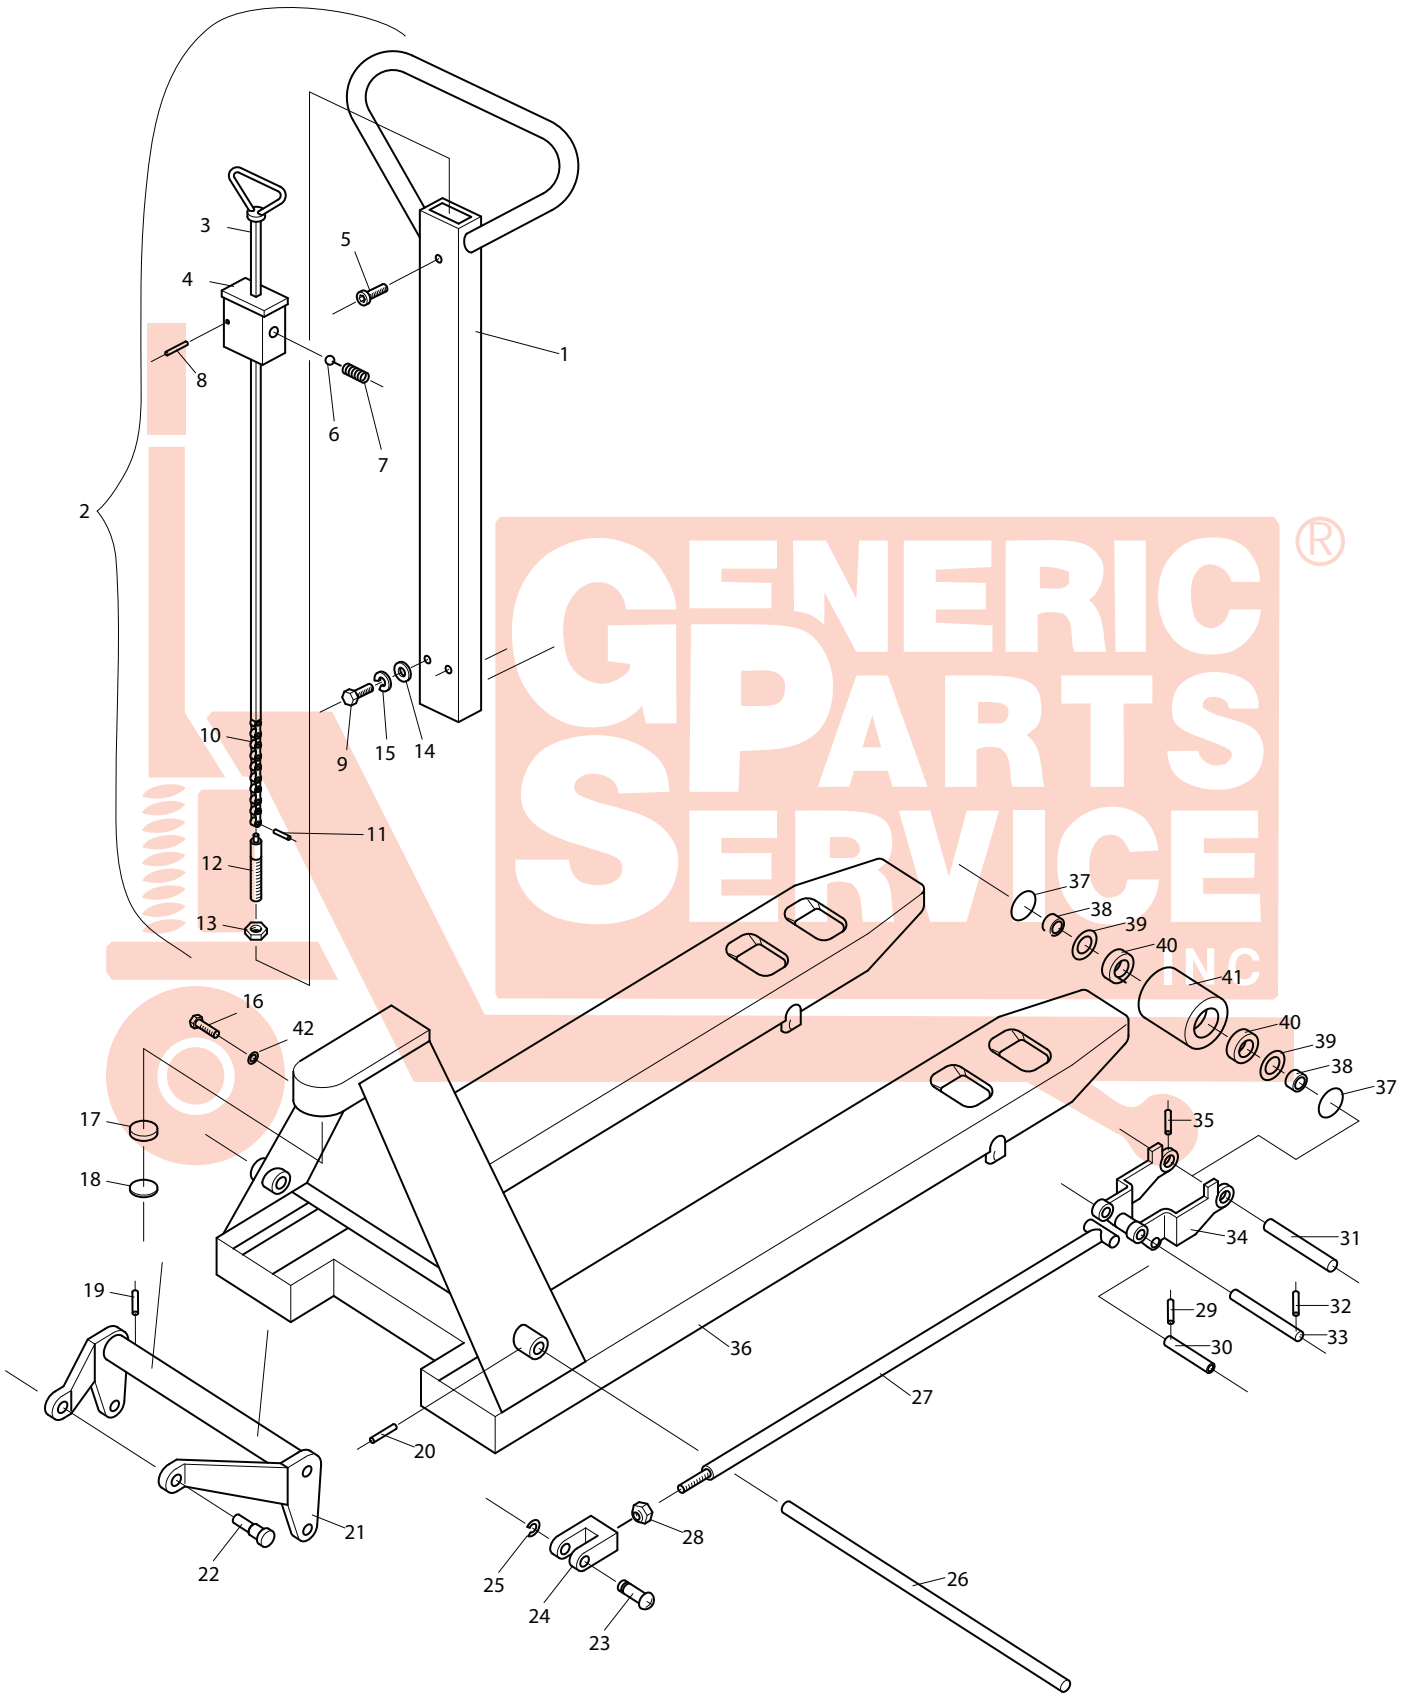

# Atlas Zenith (Type 9) Frame

# Atlas Zenith (Type 9) Frame

Item	Part No.	Description	List Price
1	Z-1401	Handle Frame	*\$44.00
2	Z-1401A	Handle Assembly	*\$59.00
3	Z-1402	Pull Rod	\$29.00
4	Z-1403	Support Base	\$5.00
5	Z-1404	Screw	\$3.00
6	Z-1405	Ball	\$2.00
7	Z-1406	Spring	\$1.25
8	Z-1407	Pin	\$0.50
9	Z-1408	Screw	\$2.00
10	Z-1409	Chain	\$12.00
11	Z-1410	Pin	\$5.00
12	Z-1411	Adjusting Screw	\$2.00
13	Z-1412	Nut	\$2.00
14	Z-1413	Washer	\$2.00
15	Z-1414	Lock Washer	\$2.00
16	Z-1201	Screw	\$3.00
17	Z-1202	Washer	\$2.00
18	Z-1203	Retainer	\$2.00
19	Z-1204	Oiler	\$1.00
20	Z-1205	Roll Pin	\$0.50
21	Z-1206	Bell Crank	*\$69.00
22	Z-1207	Shoulder Bolt	\$5.00

Item	Part No.	Description	List Price
23	Z-1208	Rod Pin	\$4.00
24	Z-1209	Clevis	\$12.00
25	Z-1210	Snap Ring	\$2.00
26	Z-1211	Bell Crank Axle	\$27.00
27	Z-1212	Push Rod	\$49.00
28	Z-1213	Push Rod Hex Nut	\$5.00
29	Z-1215	Roll Pin	\$0.50
30	Z-1216	Push Rod Pin	\$12.00
31	Z-1217	Load Wheel Axle	\$8.00
32	Z-1218	Roll Pin	\$0.50
33	Z-1219	Pivot Axle	\$6.50
34	Z-1220	Load Wheel Bracket	\$30.00
35	Z-1221	Roll Pin	\$0.50
36	Z-1222	Frame	NA
37	Z-1223	Snap Ring	\$1.00
38	Z-1224	Spacer	\$3.00
39	Z-1225	Dust Cover	\$1.00
40	Z-1226	Bearing	\$5.00
41	Z-1227	Load Roller Assembly, Black Ultra Poly On Steel Hub W/ Bearings	\$32.00
42	Z-1228	Lock Washer	\$0.50