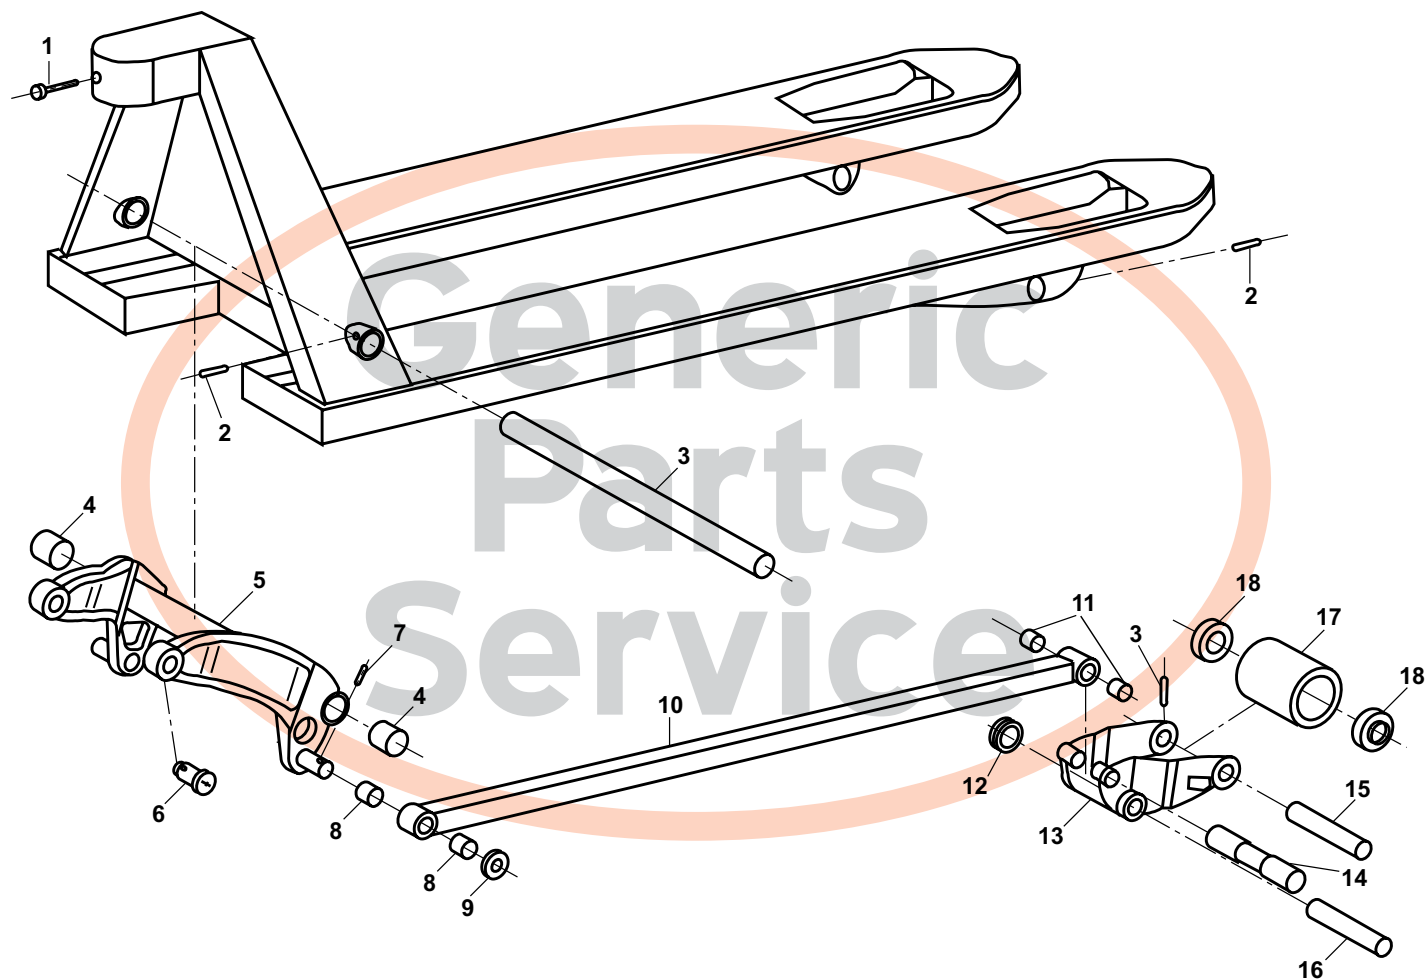

Blue Giant MT-50 Frame

Blue Giant MT-50 Frame

Item	Part No.	Description
1	906-0100	Bolt
2	906-0076	Roll Pin
3	906-0074	Lifting Link Shaft, for 27" Wide Jack
4	906-0017	Bushing
5	906-0101	Lifting Link, for 27" Wide Jack
6	906-0046	Shoulder Pin
7	906-0042	Cotter Pin
8	906-0018	Bushing
9	906-0048	Washer
10	906-0085	Push Rod, 48" Fork
11	906-0022	Bushing
12	906-0004	Exit Roller

Item	Part No.	Description
13	906-0095	Load Roller Bracket
14	906-0015	Push Rod Axle
15	906-0013	Load Roller Axle
16	906-0014	Pivot Axle
17	906-0023-D-A	Load Roller Assembly, Red Ultra-Poly On Aluminum Hub W/ Bearings
	906-0023-P-A	Load Roller Assembly, Black Ultra-Poly On Steel Hub W/ Bearings
	906-0023-N-A	Load Roller Assembly, Nylon W/ Bearings
	906-0023-S-A	Load Roller Assembly, Steel W/ Bearings
18	906-0041	Ball Bearing