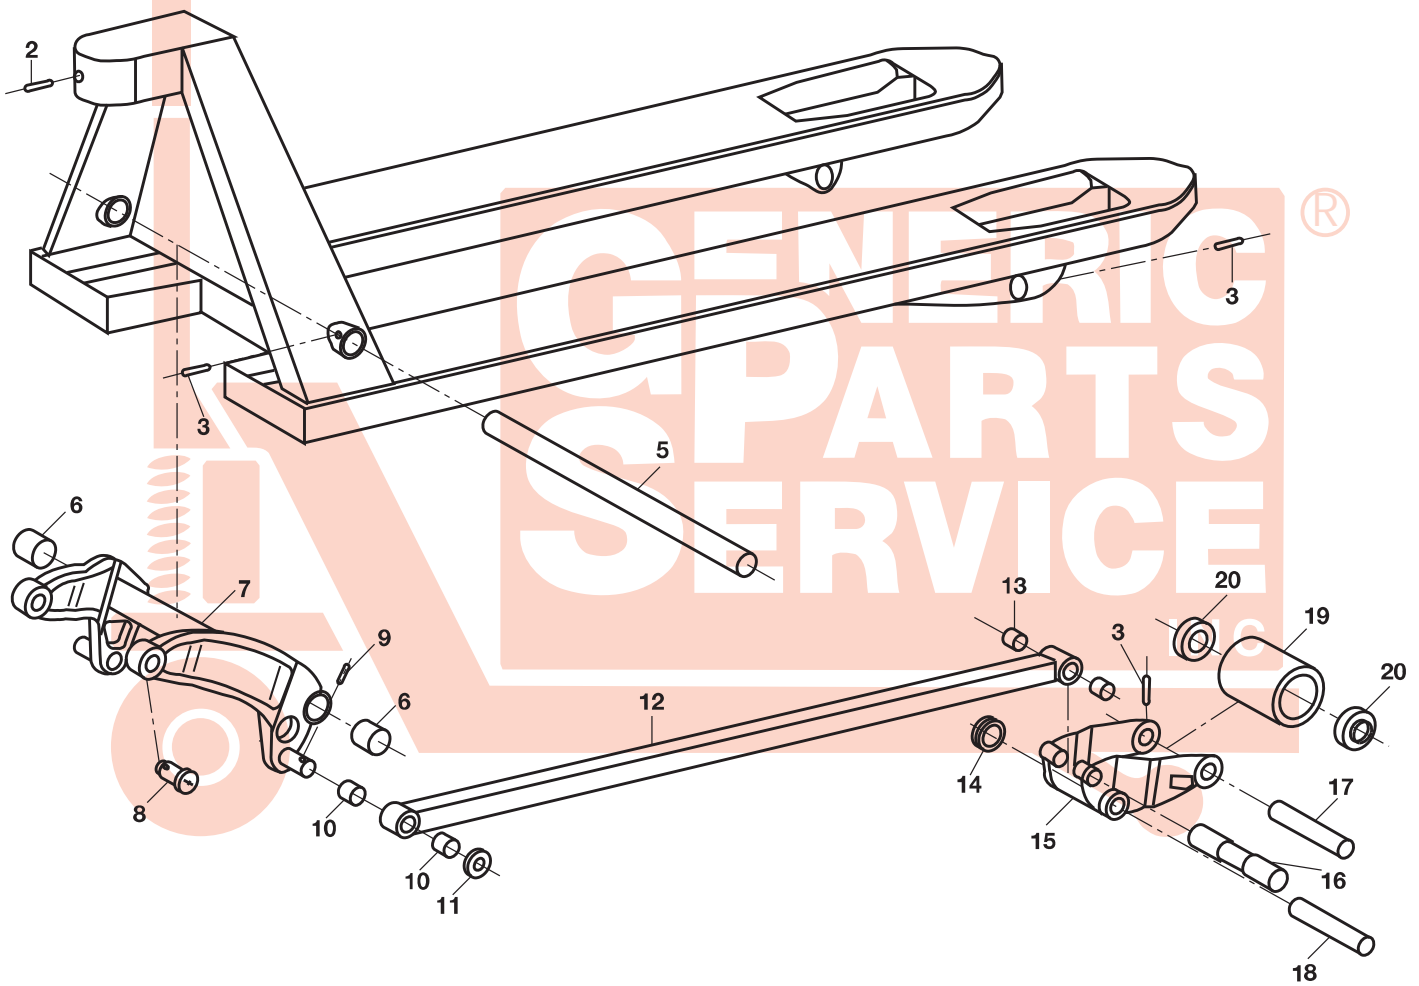

Blue Giant MT-50 Frame

Blue Giant MT-50 Frame

Item	Part No.	Description	List Price
2	906-0100	Bolt	\$0.50
3	906-0076	Roll Pin	\$0.50
5	906-0074	Lifting Link Shaft, for 27" Jacks	\$18.00
6	906-0017	Bushing	\$3.00
7	906-0101	Lifting Link, for 27" Jacks	Not Available
8	906-0046	Shoulder Pin	\$6.00
9	906-0042	Cotter Pin	\$0.50
10	906-0018	Bushing	\$3.00
11	906-0048	Washer	\$2.00
12	906-0085	Push Rod, for 48" Jacks	\$60.00
13	906-0022	Bushing	\$1.00
14	906-0004	Exit Roller	\$5.00

Item	Part No.	Description	List Price
15	906-0095	Load Roller Bracket	\$40.00
16	906-0015	Push Rod Axle	\$10.00
17	906-0013	Load Roller Axle	\$8.50
18	906-0014	Pivot Axle	\$8.50
19	906-0023-D-A	Load Roller Assembly, Red Ultra Poly On Aluminum Hub W/ Bearings	\$38.00
	906-0023-P-A	Load Roller Assembly, Black Ultra Poly On Steel Hub W/ Bearings	\$32.00
	906-0023-N-A	Load Roller Assembly, Nylon W/ Bearings	\$30.00
	906-0023-S-A	Load Roller Assembly, Steel W/ Bearings	\$45.00
20	906-0041	Ball Bearing	\$5.00