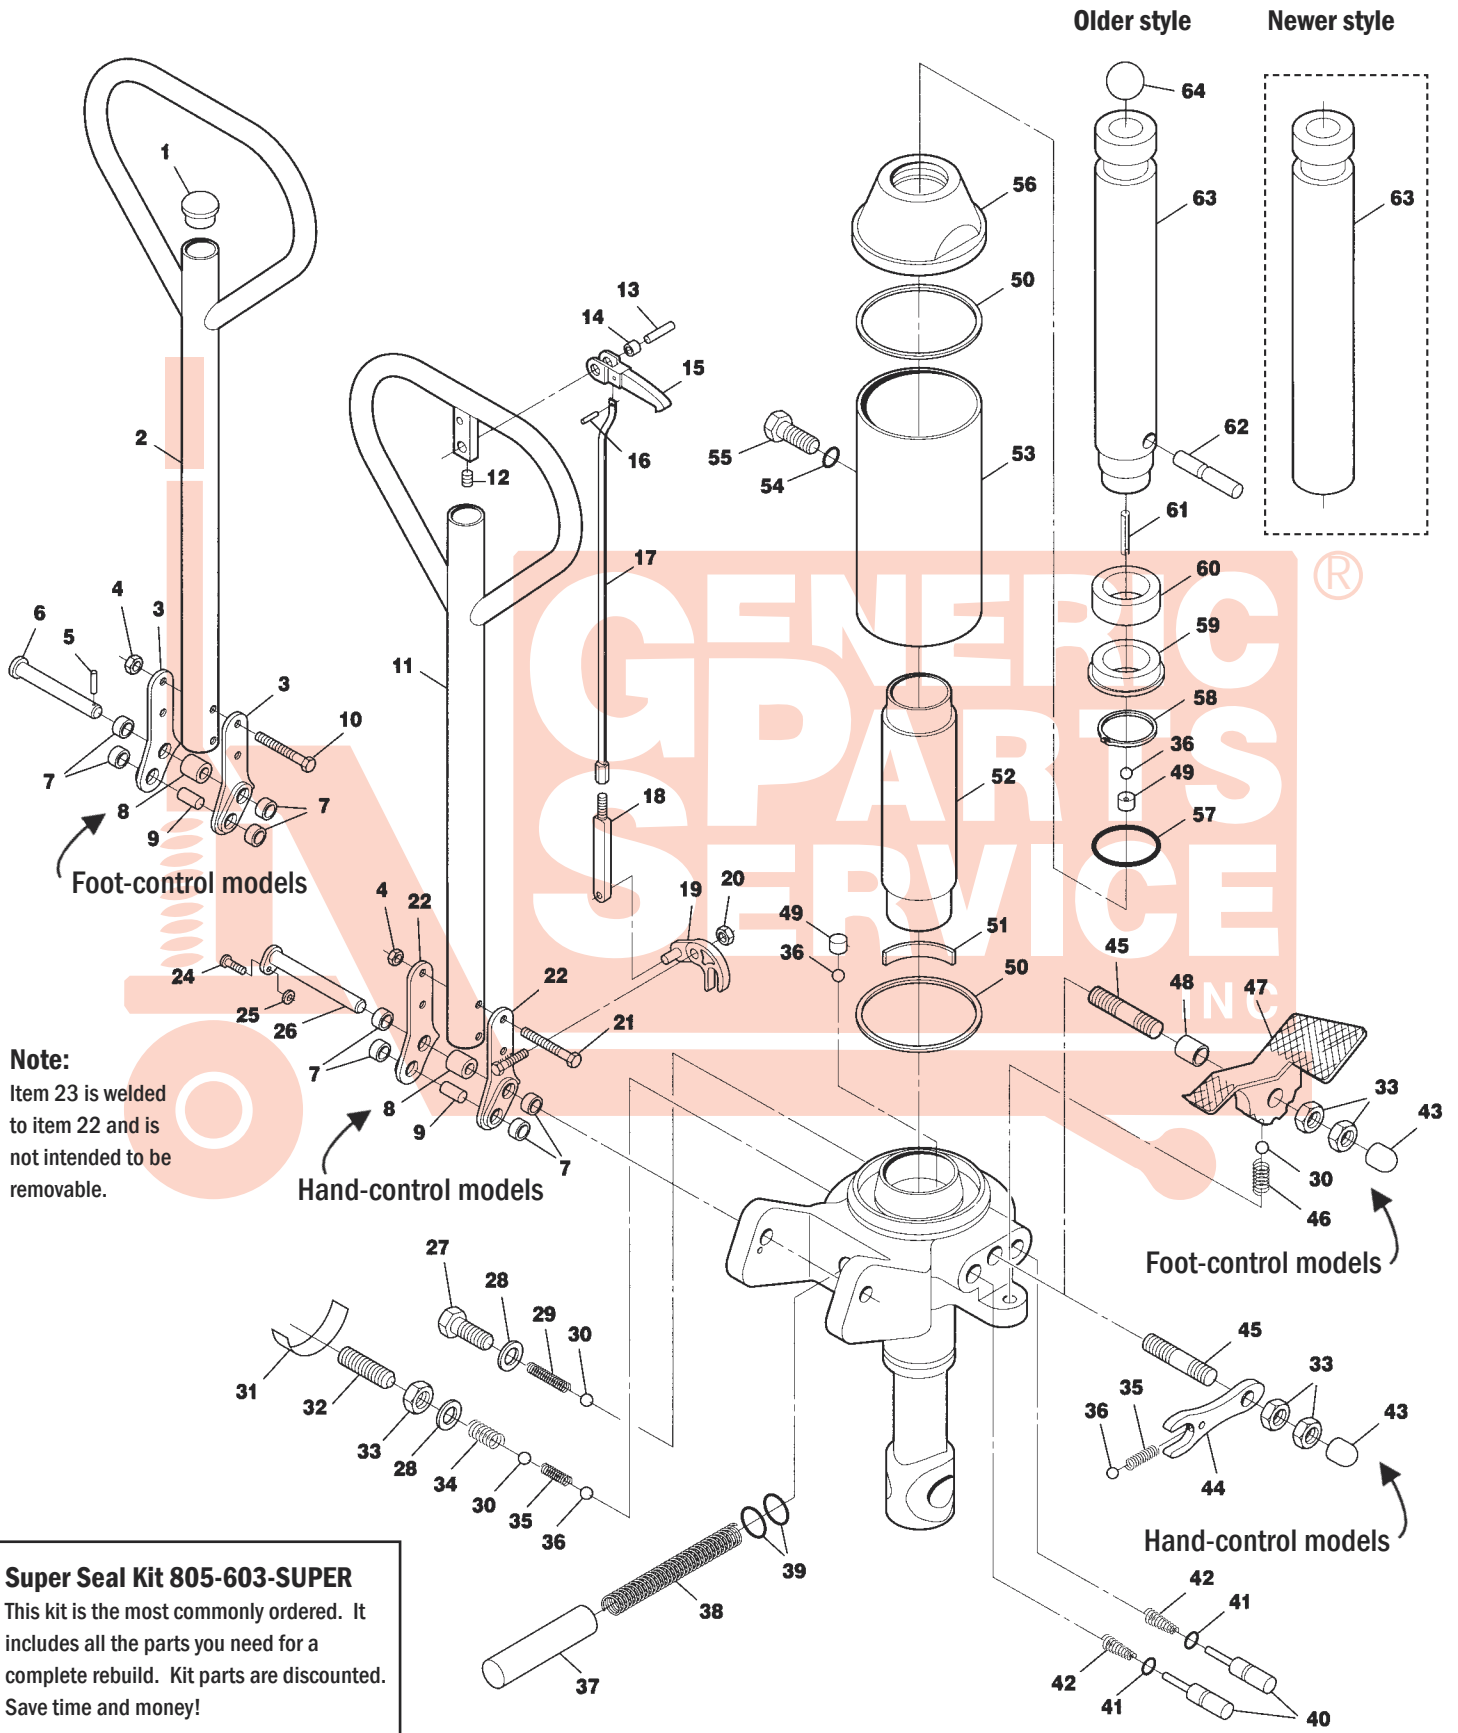

Blue Giant PT-50 and PT-55 Hydraulic Unit

Blue Giant PT-50 and PT-55 Hydraulic Unit

Item	Part No.	Description	List Price \$
1	037-011	Handle Plug	\$1.25
2	796-463	Handle Frame	\$49.00
3	805-622	Handle Bracket (Pair)	Not Available
		Replaced by 805-621-M	
	805-621-M	Handle Bracket, Single Piece	*\$49.00
		Replacement	
4	011-552	Nut	\$0.50
5	013-010	Roll Pin	\$0.50
6	107-797	Handle Pin	\$10.00
7	018-001	Bushing	\$2.00
8	108-314	Roller	Not Available
9	108-319	Pin	\$6.50
10	010-094	Bolt	\$1.00
11	794-476	Handle Frame	\$49.00
12	014-016	Set Screw (Newer Style - Serial # 78109537 & Higher)	\$0.50
	014-002	Set Screw (Older Style - Serial # 78109536 & Lower)	\$0.50
13	108-219	Pin	\$5.00
14	108-222	Spacer	\$3.00
15	108-216	Control Lever	\$18.00
16	104-063	Roll Pin	\$0.50
17	792-425	Control Rod	\$36.00
18	792-424	Lower Control Rod	\$18.00
19	108-217	Release Lever	Not Available
20	011-569	Nut	\$0.50
21	010-082	Bolt	\$1.00
22	805-621	Handle Bracket (Pair)	Not Available
		Replaced by 805-621-M	
	805-621-M	Handle Bracket, Single Piece	*\$49.00
		Replacement	
24	010-095	Screw	\$0.50
25	012-254	Shim	\$0.50
26	794-364	Handle Pin	\$18.00
27	010-031	Screw Plug	\$1.00
28	AB 104-008	Washer	\$1.00
29	AB 104-064	Spring	\$3.00
30	ABC 105-734	Ball	\$2.00
31	A 036-069	Tape Seal, Roll	\$5.00
32	014-046	Screw Plug	\$5.00
33	011-520	Nut	\$0.50
34	AB 104-006	Spring	\$4.00