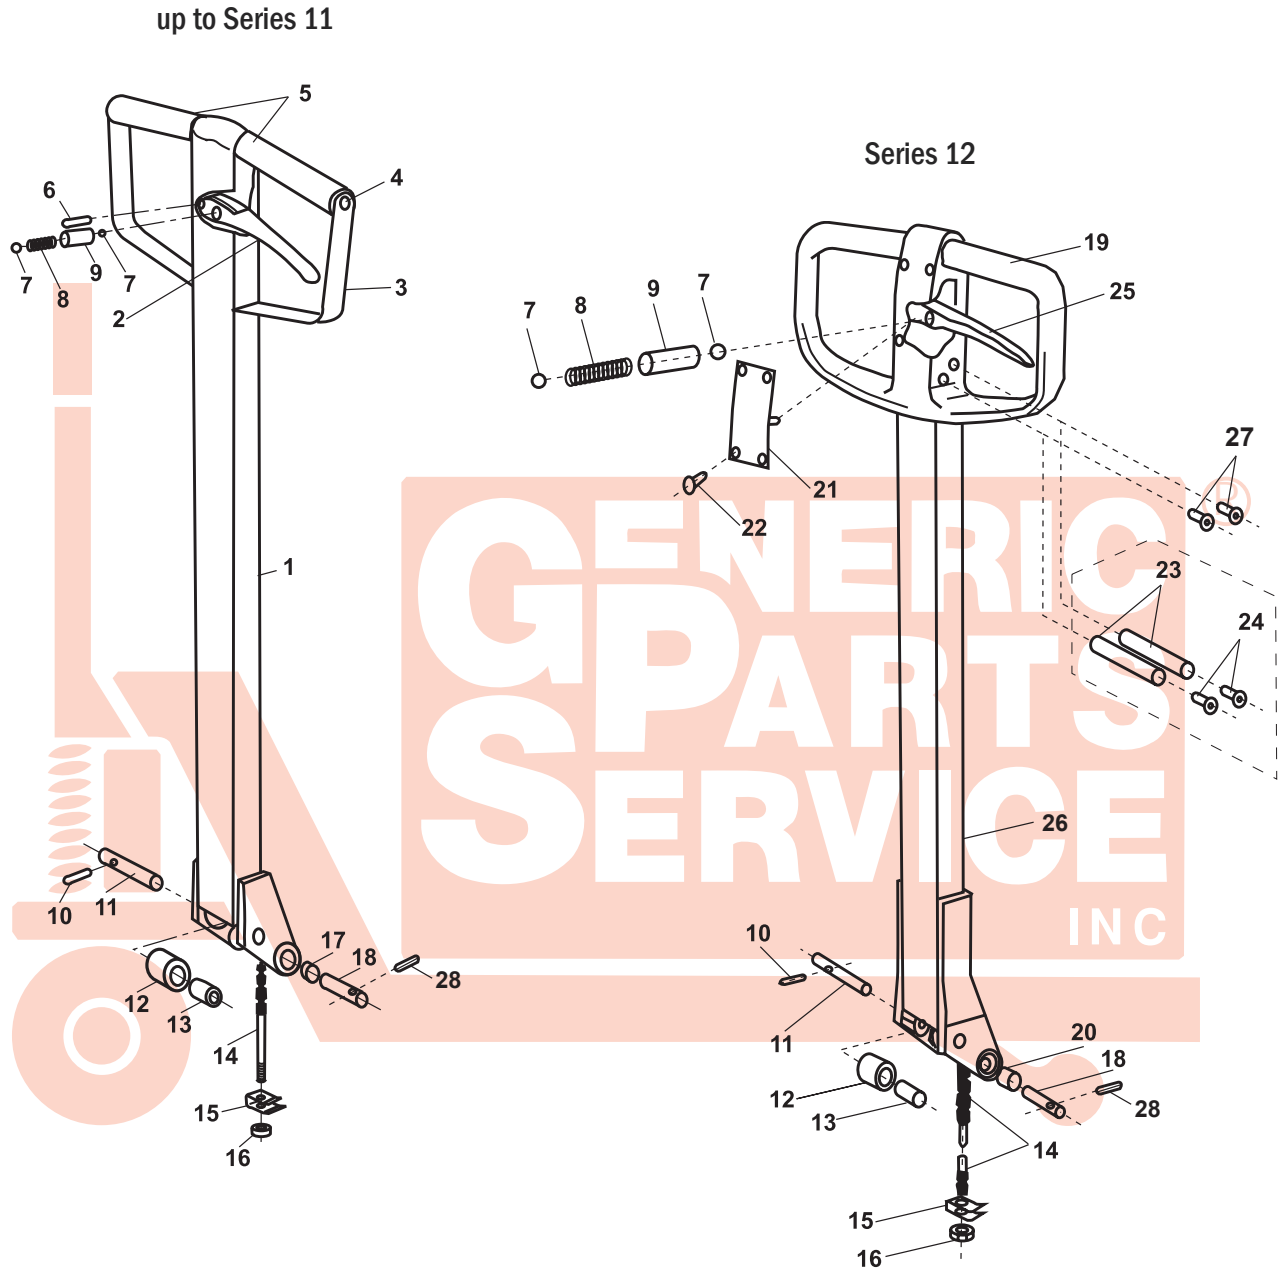

BT L Series Handles

BT L Series Handles

Item	Part No.	Description	List Price
1	17470	Handle Assembly (Includes Items 1 Through 14)	\$99.00
2	47083	Control Lever	\$10.00
3	47082	Clamp	\$12.00
4	24470	Screw	\$0.50
5	47074	Handle Grip	\$4.00
6	20105	Roll Pin	\$0.50
7	22757	Ball	\$2.00
8	47089	Spring	\$1.25
9	54140	Sleeve	\$2.50
10	20461	Roll Pin	\$0.50
11	47930	Pin	\$6.00
12	47929	Roller	\$8.00
13	22108	Bushing	\$2.00
14	17469	Control Rod and Chain Assembly	\$18.00
	17469-A	Master Link	\$3.00
	17469-B	Chain	\$5.00
	17469-C	Pin	\$12.00

Item	Part No.	Description	List Price
15	42631	Spring Clip	\$3.50
16	21094	Adjusting Nut	\$0.50
17	22107	Bushing	\$2.00
18	47931	Handle Pin	\$7.50
19	173752	Handle Loop (Option To Replace W/ Item # 1)	*42.00
20	176827	Bushing	\$3.00
21	173753	Cap	\$12.00
22	177154	Screw	\$0.50
23	176838	Sleeve	\$7.50
24	176914	Screw	\$0.50
25	173754	Control Lever	\$7.00
26	175753	Handle Assembly (Option To Replace W/ Item # 1)	\$139.00
27	173764	Plastic Plug	\$2.00
28	20071	Roll Pin	\$0.50