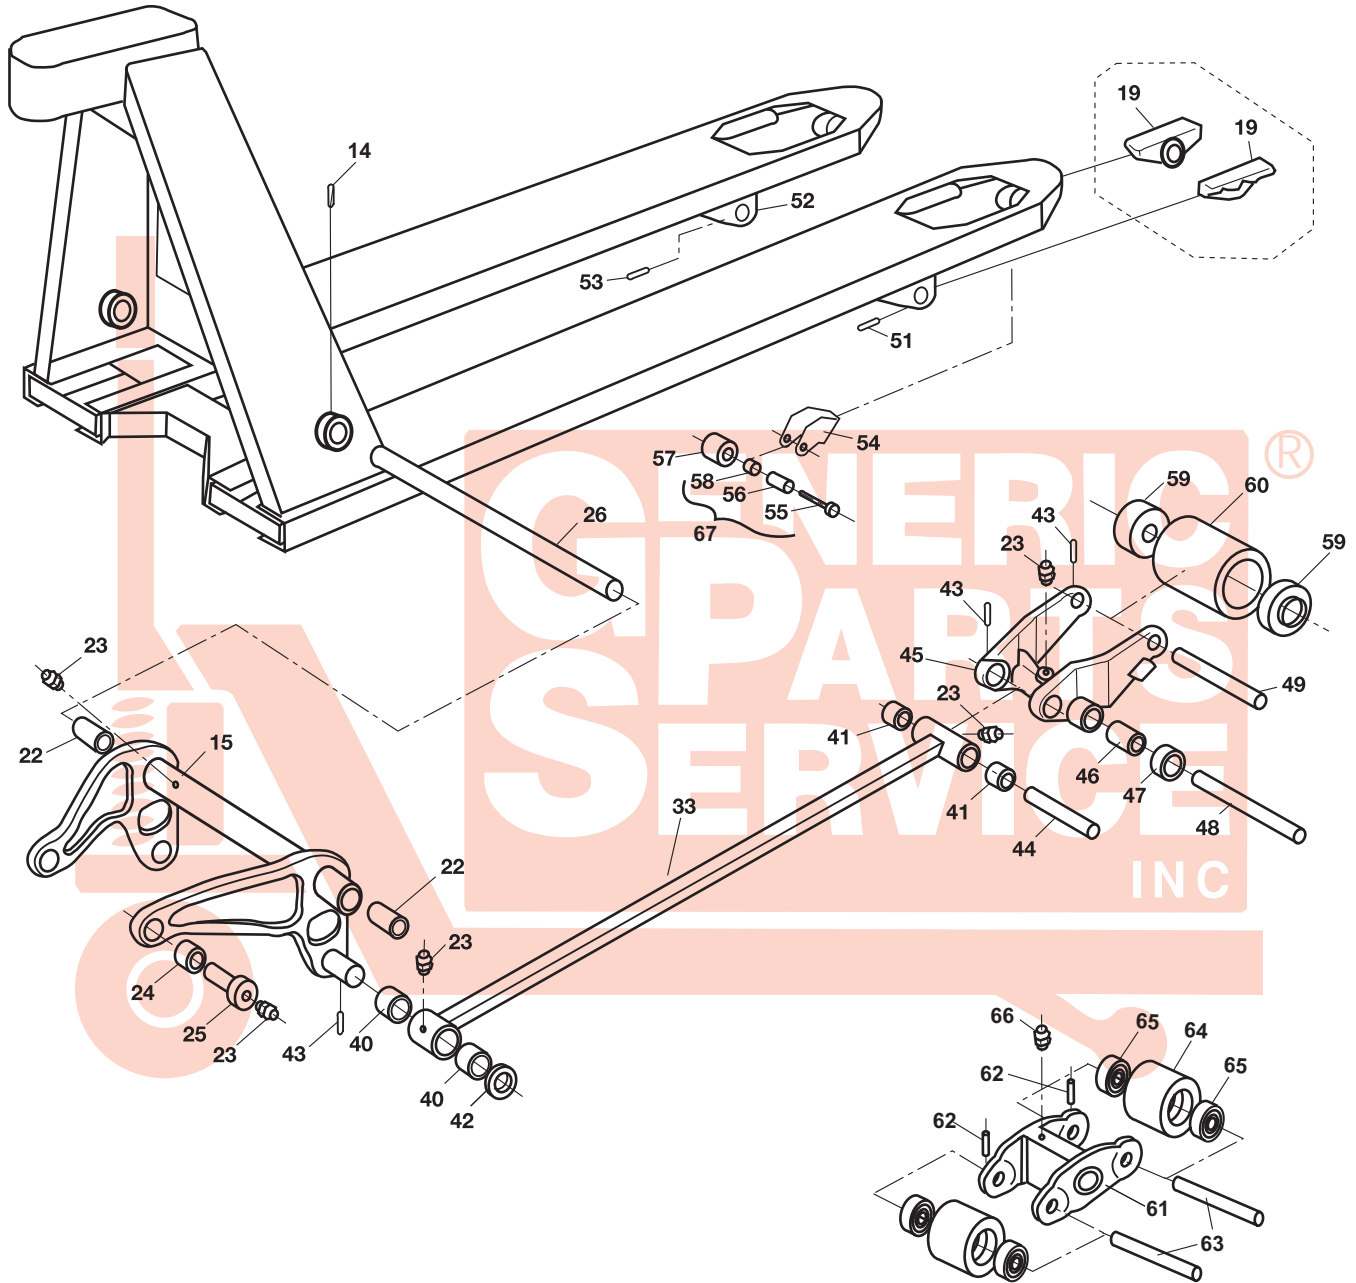

BT LHM 230 Frame

BT LHM 230 Frame

Item	Part No.	Description	List Price
14	22128	Roll Pin	\$0.50
15	64183	Lifting Link, 27" Wide Jack	\$79.00
19	47135	Ear-Weldment	\$12.00
22	47167	Bushing	\$3.00
23	27662	Grease Fitting (Press-In)	\$0.50
24	30018	Bushing	\$3.00
25	166701	Shoulder Pin	\$8.00
26	47157	Lifting Link, 27" Wide Jack	\$18.00
33	157213	Push Rods, 48" Forks	\$40.00
40	51805	Bushing	\$2.00
41	47117	Bushing	\$1.00
42	20013	Washer	\$0.50
43	20001	Roll Pin	\$0.50
44	126131	Push Rod Axle	\$8.00
45	149466	Load Roller Bracket	\$40.00
46	51805	Bushing	\$2.00
47	66367	Exit Roller	\$10.00
48	47134	Pivot Axle	\$8.50
49	47133	Load Roller Axle	\$8.50
51	27921	Roll Pin	\$0.50
54	47110	Entry Roller Bracket	\$16.00
55	21385	Bolt	\$0.50
56	47151	Sleeve	\$1.50
57	47150	Entry Roller	\$5.00
58	20433	Nut	\$0.50
59	167630	Bearing, 47 mm OD (Newer Style)	\$6.00
60	167609-D	Load Roller Assembly, Red Ultra Poly On Aluminum Hub W/ Bearings, 2.9" Dia.	\$38.00
	167609	Load Roller Assembly, Black Ultra Poly On Steel Hub W/ Bearings, 2.9" Dia.	\$32.00