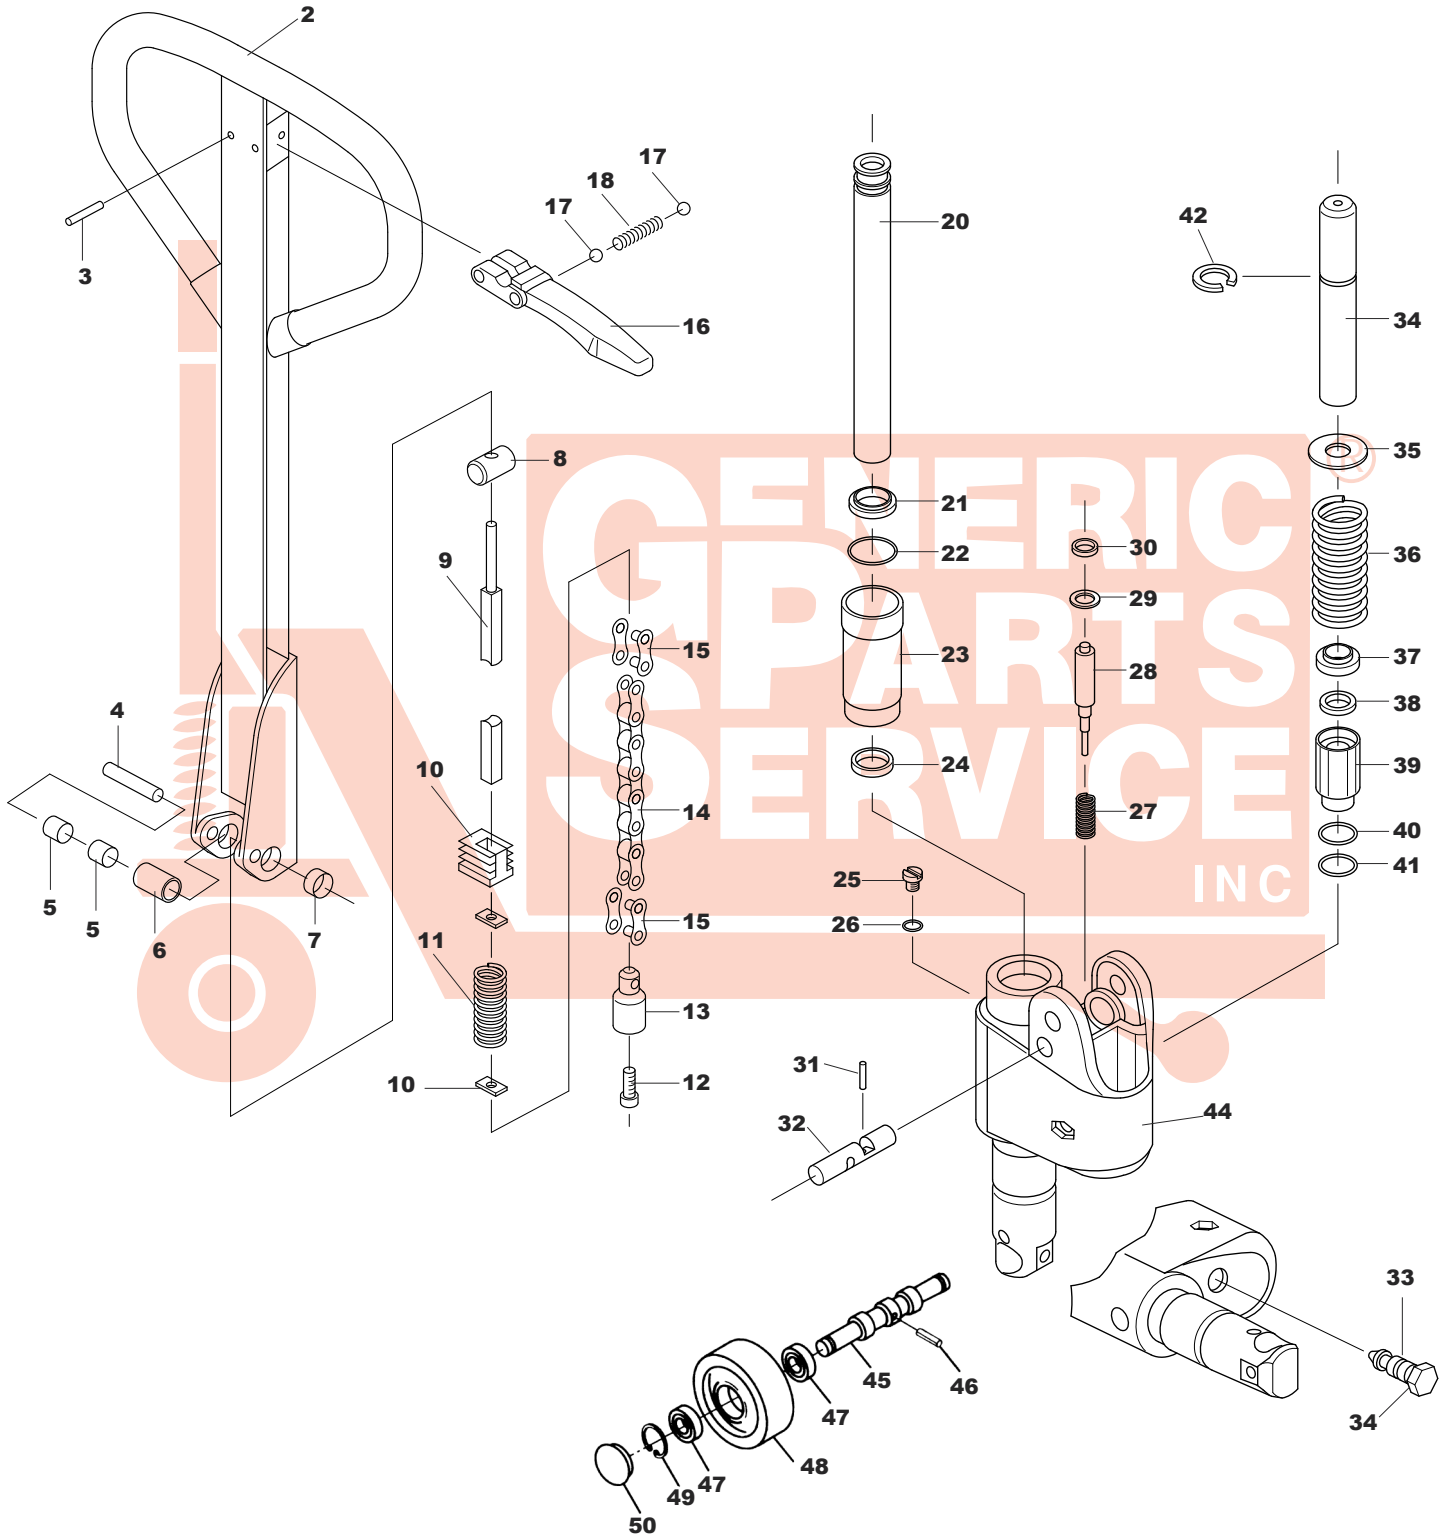

Crown Newer PTH 50 Hydraulic Unit

Serial #7-512501 and higher

Crown Newer PTH 50 Hydraulic Unit

Serial #7-512501 and higher

Item	Part No.	Description	List Price
1	44521-012	Handle Assembly	\$99.00
2	81604	Handle Frame	\$49.00
3	50000-012	Roll Pin	\$0.50
4	46235	Roller Axle	\$5.00
5	55084-001	Bushing	\$2.00
6	46236	Roller	\$8.00
7	55084-003	Bushing	\$2.00
8	44531	Barrel Nut	\$3.00
9	44527	Control Rod	\$10.00
10	44586	Insert	\$8.00
11	79918	Spring	\$1.00
12	50005-002	Screw	\$0.50
13	44535	Chain Connector	\$4.00
14	46128	Chain Assembly	\$18.00
15	46127	Master Link	\$4.00
16	44600	Release Lever	\$12.00
17	55001-007	Ball	\$2.00
18	41292	Spring	\$1.50
20	46234	Ram	\$70.00
21	A 54001-008	Scraper	\$5.00
22	A 50012-025	Snap Ring	\$1.00
23	41165	Ram Cylinder	\$20.00
24	A 54015-001	U-Cup	\$7.00
25	41181	Filler Plug	\$2.00
26	A 50011-010	Washer	\$1.00
27	A 44456	Spring	\$2.00
28	816819	Control Piston	\$8.00
29	A 818263	O-Ring	\$3.00
30	818261	Wiper	\$12.00
31	A 50000-070	Roll Pin	\$0.50
32	816818	Pin	\$12.00