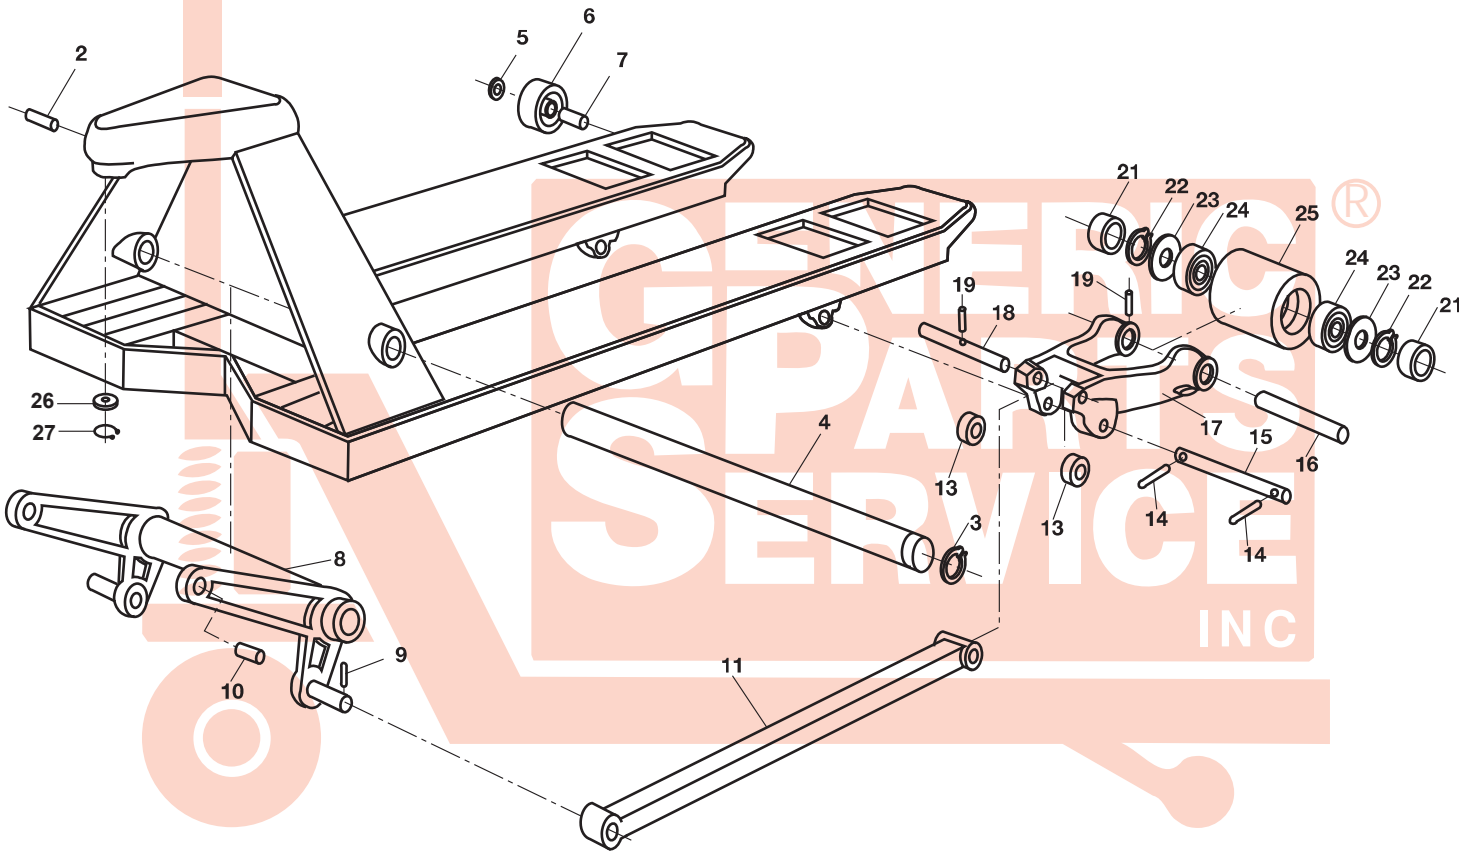

# Jet W Frame

# Jet W Frame

Item	Part No.	Description	List Price
2	PT2748W-02	Roll Pin	\$1.00
3	PT2748W-33	Snap Ring	\$1.00
4	PT2748W-34	Lifting Link Shaft, 27" Wide Frame	\$18.00
	PT2048W-34	Lifting Link Shaft, 20" Wide Frame	Special Order
5	PT2748W-36	Snap Ring	\$1.00
6	PT2748W-37	Entry Roller	\$7.00
7	PT2748W-38	Shaft	\$5.00
8	PT2748W-14	Lifting Link, 27" Wide Frame	*\$79.00
	PT2048W-14	Lifting Link, 20" Wide Frame	Special Order
9	PT2748W-04	Roll Pin	\$0.50
10	PT2748W-13	Arm Pin	\$5.00
11	PT2748W-17	Push Rod, 48" Forks	\$45.00
	PT2742W-17	Push Rod, 42" Forks	Special Order
	PT2736W-17	Push Rod, 36" Forks	Special Order
13	PT2748W-19	Exit Roller	\$5.00
14	PT2748W-18	Spring Pin	\$0.50

Item	Part No.	Description	List Price
15	PT2748W-26	Pivot Shaft	\$10.00
16	PT2748W-27	Load Roller Axle	\$10.00
17	PT2748W-22	Load Wheel Bracket	\$39.00
18	PT2748W-21	Push Rod Axle	\$10.00
19	PT2748W-18	Spring Pin	\$0.50
21	PT2748W-28	Spacer	\$3.00
22	PT2748W-31	Locking Ring	\$1.00
23	PT2748W-30	Washer	\$1.00
24	PT2748W-29-BS	Bearing	\$5.00
25	PT2748W-29-D	Load Roller Assembly, Model W, Black Ultra	\$32.00
		Poly on Steel Hub W/ Bearings	
	GWK-JETW-LW	Load Wheel Kit, Model W, (2) Black Ultra	\$74.95
		Poly Load Roller Assy W/ Bearings, Axles	and Fasteners
26	PT2748W-69A	Washer	2.00
27	PT2748W-69B	Snap Ring	\$2.00

## Load Wheel Kit