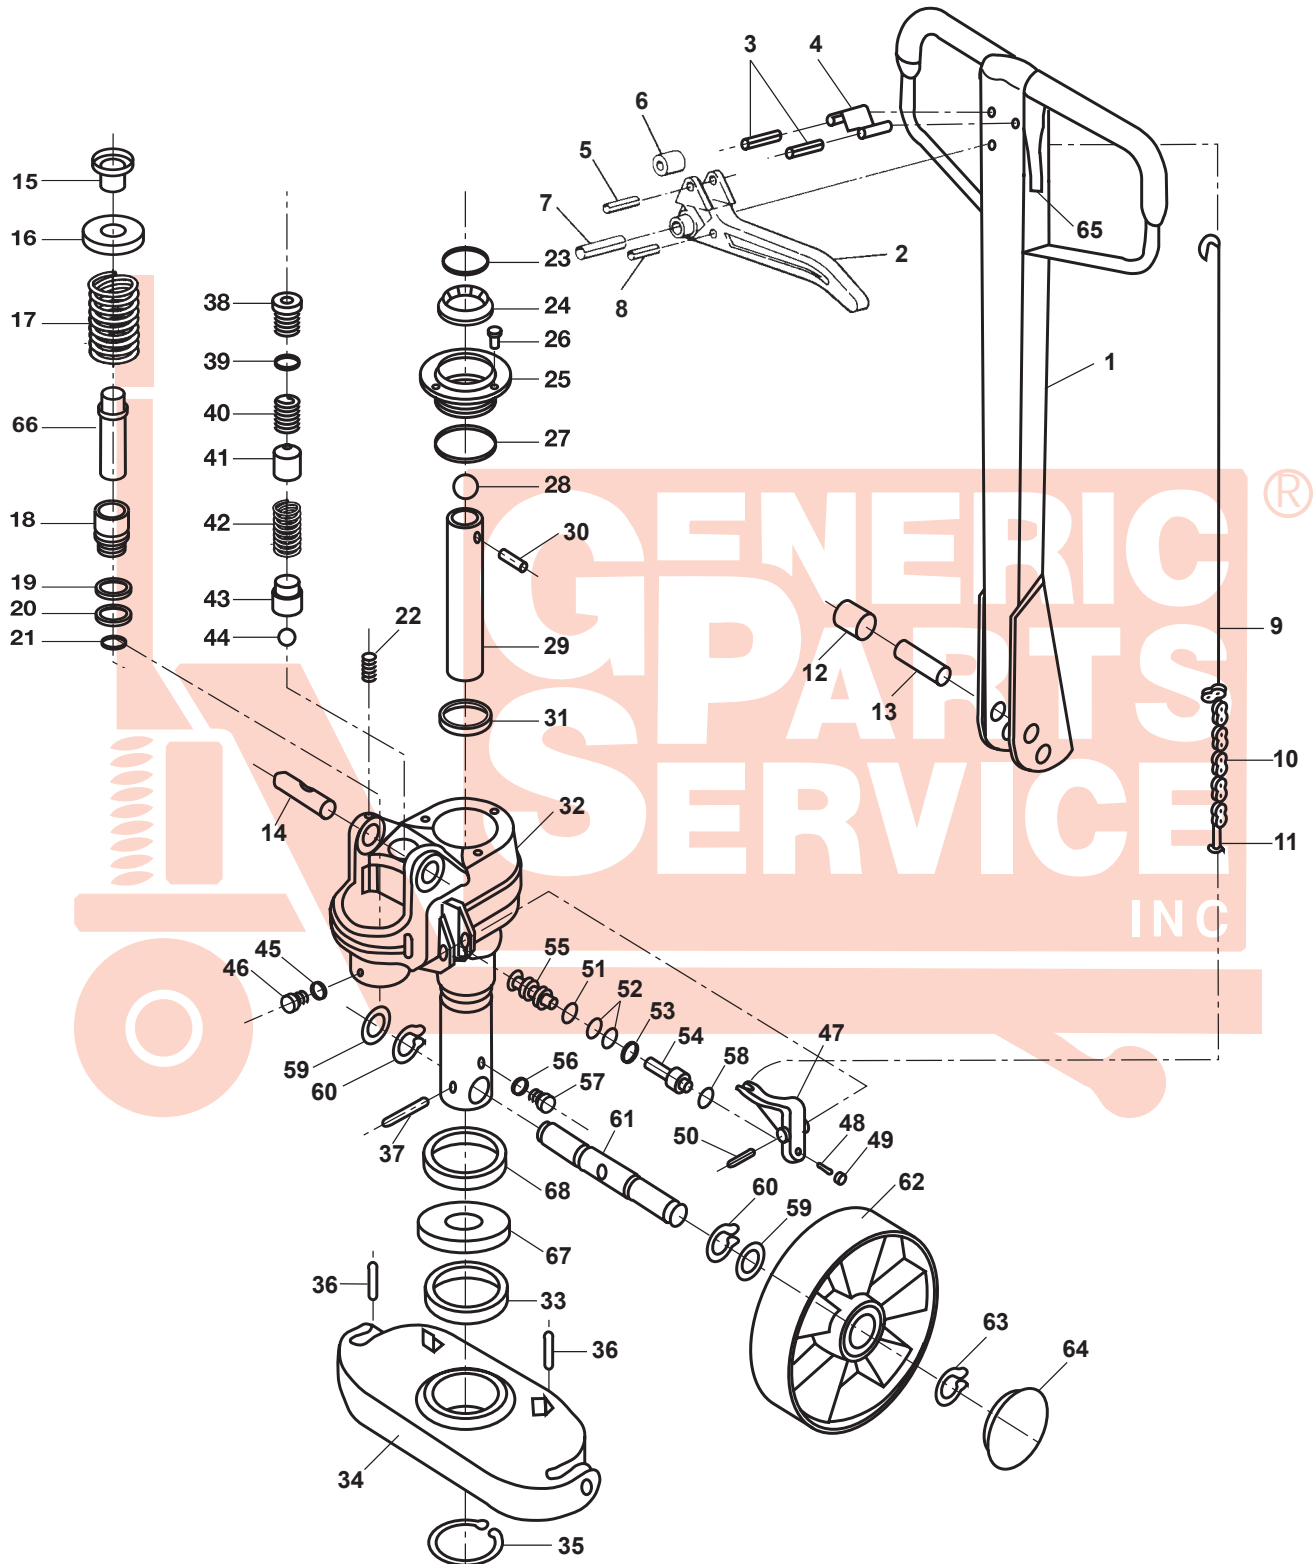

# Jet W Hydraulic Unit

# Jet W Hydraulic Unit

Item	Part No.	Description	List Price
1	PT2748W-01	Handle Assembly (Complete)	\$79.00
2	PT2748W-44	Lowering Lever	\$10.00
3	PT2748W-51	Roll Pin	\$0.50
4	PT2748W-52	Spring For Lowering Lever	\$3.00
5	PT2748W-40	Roll Pin	\$0.50
6	PT2748W-39	Stop Roller (Cam)	\$4.00
7	PT2748W-42	Roll Pin	\$0.50
8	PT2748W-43	Roll Pin	\$0.50
9	PT2748W-45	Lowering Linkage	\$7.00
10	PT2748W-46	Chain	\$10.00
11	PT2748W-47	Anchor Pin	\$5.00
12	PT2748W-48	Pressure Roller	\$7.00
13	PT2748W-49	Pressure Roller Shaft	\$5.00
14	PT2748W-50	Handle Axle	\$7.00
15	PT2748W-53	Flanged Bushing	\$5.00
16	PT2748W-54	Spring Cap	\$4.00
17	PT2748W-55	Plunger Spring	\$10.00
18	PT2748W-56	Plunger Assembly	\$24.00
19 A	PT2748W-57	Seal	See Kits
20 A	PT2748W-58	U-Cup	See Kits
21 A	PT2748W-70	O-Ring	See Kits
22	PT2748W-59	Screw	\$2.00
23 A	PT2748W-63	O-Ring	See Kits
24 A	PT2748W-64	Seal	See Kits
25	PT2748W-66	Pump Cap	\$12.00
26	PT2748W-65	Screw	\$0.50
27 A	PT2748W-67	O-Ring	See Kits
28	PT2748W-68	Ball	\$2.50
29	PT2748W-69	Ram	\$40.00
30	PT2748W-72	Pin	\$1.00
31 A	PT2748W-71	U-Cup	See Kits
32	PT2748W-60	Pump Body, New	Special Order
	PT2748W-93	Complete Pump Assembly, New	Special Order
33	PT2748W-03	Bearing	\$18.00
34	PT2748W-05	Pressure Plate	\$32.00
35	PT2748W-06	Clip	\$3.00
36	PT2748W-04	Spring Pin	\$0.50
37	PT2748W-02	Roll Pin	\$1.00
38 B	PT2748W-85	Screw	See Kits
39 B	PT2748W-86	Washer	See Kits