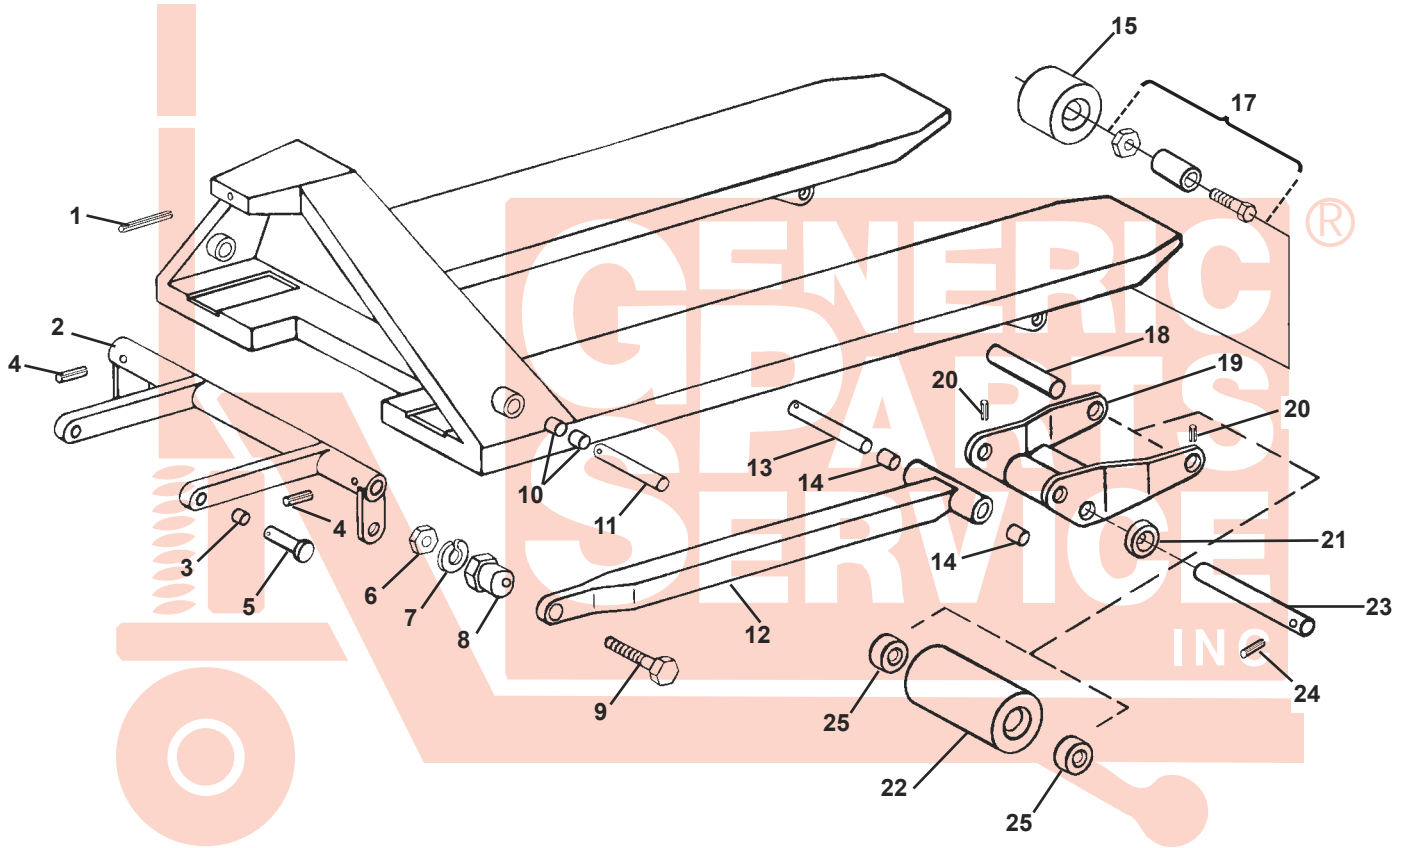

Magnum (Intrupa) 5000 Frame

Magnum (Intrupa) 5000 Frame

Item	Part No.	Description	List Price
1	520	Roll Pin	\$0.50
2	522	Lifting Link, 27" Wide Jack	Not Available
	523	Lifting Link, 20-1/2" Wide Jack	Not Available
3	108	Bushing	\$2.00
4	526	Roll Pin	\$0.50
5	525	Pin	\$6.00
6	529	Lock Nut	\$1.00
7	519	Lock Washer	\$0.50
8	527	Eccentric Pin	\$10.00
9	528	Bolt	\$2.00
10	521	Bushing	\$2.00
11	530	Lifting Link Pin	\$8.00
12	535	Push Rod, 48" Forks	Not Available
13	531	Pin	\$8.00

Item	Part No.	Description	List Price
14	108	Bushing	\$2.00
15	545	Entry Roller	\$5.00
17	546	Bushing and Axle Assembly	\$3.00
18	540	Axle	\$8.00
19	541	Load Roller Bracket	Not Available
20	542	Roll Pin	\$0.50
21	544	Exit Roller	\$5.00
22	537-A	Load Roller Assembly, Black Ultra Poly On Steel Hub W/ Bearings	\$32.00
	536-A	Load Roller Assembly, Nylon W/ Bearings	\$30.00
	538-A	Load Roller Assembly, Steel W/ Bearings	\$45.00
23	543	Axle	\$8.00
24	152	Roll Pin	\$0.50
25	539	Bearing	\$5.00