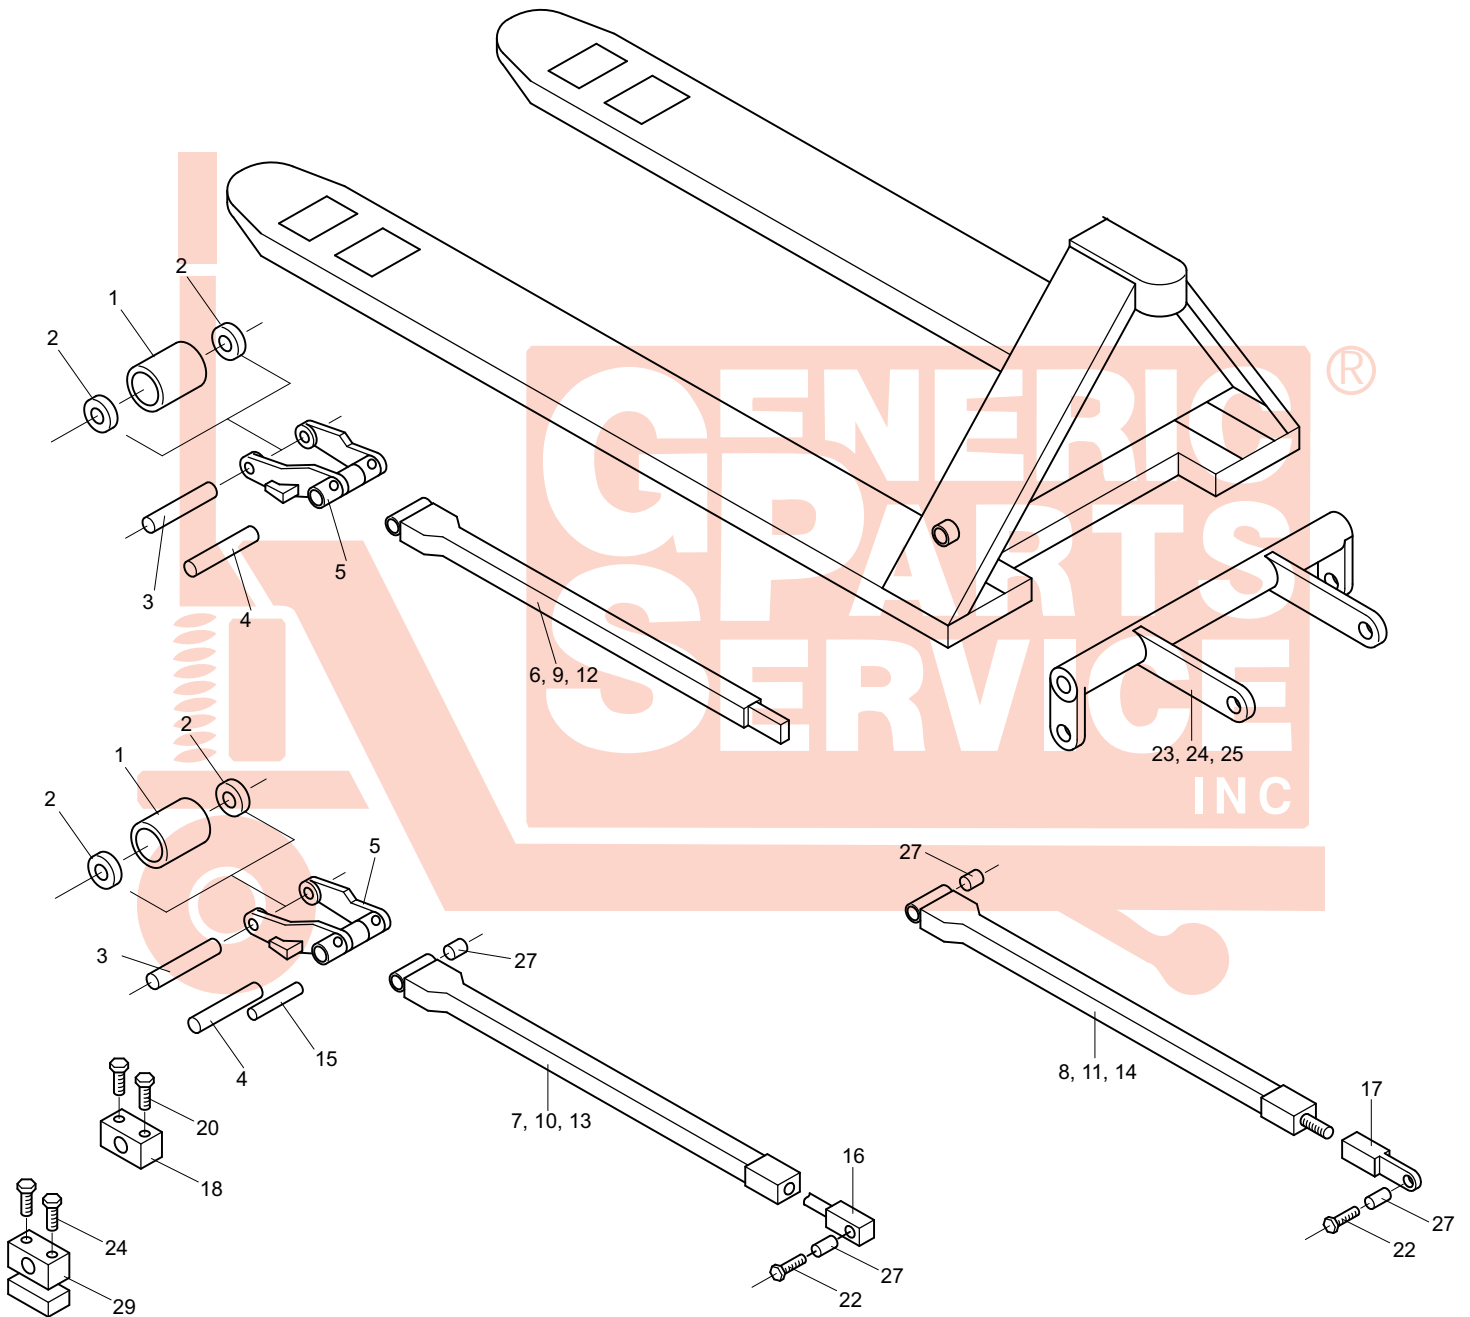

Mobile ML45 Mini & Miney Frame

Mobile ML45 Mini & Miney Frame

Item	Part No.	Description	List Price
1	M200	Load Roller, Steel	\$32.00
2	M210	Bearing	\$5.00
3	M211	Axle	\$8.00
4	M214	Hanger Axle	\$8.00
5	M400	Hanger	Special Order
6	M500	Push Rod, 36"	Special Order
7	M500-1	MK2 Push Rod, 36" Forks	Special Order
8	M500-2	MK3 Push Rod, 36" Forks	Special Order
9	M501	Push Rod, 42" Forks	Special Order
10	M501-1	MK2 Push Rod, 42" Forks	Special Order
11	M501-2	MK3 Push Rod, 42" Forks	Special Order
12	M502	Push Rod, 48" Forks	Special Order
13	M502-1	MK2 Push Rod, 48" Forks	Special Order

Item	Part No.	Description	List Price
14	M502-2	MK3 Push Rod, 48" Forks	Special Order
15	M515	Pin	\$8.00
16	M520	Clevis	\$24.00
17	M521	Clevis	\$24.00
18	M550	Pillar Block	\$18.00
19	M550-1	Pillar Block	\$24.00
20	M551	Screw	\$3.00
21	M551-1	Screw	\$3.00
22	M605	Pin	\$6.00
23	M650	Bell Crank, 20.5" Wide Jack	Special Order
24	M651	Bell Crank, 27" Wide Jack	Special Order
25	M652	Bell Crank, 32" Wide Jack	Special Order
27	606	Bushing	\$2.00