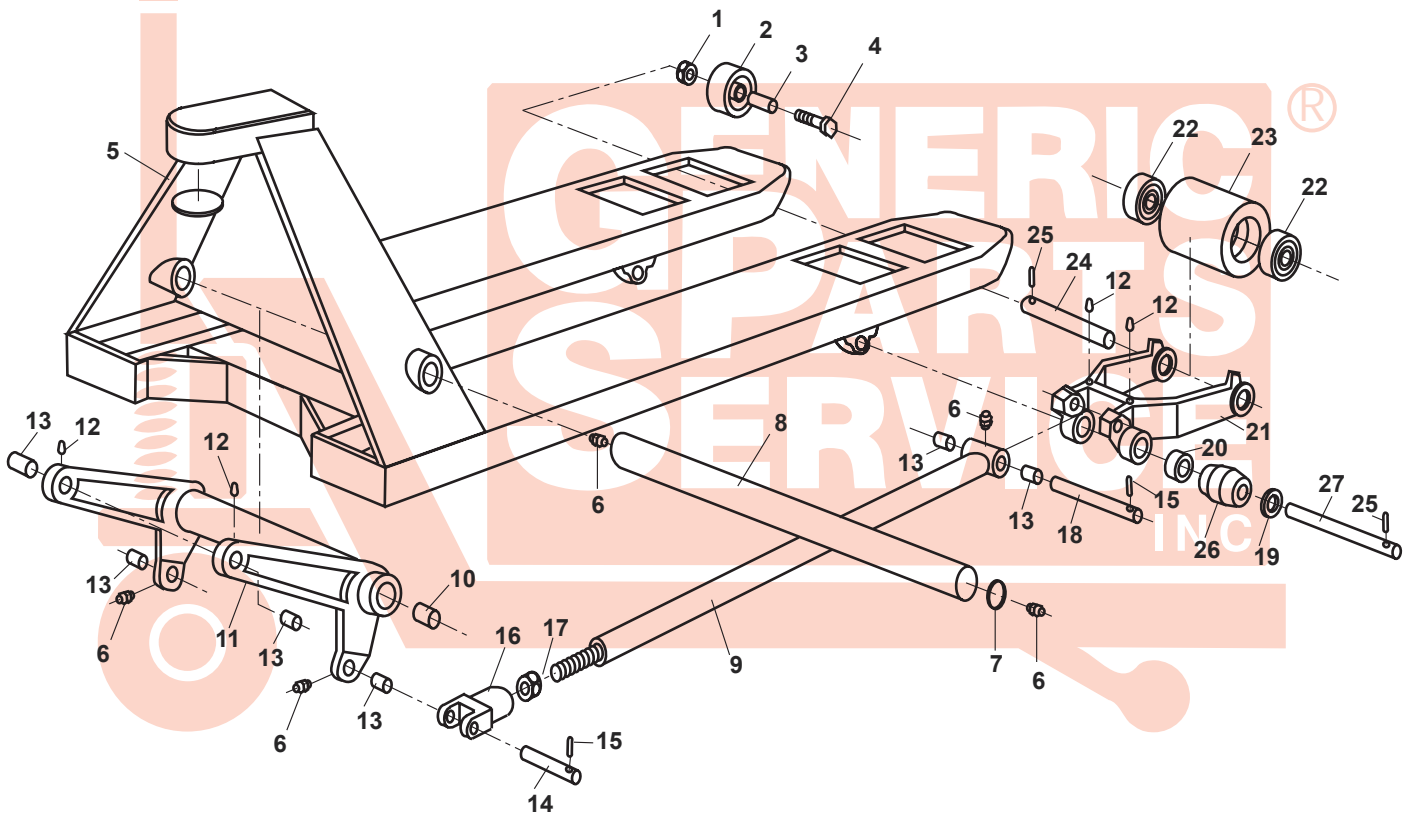

Mobile MLX55 Frame

Mobile MLX55 Frame

Item	Part No.	Description	List Price
1	120X405	Nut	\$0.50
2	120X402	Entry Roller	\$5.00
3	120X311	Sleeve	\$1.50
4	120X310	Bolt	\$0.50
5	12X1996	Spacer Plate	\$5.00
6	120X659	Grease Fitting (Threaded)	\$0.50
7	120X613	Retaining Ring	\$1.00
8	120X618	Bell Crank Shaft	\$20.00
9	120X502	Push Rod, 32" Forks	Special Order
	120X503	Push Rod, 36" Forks	Special Order
	120X504	Push Rod, 42" Forks	Special Order
	120X505	Push Rod, 48" Forks	\$49.00
10	120X616	Bushing	\$4.00
11	120X655	Bell Crank, 20-1/2" Fork Width	Special Order
	120X656	Bell Crank, 27" Fork Width	\$99.00
12	120X658	Oiler Fitting	\$1.00
13	120X606	Bushing	\$3.00
14	120X526	Pivot Pin	\$3.00

Item	Part No.	Description	List Price
15	120X607	Roll Pin	\$0.50
16	120X520	Clevis	\$10.00
17	120X521	Nut	\$4.00
18	120X515	Push Rod Pin	\$8.00
19	120X614	Exit Roller	\$3.00
20	120X615	Bushing	\$2.00
21	120X400	Load Roller Bracket	\$40.00
22	120X210	Bearing	\$5.00
23	120X205-A-D	Load Roller Assembly, Red Ultra Poly On Aluminum Hub W/ Bearings	\$38.00
	120X205-A	Load Roller Assembly, Black Ultra Poly On Steel Hub W/ Bearings	\$32.00
	GWK-MLX55-LW	Load Wheel Kit, Incl. (2) Load Roller Assemblies W/ Bearings, Axles and Fasteners	\$74.95
24	120X211	Load Wheel Axle	\$8.00
25	120X608	Roll Pin	\$0.50
26	120X407	Exit Roller	\$3.00
27	120X214	Bracket Axle	\$8.50