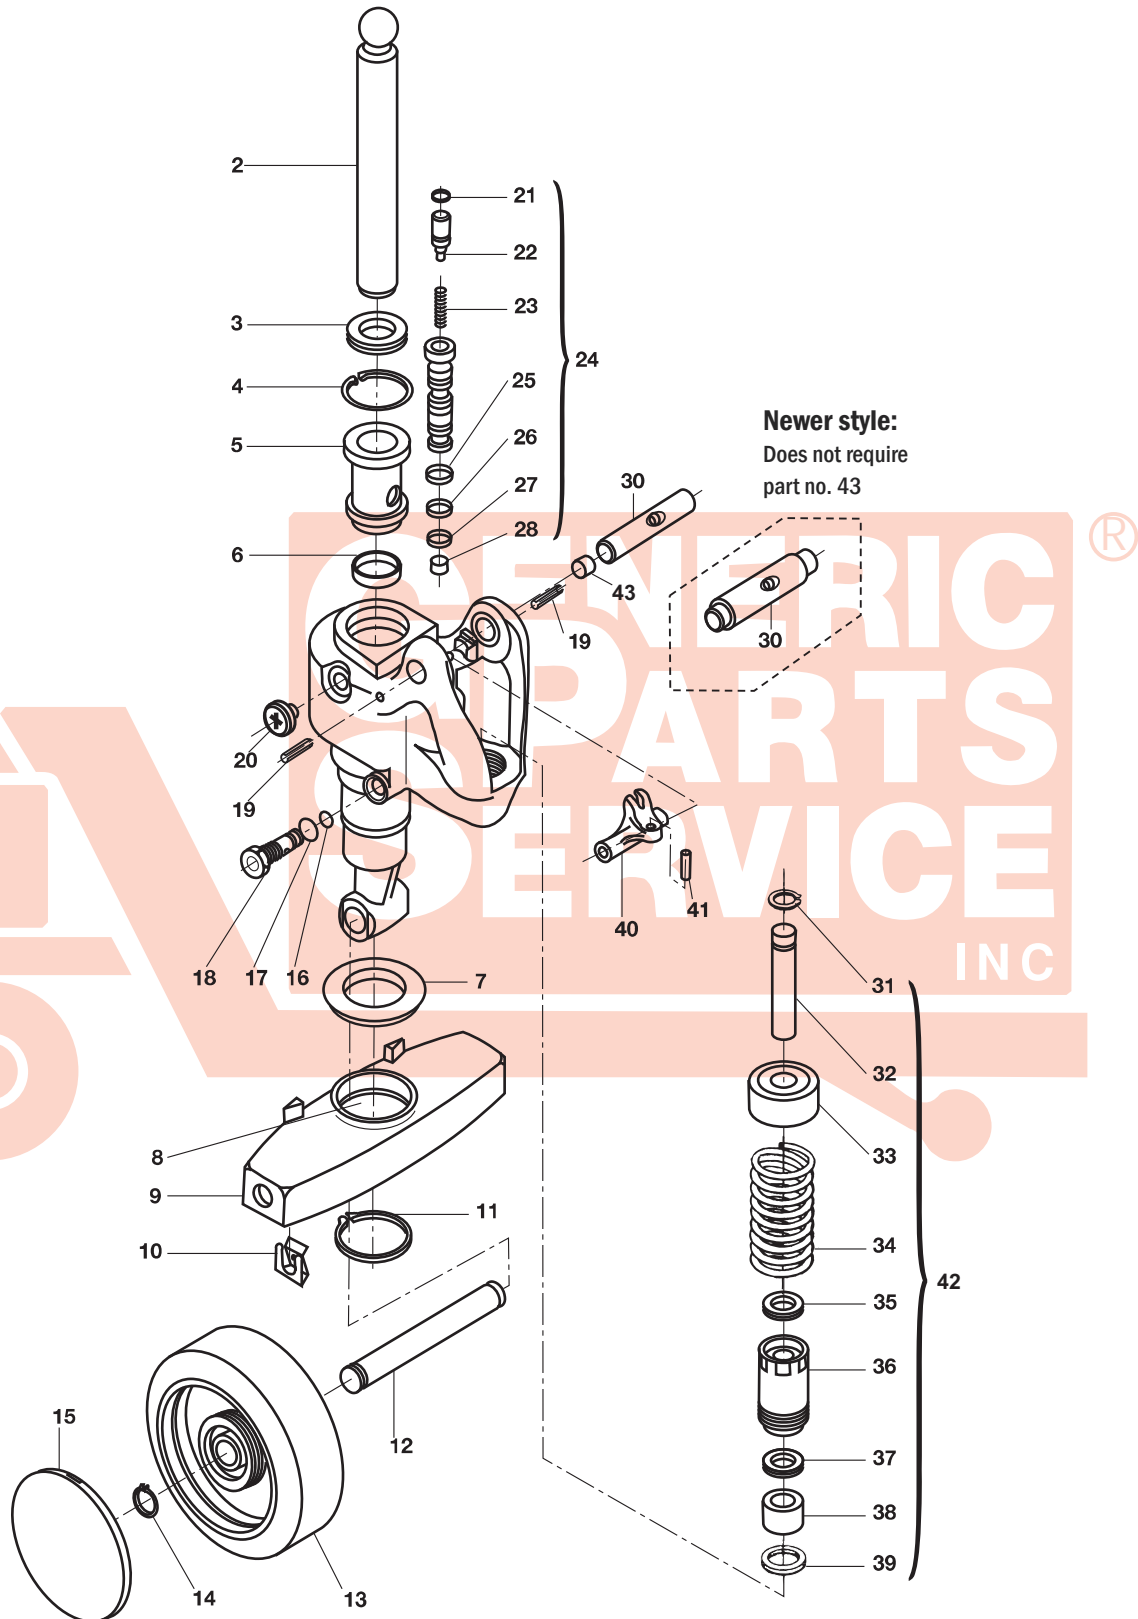

Multiton TM 55 Hydraulic Unit

Multiton TM 55 Hydraulic Unit

Item	Part No.	Description	List Price
2	MU 090179000	Ram	\$48.00
3	A MU 200178500	Wiper Seal	\$7.00
4	MU 200178300	Snap Ring	\$1.00
5	MU 090181000	Bell	\$28.00
6	A MU 200178510	U-Cup	\$8.00
7	MU 200178370	Thrust Bearing	\$12.00
8	MU 200179330	Bushing	\$6.00
9	MU 090184000	Traverse Assembly	\$49.00
10	MU 090129000	Clip	\$5.00
11	MU 200178320	Snap Ring	\$2.00
12	MU 063020008	Steer Wheel Axle	\$12.00
13	MU 090186000	Steer Wheel Assembly, Poly On Nylon Hub W/ Bearings	\$38.00
	MU 090187000	Steer Wheel Assembly, Nylon W/ Bearings	\$36.00
	MU 090219000	Steer Wheel Assembly, Steel W/ Bearings	\$59.00
	GWK-TM55-CK	Complete Wheel Kit, Incl. (2) Load Roller Assy, (2) Steer Wheel Assy, W/ Bearings, Axles and Fasteners	\$124.95
14	MU 820495000	Snap Ring	\$0.50
15	MU 090189002	Steer Wheel Hub Cap (OEM Wheel Only)	\$5.00
	MU 090189002-1	Steer Wheel Hub Cap (GPS Wheel Only)	\$3.00
16	A MU 200178560	O-Ring	\$1.00
17	A MU 200178550	O-Ring	\$1.00
18	MU 090175001	Flow Valve Assembly	\$24.00
19	MU 200013620	Split Pin	\$0.50
20	MU 090183000	Fluid Plug	\$5.00