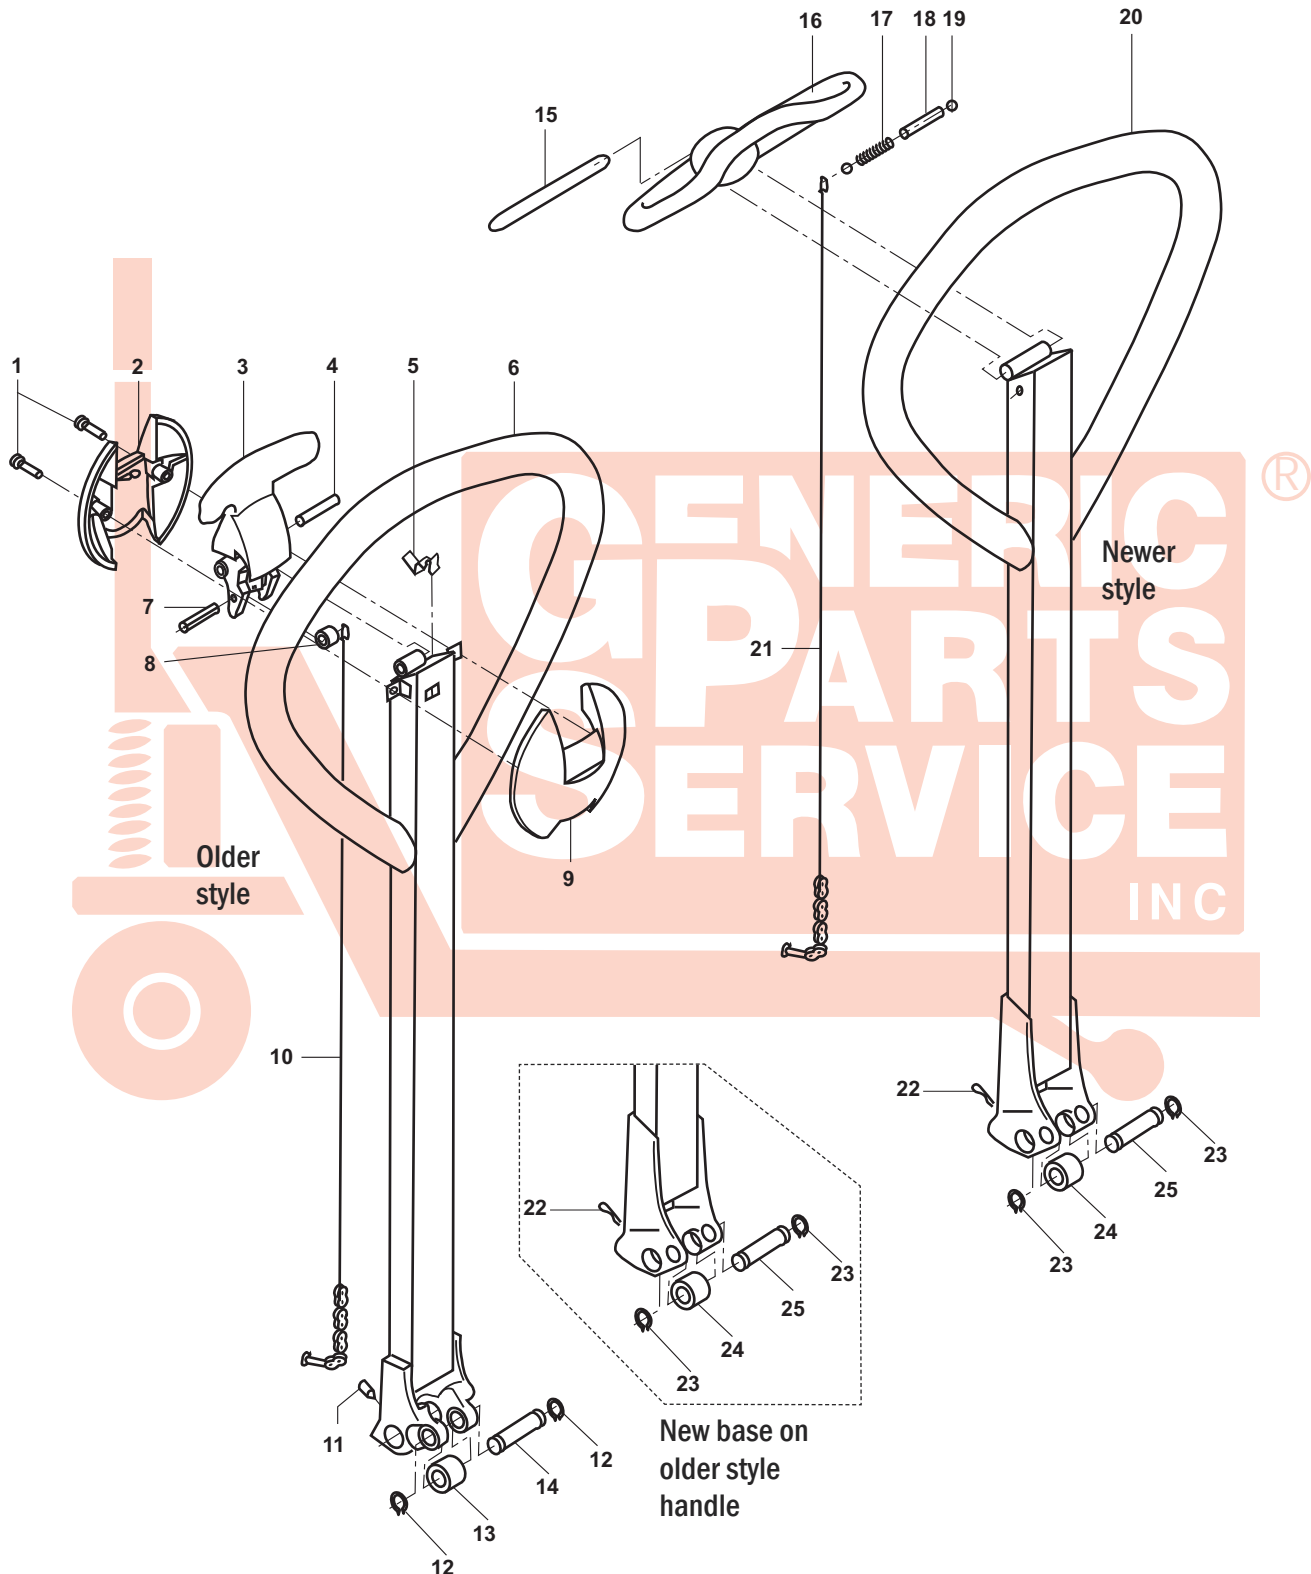

Multiton TM 55 Handle

Multiton TM 55 Handle

Item	Part No.	Description	List Price
1	MU 200178410	Screw	\$0.50
2	MU 090131001	Handle Lever Cover, Yellow	\$9.00
	MU 090131002	Handle Lever Cover, Grey	\$9.00
3	MU 090195000	Handle Lever	\$12.00
4	MU 063017008	Shaft	\$5.00
5	MU 090191000	Handle Spring Clip	\$3.00
6	MU 090112000	Handle Frame - Older Style	\$49.00
	MU 090478001	Handle Assembly - Older Style, (Incl. Items 1 through 12)	\$99.00
7	MU 200178340	Split Pin	\$0.50
8	MU 090190000	Cam	\$3.00
9	MU 090130002	Handle Lever Cover, Yellow	\$16.00
	MU 090130003	Handle Lever Cover, Grey	\$16.00
10	MU 090110000	Rod and Chain	\$14.00
11	MU 200178390	Set Screw	\$1.00
12	MU 820487000	Snap Ring	\$1.00
13	MU 038614000	Roller Cam (Older Style)	\$10.00
	MU 090457010	Roller Cam (Newer Style)	\$10.00

Item	Part No.	Description	List Price
14	MU 052699000	Cam Axle (Older Style)	\$8.00
	MU 090455000	Cam Axle (Newer Style)	\$12.00
15	MU 50424166	Lever Pin	\$3.00
16	MU 50424811	Control Lever (Yellow)	\$14.00
	MU 50410252	Control Lever (Grey)	\$25.00
17	MU 50410166	Spring	\$3.00
18	MU 50424168	Sleeve	\$1.00
19	MU 50410235	Ball	\$1.00
20	MU 50410142	Handle Assembly - Newer Style, (Incl. Items 15-21 and 23)	\$59.00
21	MU 50410215	Rod and Chain	\$14.00
22	MU 50137128	Pin Clip	\$0.50
23	MU 26200080	Snap Ring	\$1.00
24	MU 50137111	Cam Roller	\$12.00
25	MU 50137110	Cam Axle	\$5.00