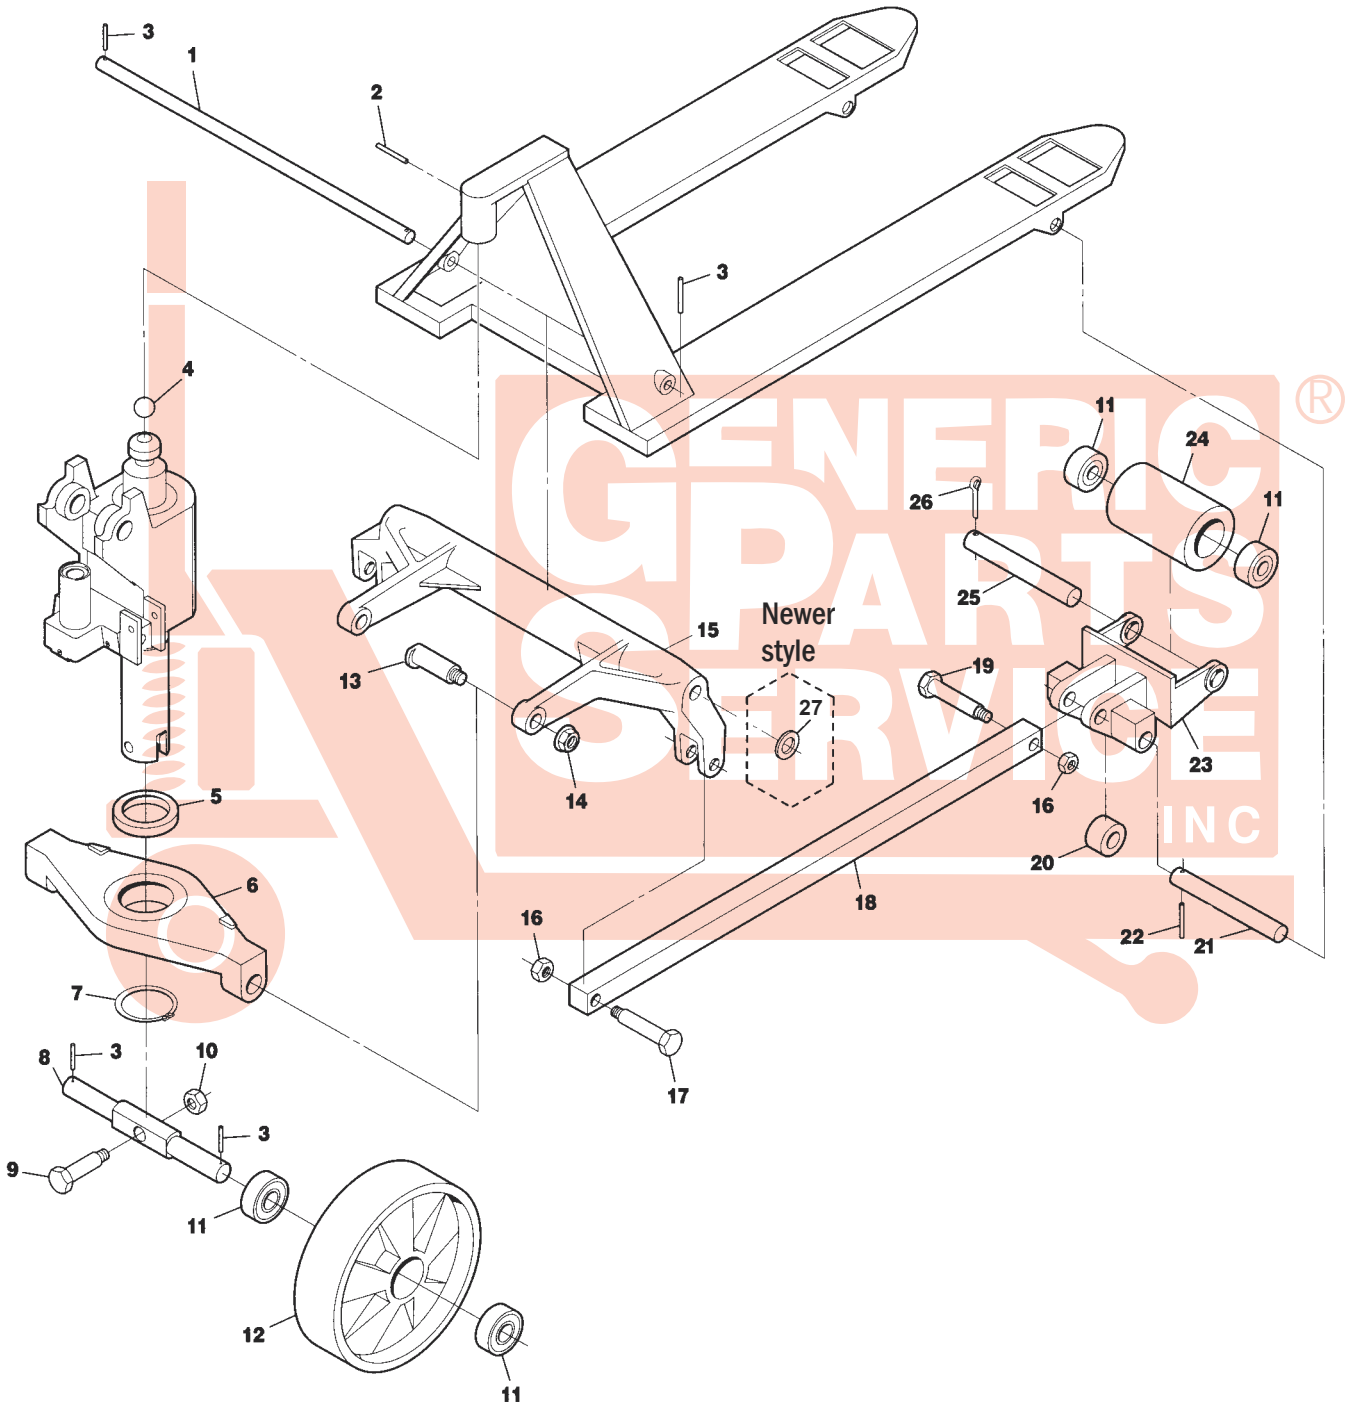

Pallet Mule AA5000 and AA5500 Frame

Pallet Mule AA5000 and AA5500 Frame

Item	Part No.	Description	List Price
1	AA-55-7	Lifting Link Shaft, 27" Wide Jack	*38.00
2	AA-57	Roll Pin	\$0.50
3	AA-50	Roll Pin	\$0.50
4	AA-44	Ball	\$3.00
5	AA-30	Thrust Bearing	\$12.00
6	AA-61	Traverse	*79.00
7	AA-28	Snap Ring	\$1.00
8	AA-46	Steer Wheel Axle	\$12.00
9	AA-29	Shoulder Bolt	\$8.00
10	AA-29N	Lock Nut	\$0.50
11	AA-64	Bearing	\$5.00
12	AA-8x2 PMWB-HD	Steer Wheel Assembly, Red Ultra Poly On Aluminum Hub W/ Bearings (Older 8" Steer Wheel)	\$55.00
	AA-8x2 SMWB	Steer Wheel Assembly, Steel W/ Bearings (Older 8" Wheel)	\$59.00
	AA-7.25x2 PMWB-HD	Steer Wheel Assembly, Red Ultra Poly On Aluminum Hub W/ Bearings (Newer 7" Wheel)	\$55.00
	AA-7.25x2 PMWB-ST	Steer Wheel Assembly, Nylon On Poly Hub W/ Bearings (Newer 7" Wheel)	\$38.00
	AA-7.25x2	Steer Wheel Assembly, Nylon W/ Bearings (Newer 7" Wheel)	\$36.00
	GWK-PUAA-CK	Complete Wheel Kit, Incl. (2) Load Roller Assy, (2) Steer Wheel Assy W/ Bearings, Axles and Fasteners	\$124.95
13	AA-36	Shoulder Bolt	\$12.00
14	AA-39	Nut	\$1.00