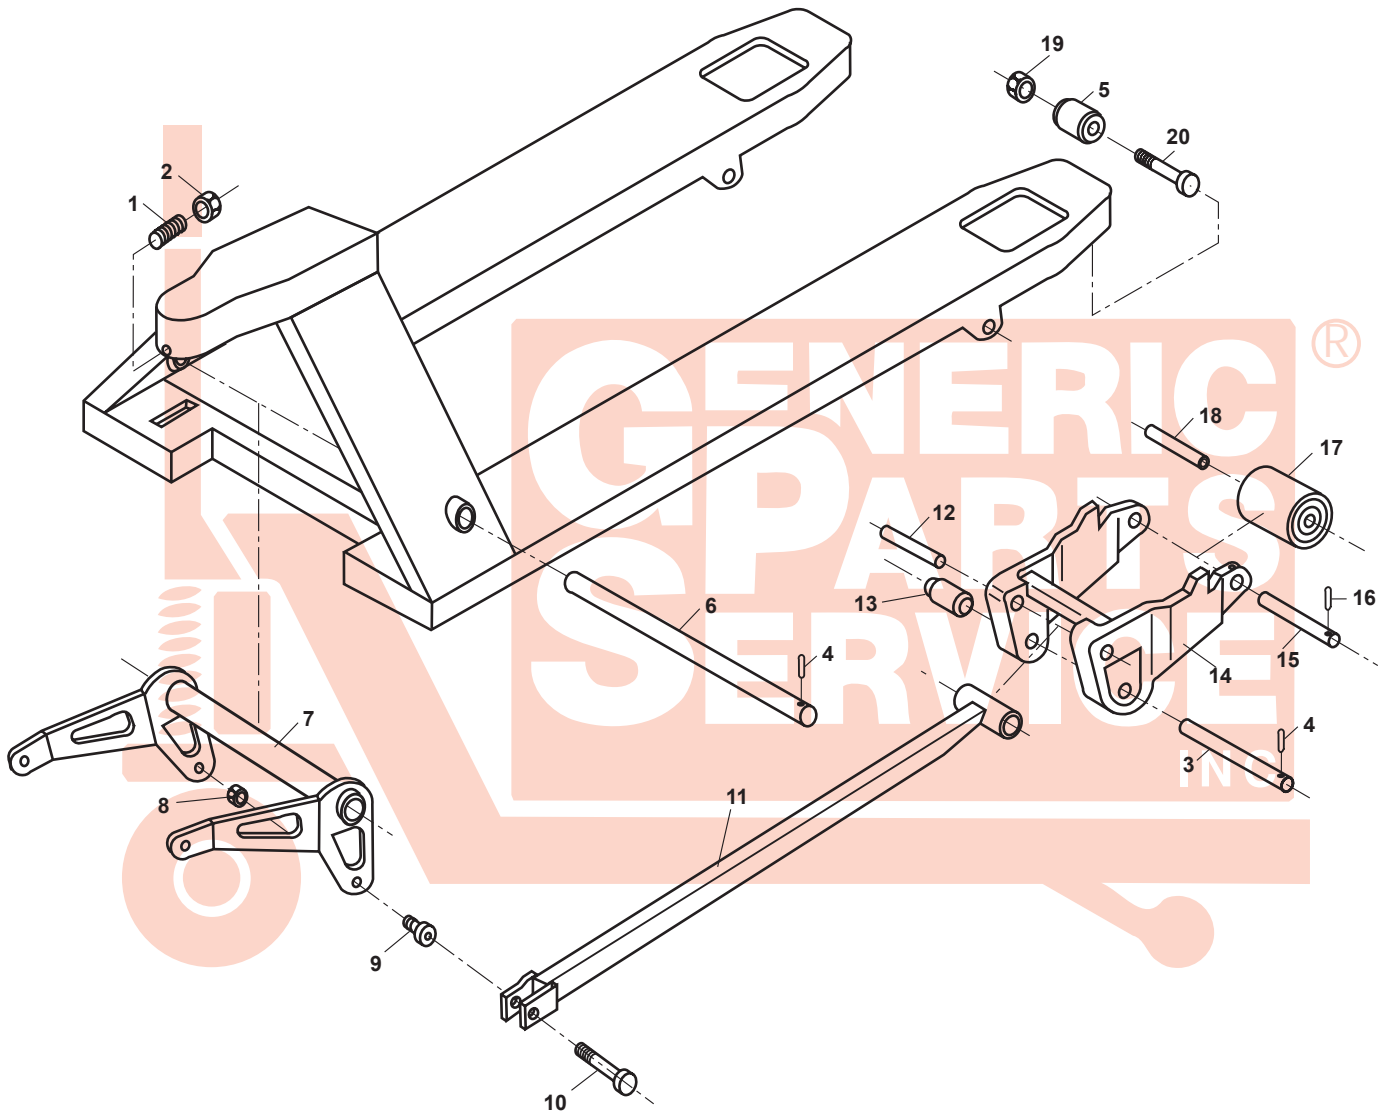

Pramac GS22 Frame

Pramac GS22 Frame

Item	Part No.	Description	List Price
1	G022307	Set Screw	\$3.00
2	G032308	Nut	\$0.50
3	S0002205040	Pivot Axle	\$8.00
4	G044312	Roll Pin	\$0.50
5	G056103	Entry Roller	\$7.00
6	S0003035042	Lifting Link Shaft, 27" Wide Jack	\$24.00
	S0003015038	Lifting Link Shaft, 20-1/2" Wide Jack	Special Order
7	S0013020079	Lifting Link, 27" Wide Jack	*\$79.00
	S0003020146	Lifting Link, 20-1/2" Wide Jack	Special Order
8	G032312	Nut	\$0.50
9	S0003015006	Eccentric	\$10.00
10	G022223	Bolt	\$2.00
11	S0012200155	Push Rod, 36" Forks	Special Order
	S0012200157	Push Rod, 42" Forks	Special Order
	S0012200159	Push Rod, 48" Forks	\$49.00

Item	Part No.	Description	List Price
12	S0002205038	Push Rod Axle	\$8.00
13	G056391	Exit Roller	\$8.00
14	S0012201004	Load Roller Bracket	\$49.00
15	S0002205039	Load Roller Axle	\$8.00
16	G044307	Roll Pin	\$0.50
17	S0002010328-D	Load Roller Assembly, Red Ultra Poly On Aluminum Hub W/ Bearings	\$38.00
	S0002010328	Load Roller Assembly, Black Ultra Poly On Steel Hub W/ Bearings	\$32.00
18	S0002206023	Bushing	\$2.00
19	G056103-N	Nut	\$0.50
20	G056103-B	Bolt	\$1.00