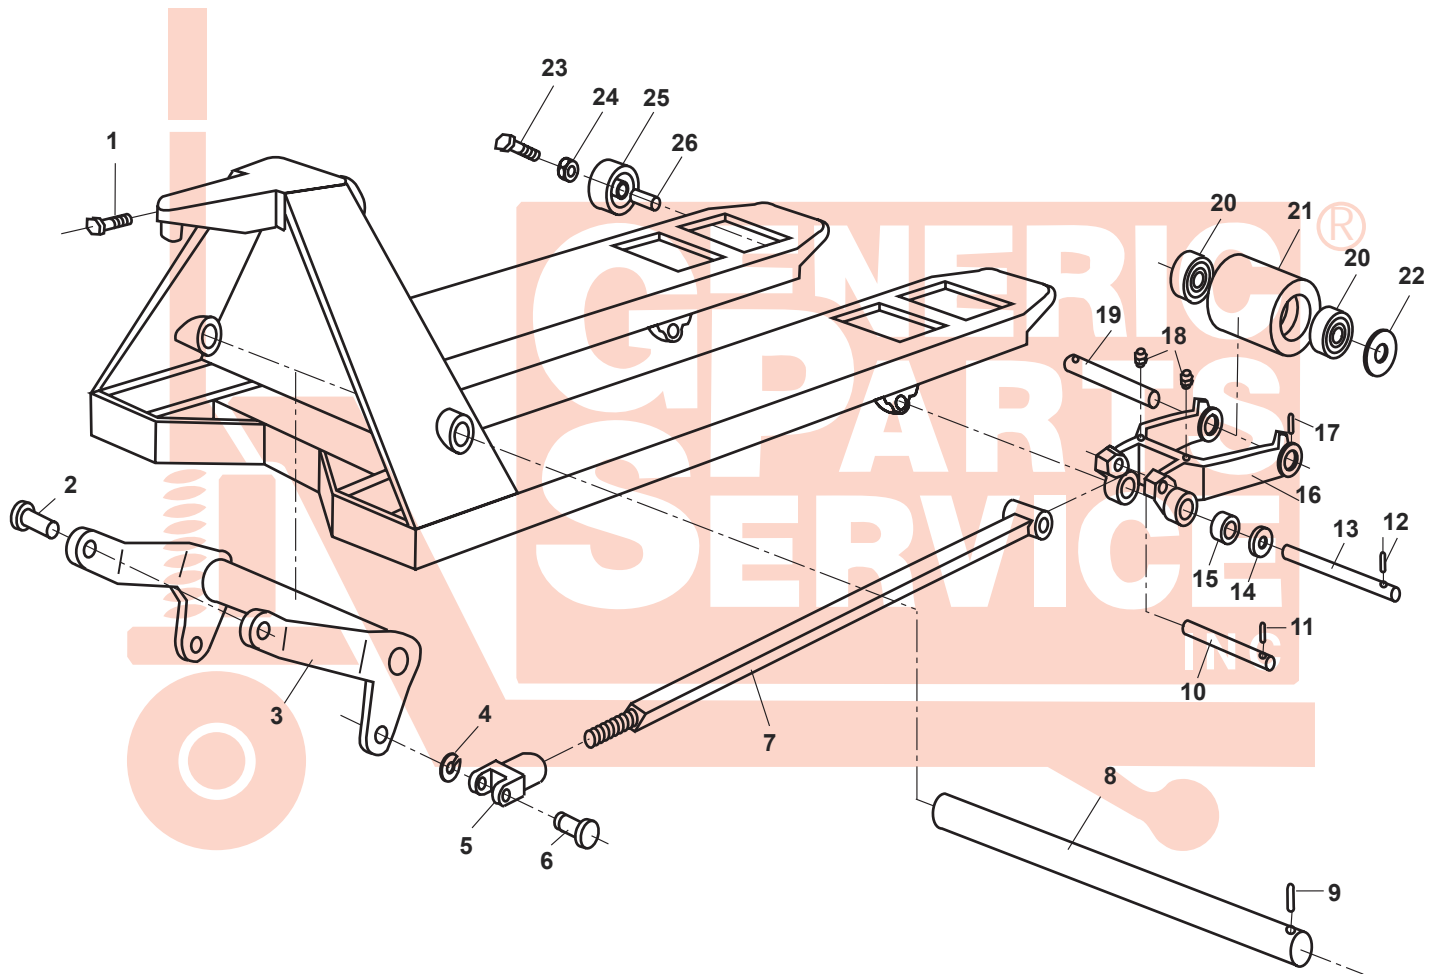

Valu-Jack 6600 Frame

Valu-Jack 6600 Frame

Item	Part No.	Description	List Price
1	66201	Set Screw	\$0.50
2	66207	Pin	\$8.00
3	66203	Lifting Link	\$49.00
4	66205	Snap Ring	\$0.50
5	66206	Connecting Link	\$10.00
6	66210	Pin	\$3.00
7	66208	Push Rod	\$32.00
8	66211	Lifting Link Shaft	\$18.00
9	66204	Roll Pin	\$0.50
10	66214	Push Rod Axle	\$8.00
11	66213	Roll Pin	\$0.50
12	66216	Roll Pin	\$0.50
13	66212	Pivot Axle	\$6.50
14	66243	Exit Roller	\$7.00
15	66244	Bushing	\$1.00
16	66215	Load Wheel Bracket	\$30.00
17	66204	Roll Pin	\$0.50

Item	Part No.	Description	List Price
18	66202	Grease Fitting (Threaded)	\$0.50
19	66217	Load Wheel Axle	\$8.00
20	66220	Bearing	\$5.00
21	66225-D	Load Roller Assembly, Red Ultra Poly On Aluminum Hub W/ Bearings	\$38.00
	66225	Load Roller Assembly, Black Ultra Poly On Steel Hub W/ Bearings	\$32.00
	66225-N	Load Roller Assembly, Nylon W/ Bearings	\$30.00
	66225-S	Load Roller Assembly, Steel W/ Bearings	\$45.00
	GWK-VJ-LW	Load Wheel Kit, Incl. (2) Load Roller Assy W/ Bearings, Axles, and Fasteners	\$74.95
22	66219	Washer	\$0.50
23	66241	Bolt	\$0.50
24	66242	Nut	\$0.50
25	66239	Entry Roller	\$5.00
26	66240	Sleeve	\$1.50

Complete Wheel Kit

Load Wheel Kit