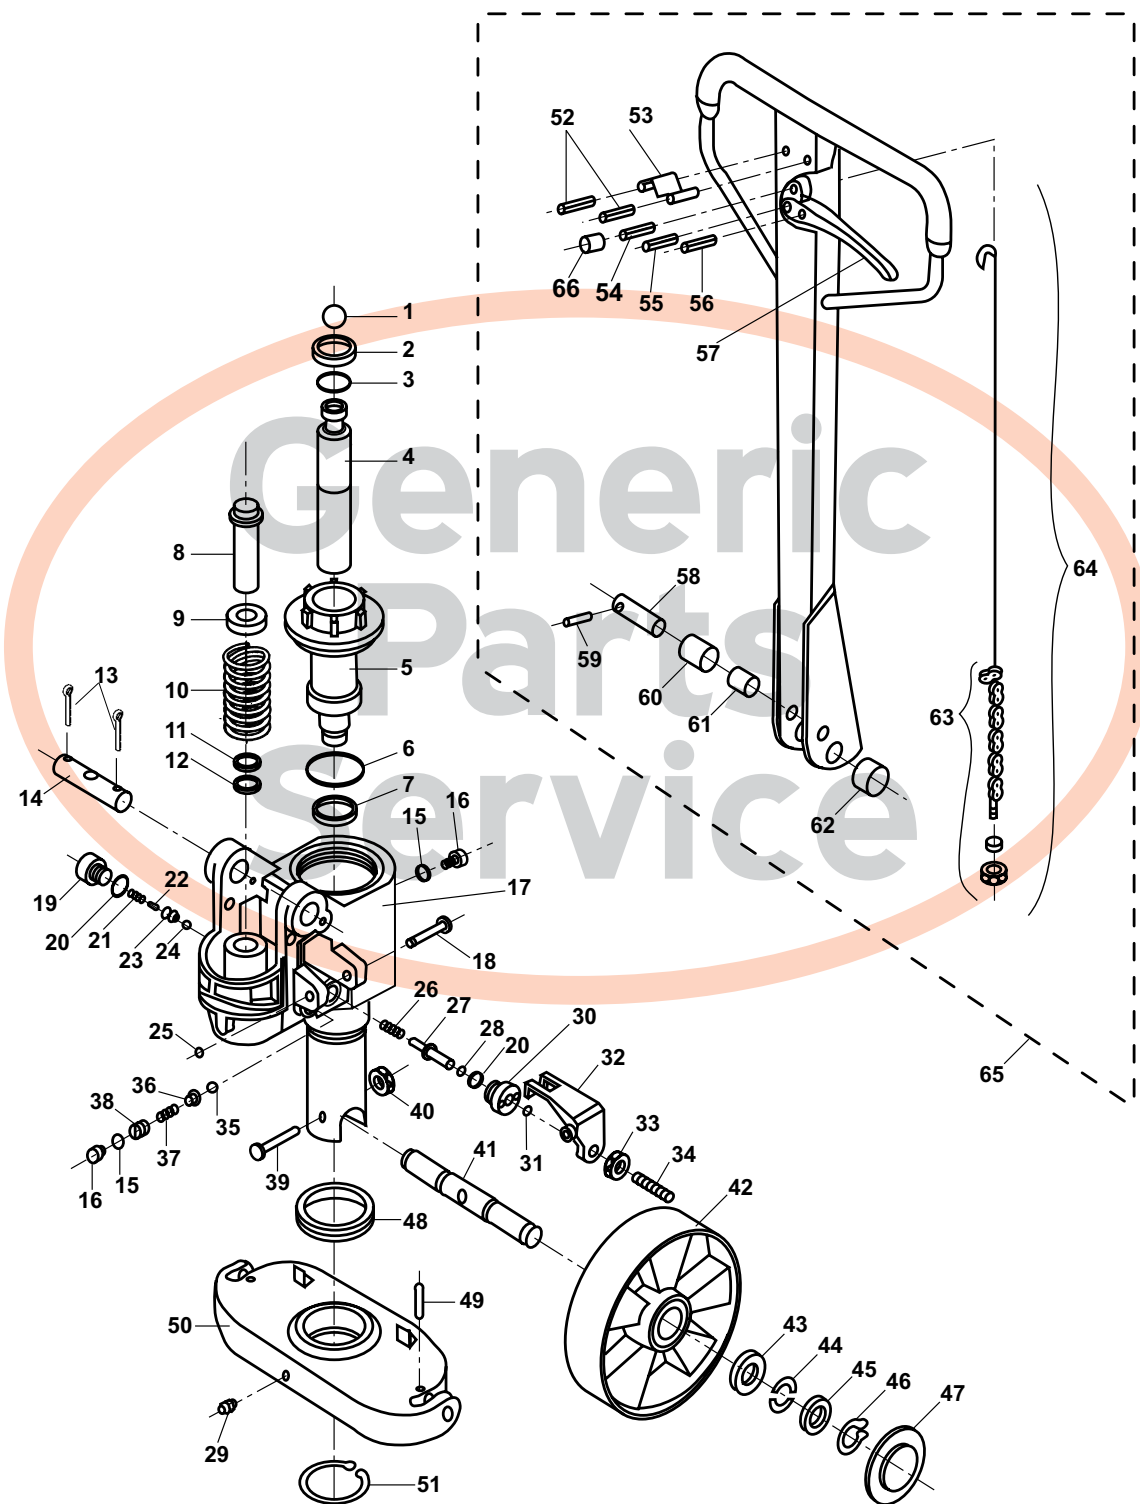

Valu-Jack 5500-2 Hydraulic Unit

Valu-Jack 5500-2 Hydraulic Unit

Item	Part No.	Description
1	55F146	Ball
2	A 55F145	Wiper
3	A 55F144	O-Ring
4	55F152	Piston Rod
5	55F143	Cylinder Cap
6	A 55F142	O-Ring
7	A 55F141	U-Cup
8	55F147	Pump Piston
9	55F148	Washer
10	55F149	Spring
11	A 55F150	Wiper
12	A 55F151	U-Cup
13	55F117	Cotter Pin
14	55F118	Handle Axle
15	A 55F126	Seal Washer
16	55F127	Screw Plug
17	55F100	Pump Assembly, Complete
18	55F140	Lever Plate Pin
19	55F119	Screw Plug
20	A 55F120	Seal Washer
21	55F121	Spring
22	55F122	Spindle, Dampening Valve
23	55F123	Seat, Dampening Valve
24	55F124	Steel Ball
25	55F153	Retaining Ring
26	55F128	Spring
27	55F129	Release Pin
28	A 55F130	O-Ring
29	55F15	Lube Fitting
30	55F131	Sleeve
31	A 55F132	O-Ring
32	55F135	Lever Plate
33	55F134	Jam Nut
34	55F133	Adjustment Screw
35	55F139	Steel Ball
36	55F138	Valve Ball Seat
37	55F137	Spring
38	55F136	Adjustment Screw
39	55F3	Bolt
40	55F44	Nut