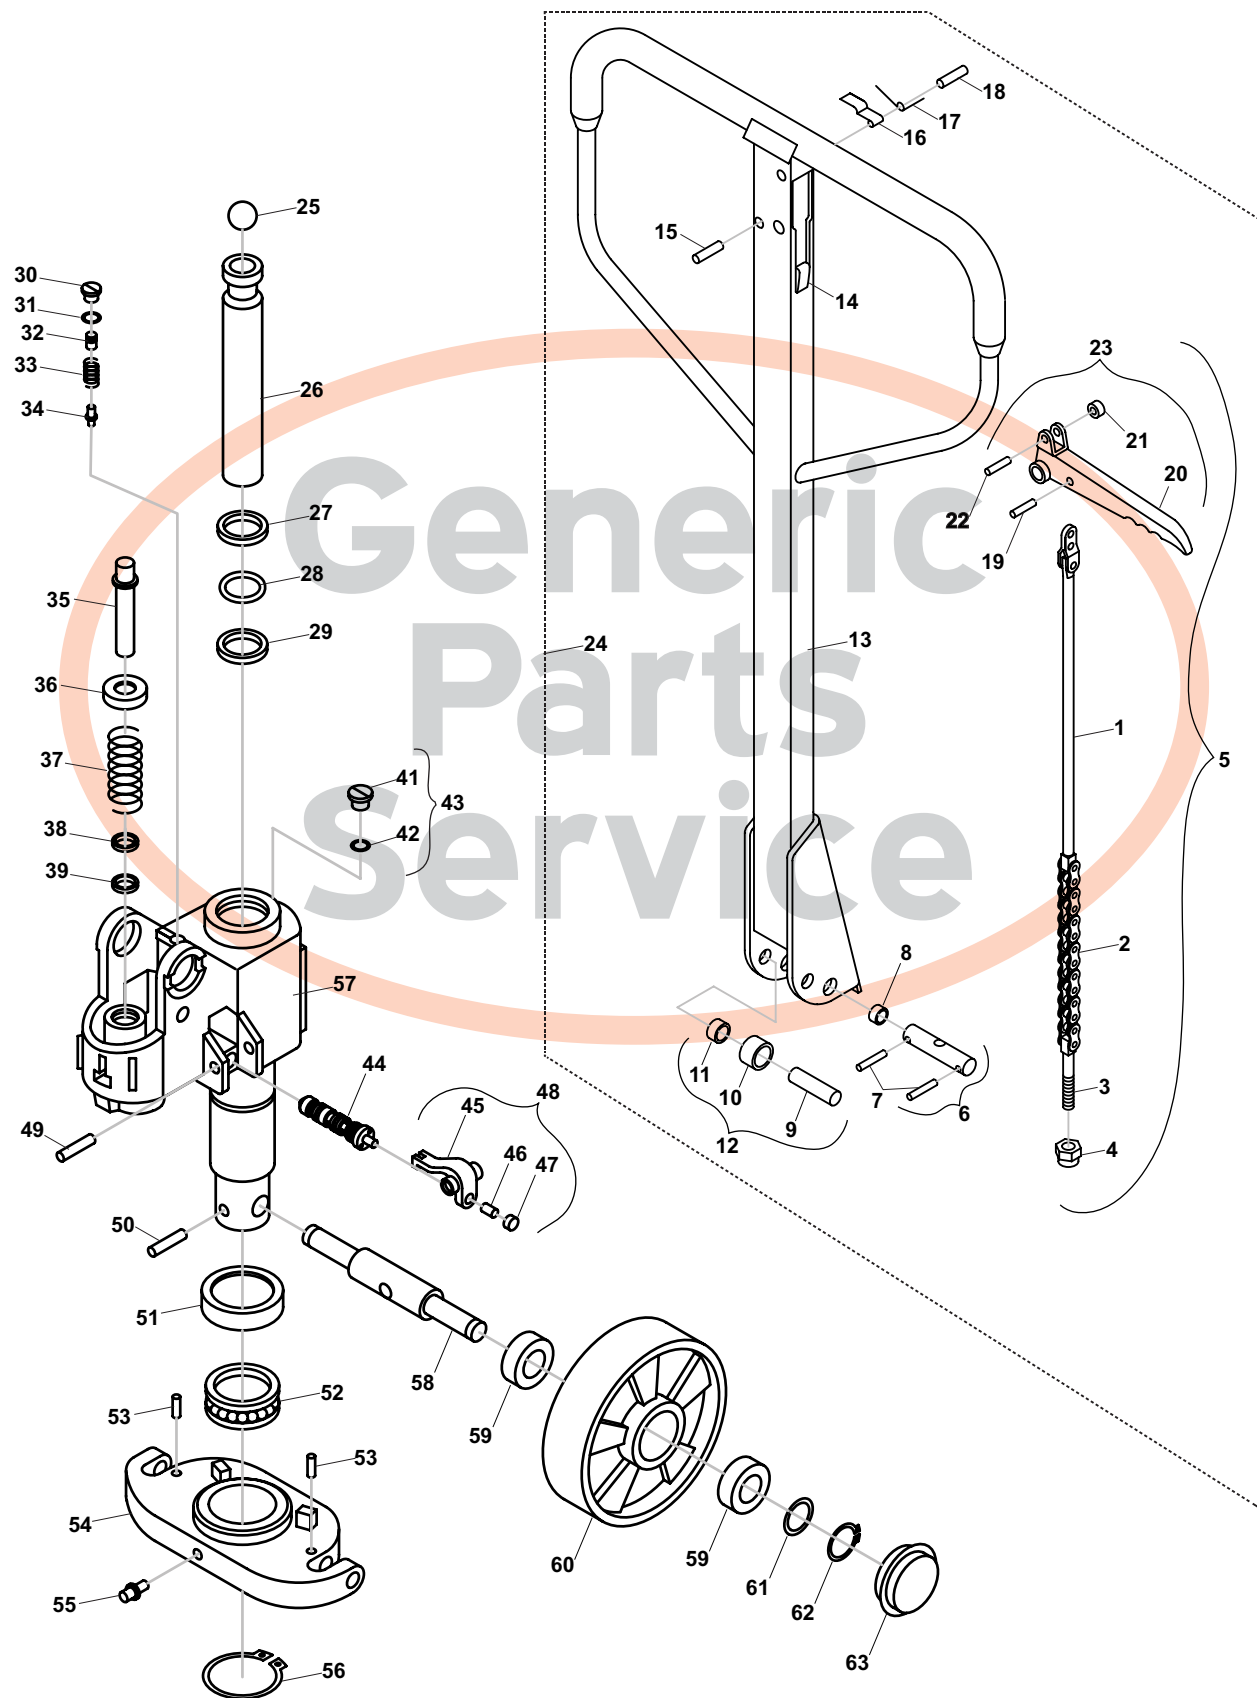

Wesco CPI Hydraulic Unit

(Model Numbers: 272655, 272656, 272657, 272658, 272659, 272660)

Wesco CPI Hydraulic Unit

(Model Numbers: 272655, 272656, 272657, 272658, 272659, 272660)

Item	Part No.	Description
1	A101	Release Rod
2	A102	Chain & Adjustment Bolt, Includes 2 & 3
3	A103	Adjusting Bolt
4	A104	Adjusting Nut
5	270060	Handle Release Assy, Includes 1-4 & 27-31
6	270004	Handle Axle, Includes 6 & 7
7	A106	Elastic Pin
8	273008	Bushing
9	A108	Roller Pin
10	A109	Pressure Roller
11	A109A	Bushing
12	270005	Pressure Roller Assembly, Includes 9, 10 & 11
13	A110	Handle
14	A111	Stop Rubber
15	A112	Roll Pin
16	A113	Blade Spring
17	A114	Spring
18	A115	Roll Pin
19	A116	Roll Pin
20	A117	Control Handle
21	A118	Roller
22	A119	Elastic Pin
23	272791	Control Handle Kit, Includes 20, 21 & 22
24	270007	Handle Assembly Complete, Includes 1-23
25	270059	Steel Ball
26	270058	Piston Rod
27	A A327	Wiper
28	A A326	O-Ring
29	A A325	U-cup
30	A330	Screw Plug
31	A A331	O-Ring
32	A332	Adjustment
33	A333	Overload Spring
34	A334	Overload Valve
35	270035	Pump Piston
36	270032	Spring Cap
37	270033	Spring
38	A A304	Wiper
39	A A305	U-cup
41	A324	Screw Plug
42	A A323	Seal Washer
43	270057	Screw Plug Kit
44	272664	Valve Cartridge
45	A319	Release Lever
46	A318	Adjustment Screw