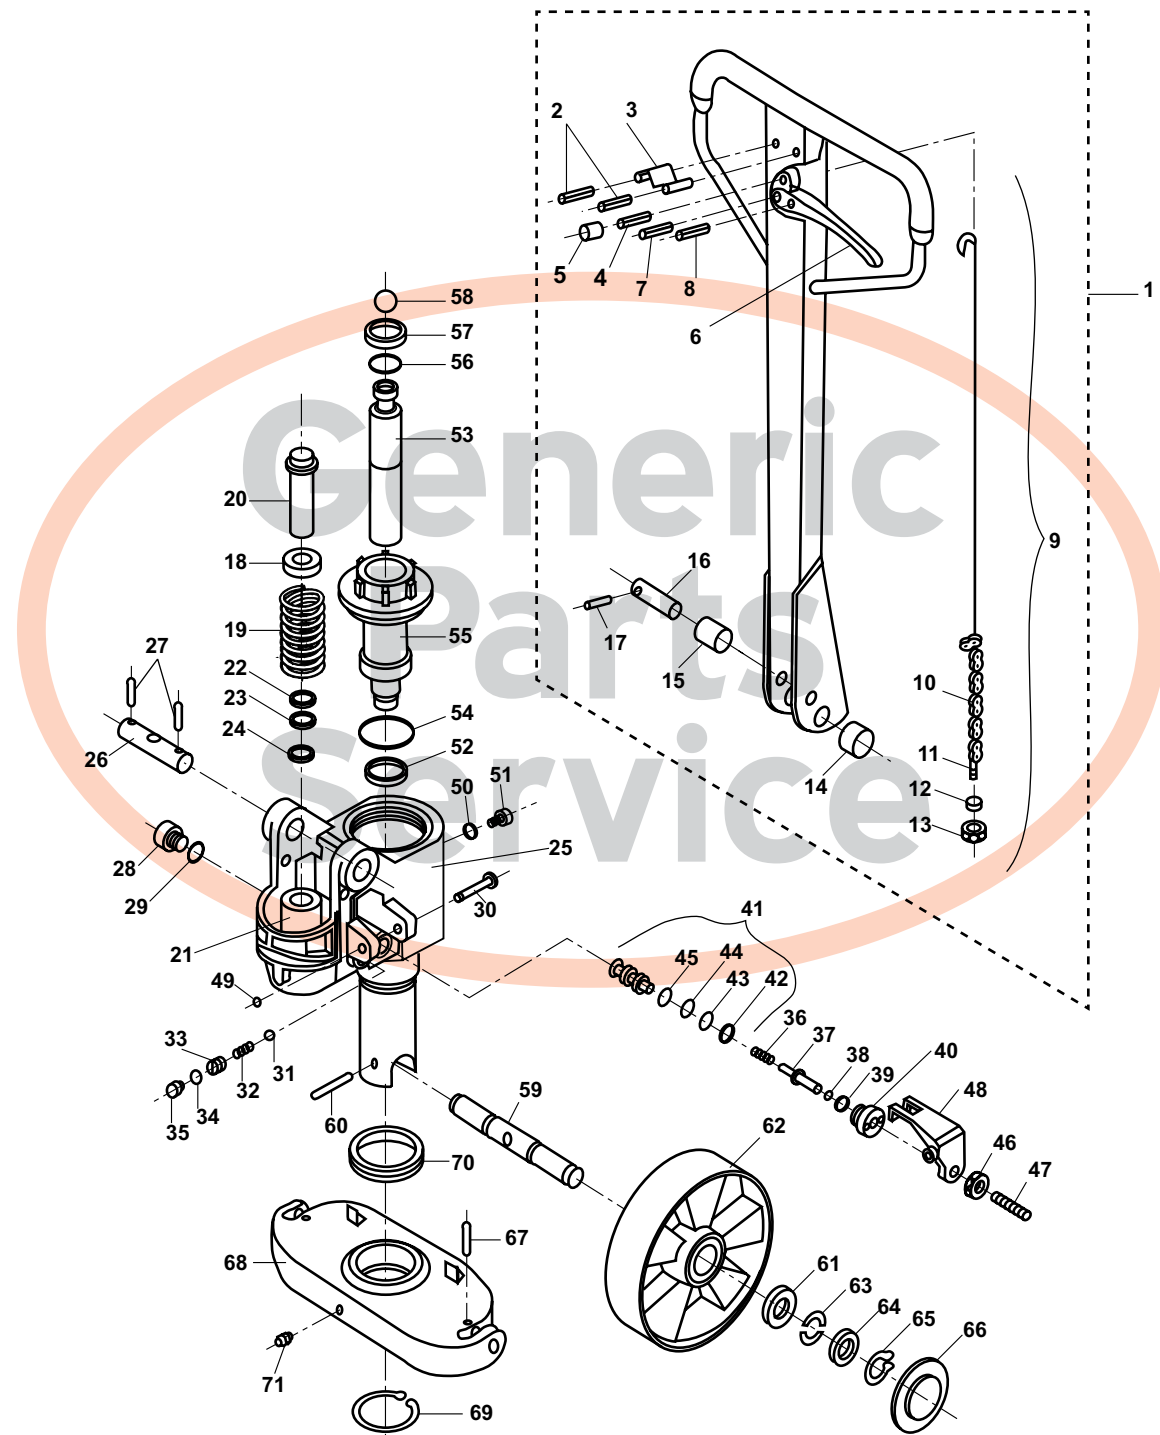

Jet PTW Series Hydraulic Unit

Jet PTW Series Hydraulic Unit

Item	Part No.	Description
1	PT2036-3-1	Handle Assembly
2	PT2036-1-2	Roll Pin
3	PT2036-1-3	Blade Spring
4	PT2036-1-4	Roll Pin
5	PT2036-1-5	Rubber Stop
6	PT2036-1-6	Lowering Lever
7	PT2036-1-7	Roll Pin
8	PT2036-1-8	Roll Pin
9	PT2036-1-9	Control Rod Assembly
10	PT2036-1-10	Chain
11	PT2036-1-11	Chain Anchor
12	TS-1540031	Jam Nut
13	TS-1541011	Lock Nut
14	PT2036-1-14	Bushing
15	PT2036-1-15	Pressure Roller
16	PT2036-1-16	Roller Shaft
17	PT2036-1-17	Roll Pin
18	PT2036-2-1	Spring Cap
19	PT2036-2-2	Handle Return Spring
20	PT2036-2-3	Pump Piston
21	PT2036-2-4	Pump Cylinder
22	A PT2036-2-5	Wiper Seal
23	A PT2036-2-6	U-Cup
24	PT2036-2-7	Copper Washer
25	PT2036-3-2	Pump Assembly
26	PT2036-2-9	Handle Pivot Pin
27	PT2036-2-10	Roll Pin
28	PT2036-2-11	Valve Plug
29	A PT2036-2-12	Seal Washer
30	PT2036-2-13	Lever Pin
31	B PT2036-2-14	Chrome Ball
32	B PT2036-2-15	Overload Spring
33	B PT2036-2-16	Adjustment Screw
34	A,B PT2036-2-17	Seal Washer
35	B PT2036-2-18	Valve Plug
36	PT2036-2-19	Release Pin Spring
37	PT2036-2-20	Release Pin
38	A PT2036-2-21	O-ring
39	A PT2036-2-22	O-ring
40	PT2036-2-23	Valve Sleeve
41	PT2036-2-24	Valve Assembly
42	A PT2036-2-25	Backup Ring, 17MM