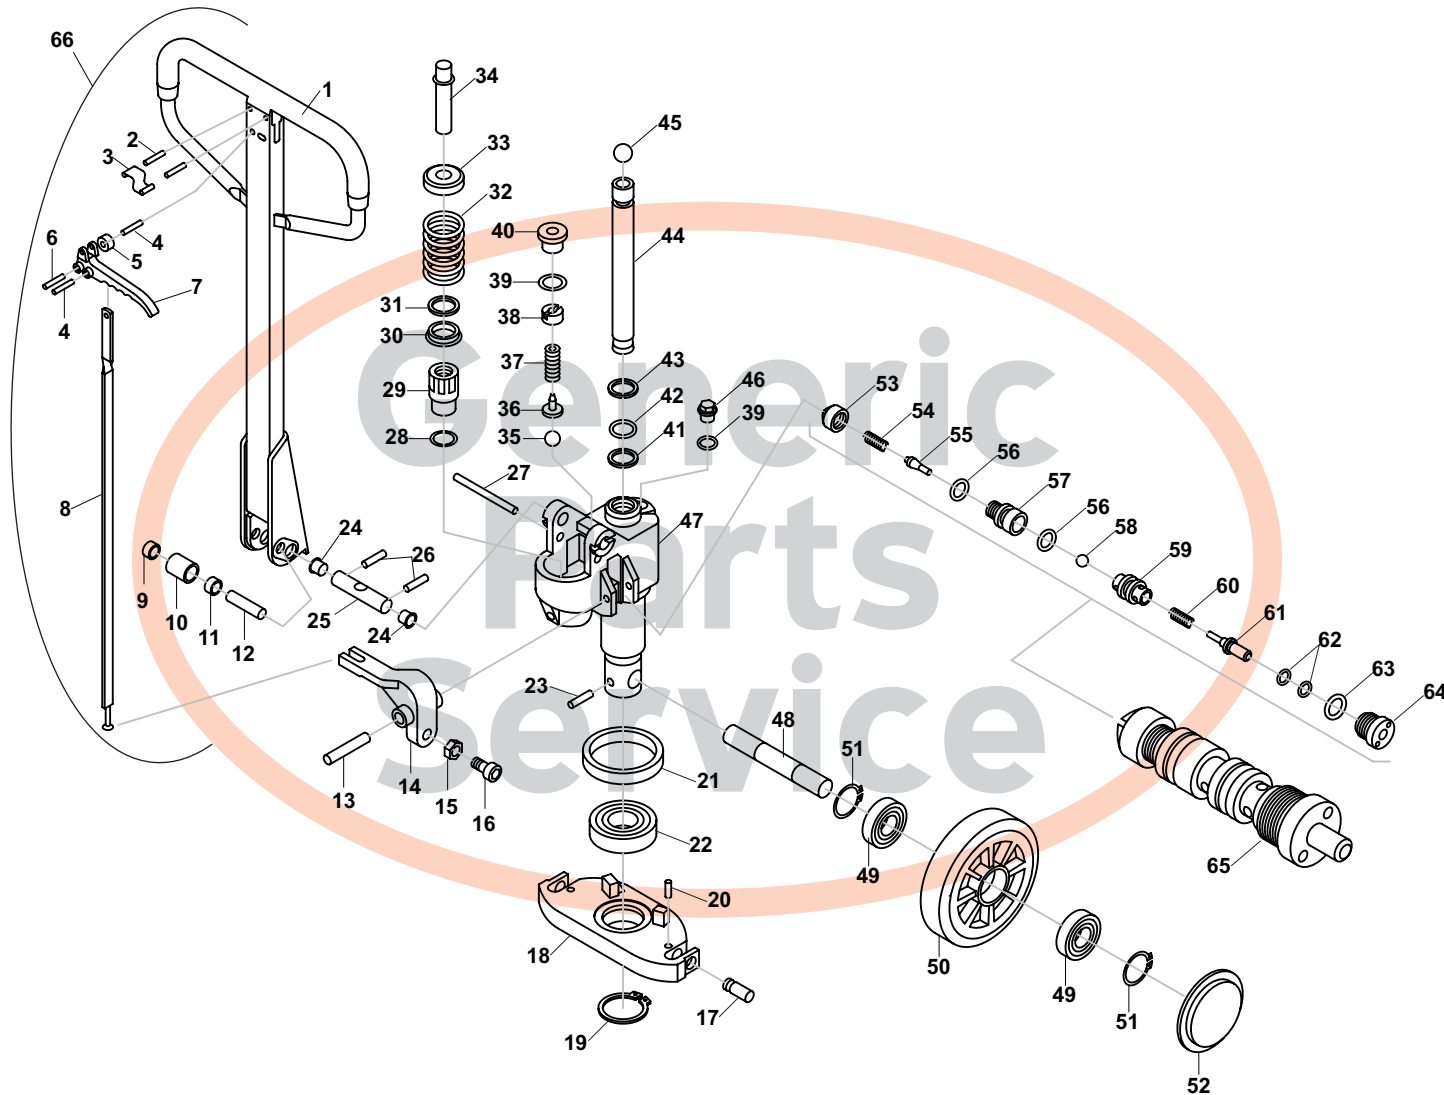

Jet PTX & JTX Hydraulic Unit

Jet PTX & JTX Hydraulic Unit

Item	Part No.	Description
1	PTX2748-001	Handle
2	PTX2748-002	Roll Pin
3	PTX2748-003	Block Spring
4	PTX2748-004	Roll Pin
5	PTX2748-005	Roller
6	PT3348J-077	Roll Pin
7	PTX2748-008	Control Lever
8	PTX2748-009	Release Rod
	JTX2748-009	Release Rod (JTX)
9	PTX2748-010	Oil Lite Bushing
10	PTX2748-011	Roller
11	PTX2748-012	Oil Lite Bushing
12	PTX2748-013	Roller Pin
13	PTX2748-014	Roll Pin
14	PTX2748-015	Release Lever
15	TS-2311061	Hex Nut
16	TS-1503051	Socket Head Cap Screw
17	PTX2748-018	Shoulder Pin
	JTX2748-018A	Shoulder Pin (JTX)
18	PTX2748-019A	Traverse
	JTX2748-019A	Traverse (JTX)
19	PTX2748-020A	Snap Ring
20	PT2748J-081	Roll Pin
21	PTX2748-022A	Washer
22	PTX2748-023	Ball Bearing
23	PT2748A-044	Roll Pin
24	PTX2748-027A	Oil Lite Bushing
25	PTX2748-028	Handle Pin
26	PTX2748-029	Roll Pin
27	PTX2748-030	Pump Retainer Pin
28	PTX2748-031A	Washer
29	PTX2748-032A	Plunger Housing
30	A, B PTX2748-033A	U-Cup
31	A, B PTX2748-034A	Wiper
32	PTX2748-035	Spring
33	PTX2748-036	Spring Cap
34	PTX2748-037A	Plunger Piston
35	SB-6MM	Steel Ball
36	PT2748A-030	Spring Base
37	PT2748A-030A	Spring
38	PTX2748-041	Release Screw
39	A, B PTX2748-042	O-Ring
40	PTX2748-043	Pressure Adjust Screw
41	A PTX2748-045A	U-Cup
	B JTX2748-045A	U-Cup (JTX)