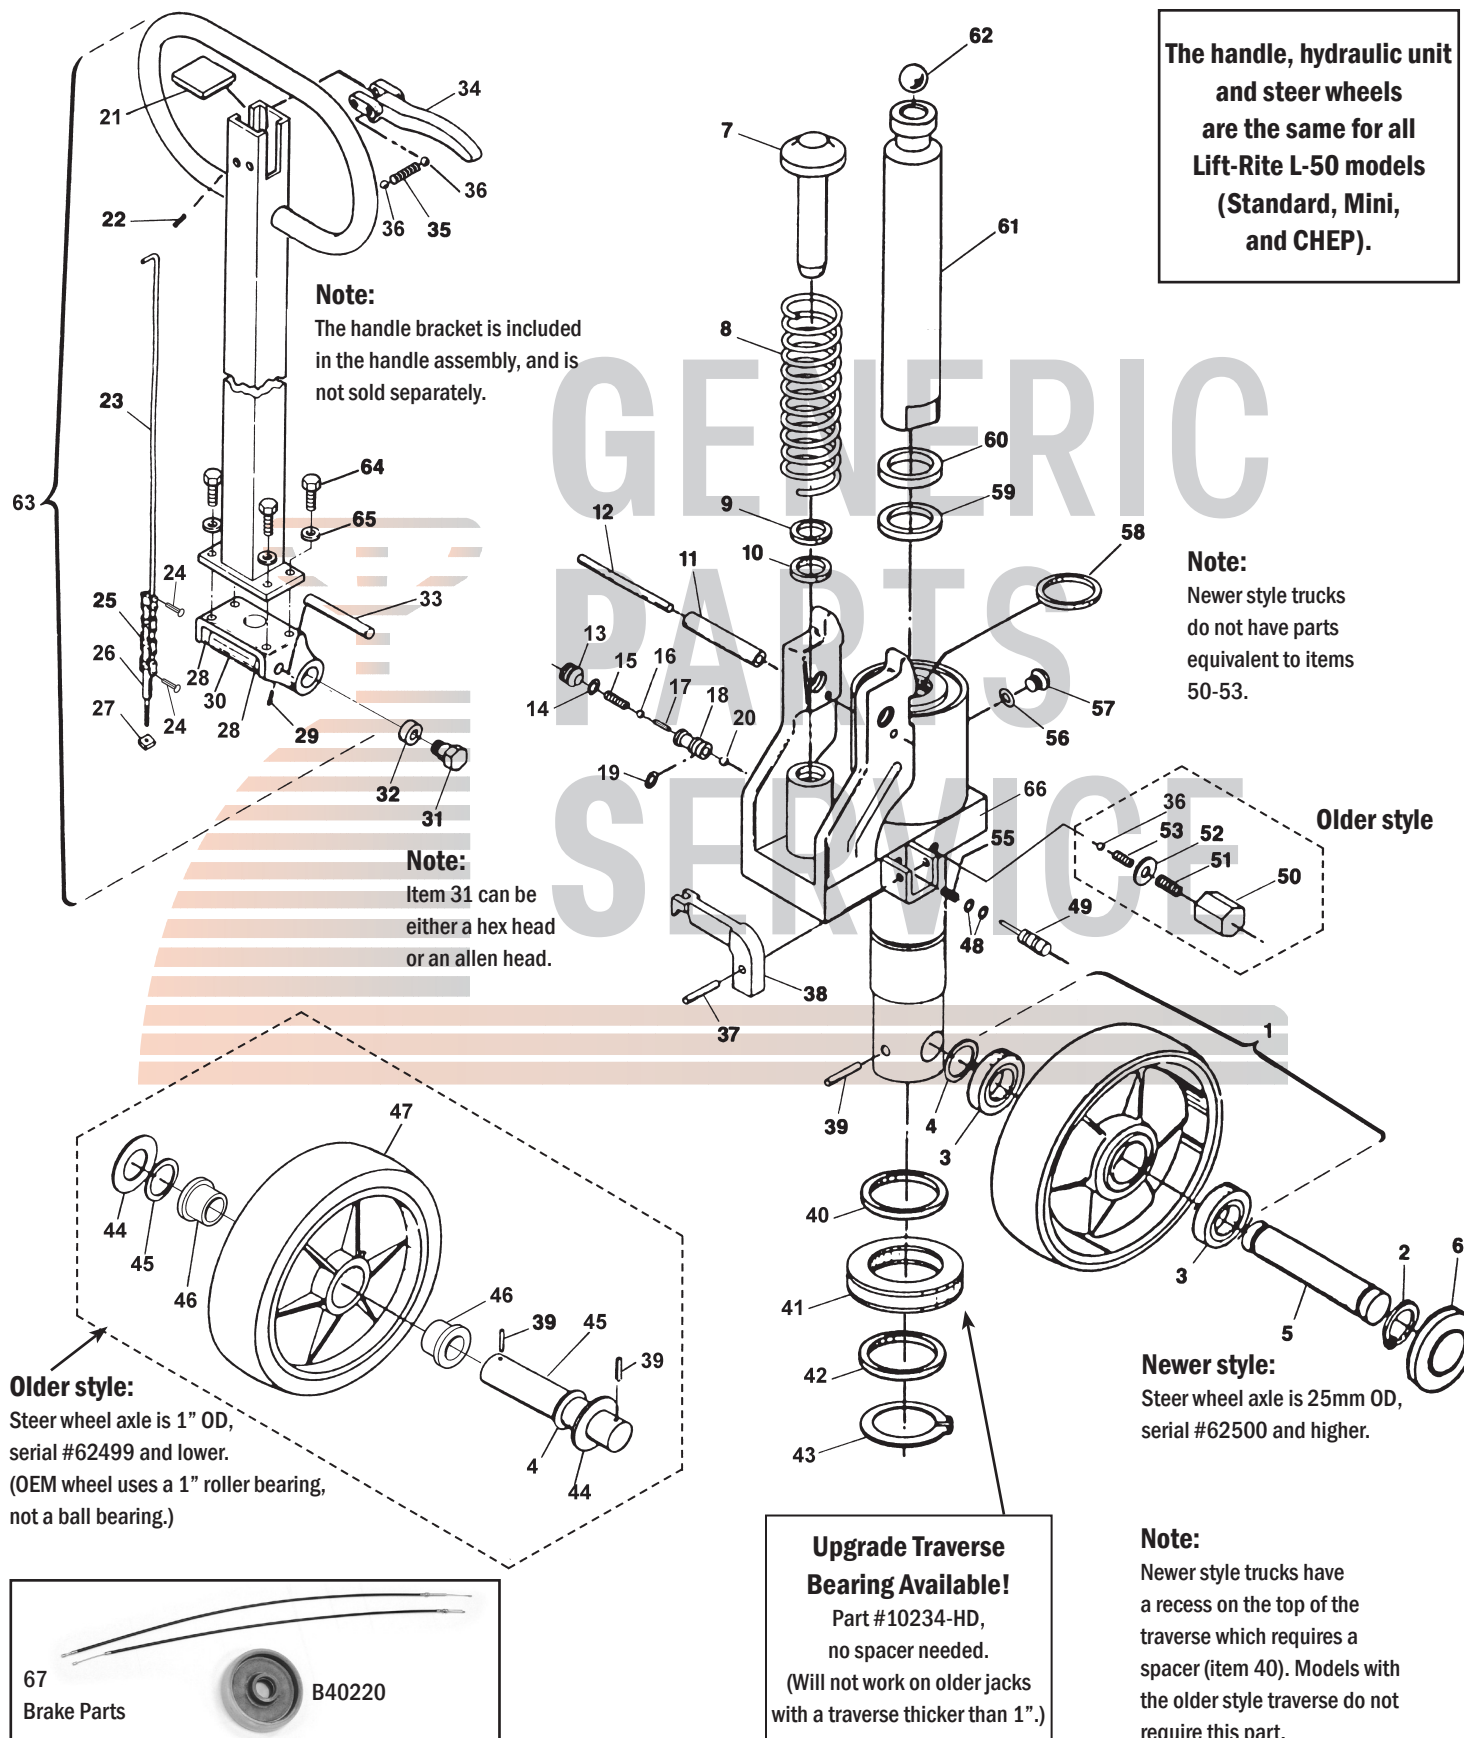

# Lift-Rite (Big Joe) L-50 Hydraulic Unit

Item	Part No.	Description
1	10236-B-A-HD	Steer Wheel Assembly, Red Ultra-Poly On Aluminum Hub W/ Bearings, 25mm Bearing ID
	10236-B-A-ST	Steer Wheel Assembly, Black Ultra-Poly On Nylon Hub W/ Bearings, 25mm Bearing ID
	10236-B-N-A	Steer Wheel Assembly, Nylon W/ Bearings, 25mm Bearing ID
	10236-B-S-A	Steer Wheel Assembly, Steel W/ Bearings, 25mm Bearing ID
	GWK-L50-CK	Complete Wheel Kit, (2) Ultra-Poly Load Roller Assemblies (70D), (2) Poly Steer Wheel Assemblies, W/ Bearings, Axles & Fasteners
2	10237	Snap Ring
3	10238-B	Ball Bearing (OEM Wheel Only)
	10238-AM	Bearing (GPS Wheel Only)
4	10239	Washer
5	10240-E	Steer Wheel Axle, 25mm Diameter
6	10236-C	Hub Cap
7	10250	Pump Piston Assembly
8	10253	Spring
9	A B 10251	Scraper
10	A B 10252	U-Cup
11	10277-B	Sleeve
12	10277-A	Roll Pin
13	A C 10266	Screw Plug
14	A B 10265	O-Ring
15	A C 10264	Spring
16	A B C 10261	Ball
17	A C 10263	Roll Pin
18	A C 10262	Valve
19	A B 10256	O-Ring
20	A B C 10261	Ball (5/16" Diameter)
	A B C 10261-A	Ball (11/32" Diameter)
21	10274-E	Handle Cap
22	10274-D	Roll Pin
23	10274-A	Control Rod
24	10273	Pin
25	10272	Chain
26	10270	Lower Control Rod
27	10271	Adjusting Nut
28	10206	Bushing
29	10274-S	Roll Pin
30	10274-R	Roller
31	10275	Shoulder Bolt (Hex Head)
	10275-A	Shoulder Bolt (Allen Head)
32	10203	Bushing
	10203-A	Bushing