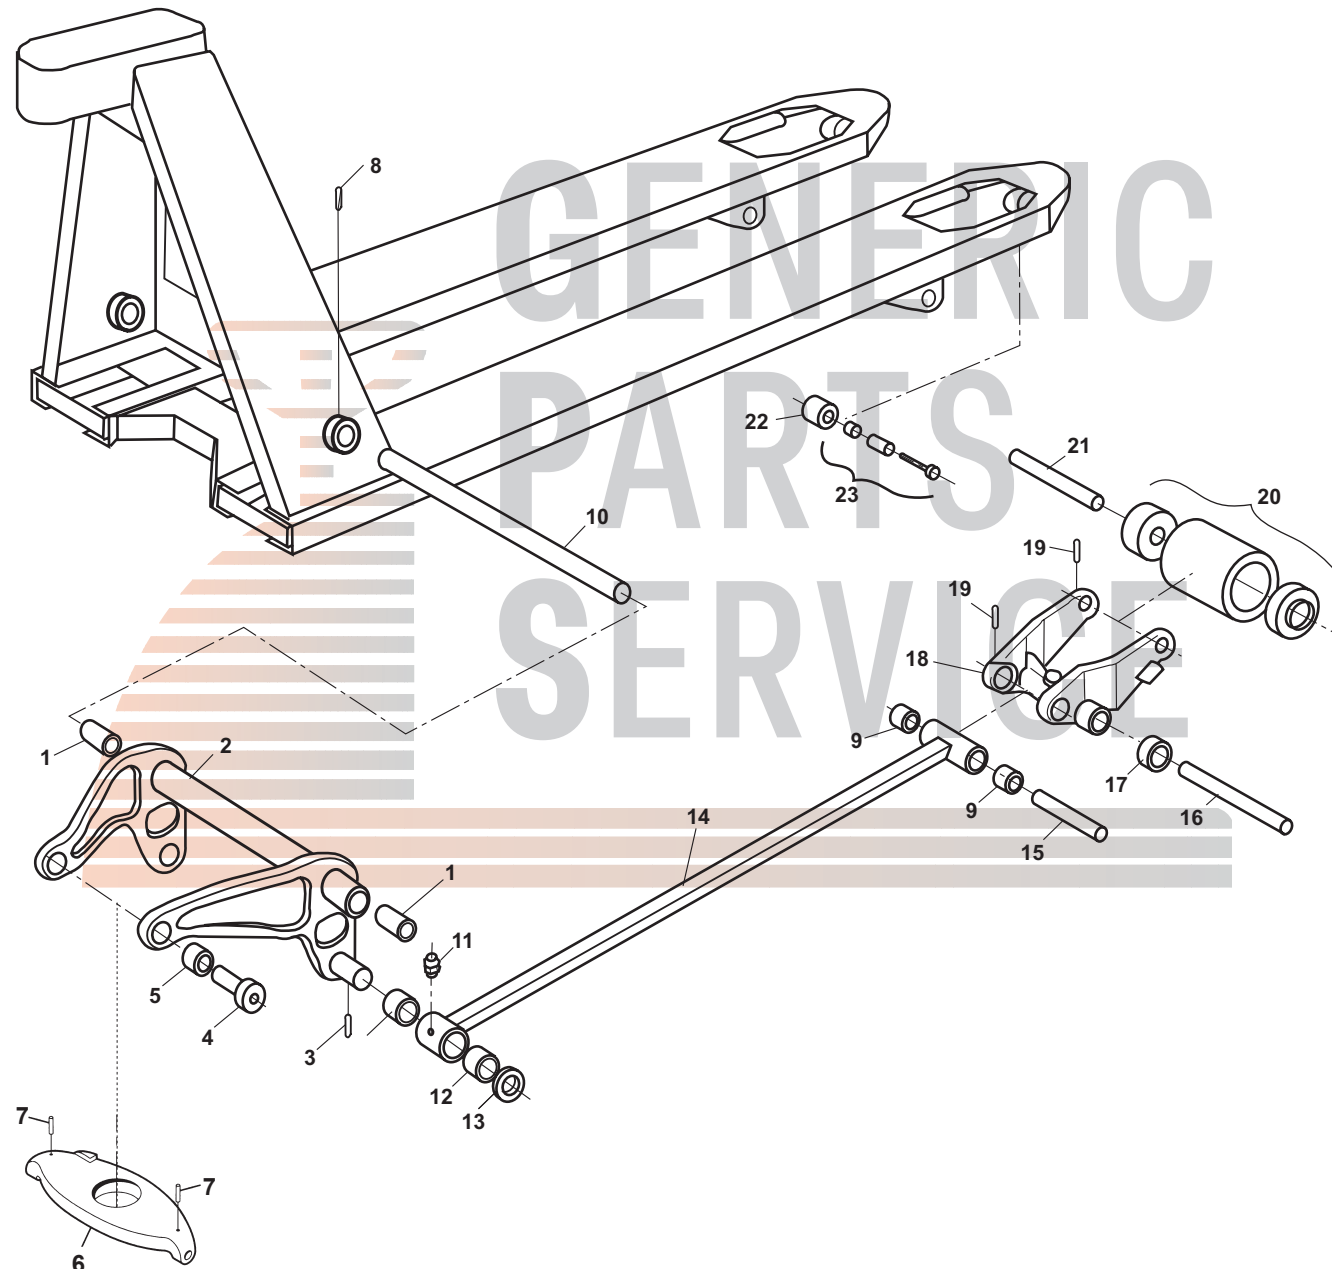

Lift-Rite (Big Joe) LRP 5000 Frame

Lift-Rite (Big Joe) LRP 5000 Frame

| Item | Part No. | Description |
|------|-------------|-------------------------------------|
| 1 | PL90503A | Bushing |
| 2 | PL90802B | Lifting Link, 20.5" Wide Jack |
| | PL90802A | Lifting Link, 27" Wide Jack |
| 3 | PL90569D | Roll Pin |
| 4 | PL10207 | Shoulder Pin |
| 5 | PL90806 | Bushing |
| 6 | PL20231 | Traverse |
| 7 | PL10205 | Split Pin |
| 8 | PL90569E | Roll Pin |
| 9 | PL90525A | Bushing |
| 10 | PL90504A | Lifting Link Shaft, 27" Wide Jack |
| | PL90504B | Lifting Link Shaft, 20.5" Wide Jack |
| 11 | PL10236PRES | Lube Fitting |
| 12 | PL90526A | Bushing |
| 13 | PL90527A | Washer |
| 14 | PL90524x36 | Push Rod, 36" Fork Length |
| | PL90524x42 | Push Rod, 42" Fork Length |
| | PL90524x48 | Push Rod, 48" Fork Length |

| Item | Part No. | Description |
|------|--------------|---|
| 15 | PL90525B | Axle |
| 16 | PL90519 | Axle |
| 17 | PL90520 | Steel Exit Roller |
| 18 | PL90512 | Load Roller Bracket (Includes Bushings) |
| 19 | PL90569F | Roll Pin |
| 20 | PL20210P-B-D | Load Roller Assembly, Red Ultra-Poly On Aluminum Hub W/ Bearings |
| | PL20210P-B | Load Roller Assembly, Black Ultra-Poly On Steel Hub W/ Bearings |
| | PL20210N-B | Load Roller Assembly, Nylon W/ Bearings |
| | PL20210S-B | Load Roller Assembly, Steel W/ Bearings |
| | GWK-LRP-LW | Load Wheel Kit, (2) Black Ultra-Poly Load Roller Assemblies (70D), W/ Bearings, Axles & Fasteners |
| 21 | PL90515 | Axle |
| 22 | PL10281 | Entry Roller |
| 23 | PL10285 | Axle Assembly W/ Sleeve and Nut |

Load Wheel Kit