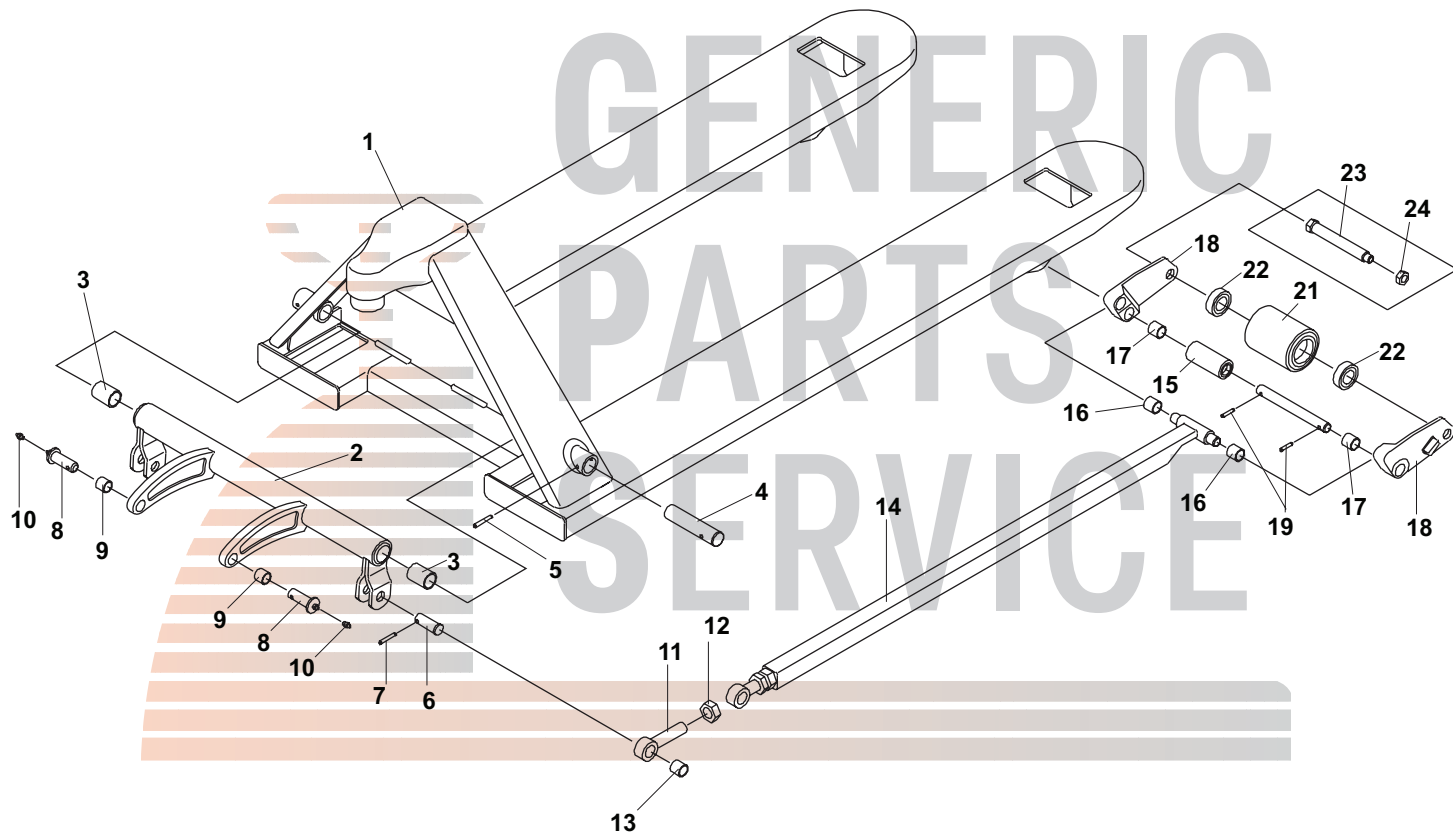

# Lift-Rite LCR55 Frame

Titan Series

# Lift-Rite LCR55 Frame

Titan Series

Item	Part No.	Description
1	PN30200	Chassis (Specify Length & Width)
2	PN30201	Lifting Link, 20.5" Wide Jack
	PN30202	Lifting Link, 27" Wide Jack
3	PN20203A	Bushing
4	PN20204	Bulkhead Pin
5	PN20269A	Spring Pin
6	PN20227	Eye Bolt Pin
7	PN20269B	Spring Pin
8	166701	Shoulder Pin
9	PL30206	Bushing
10	27662	Grease Fitting
11	PN20226	Eye Bolt
12	PN10224AF	Jam Nut
13	PN20226A	Bushing
14	PN20224X36	Push Rod, 36" Forks
	PN20224X42	Push Rod, 42" Forks
	PN20224X48	Push Rods 48" Forks

Item	Part No.	Description
15	PN20220	Exit Roller
16	PL20206	Bushing
17	PN20203	Bushing
18	PN20212	Load Wheel Bracket Assembly
19	PN20269	Spring Pin
20	PN20219	Pivot Axle
21	PL20210N-B	Load Roller Assembly, Nylon W/ Bearings
	PL20210P-B	Load Roller Assembly, Black Ultra-Poly on Steel Hub W/ Bearings
	PL20210S-B	Load Roller Assembly, Steel W/ Bearings
	GWK-LCR-LW	Load Wheel Kit, (2) Black Ultra-Poly (70D), Load Roller Assemblies, W/ Bearings, Axles & Fasteners
22	PL20214	Load Wheel Bearing
23	PL20215	Axle Assembly
24	PL10218	Lock Nut

### Load Wheel Kit