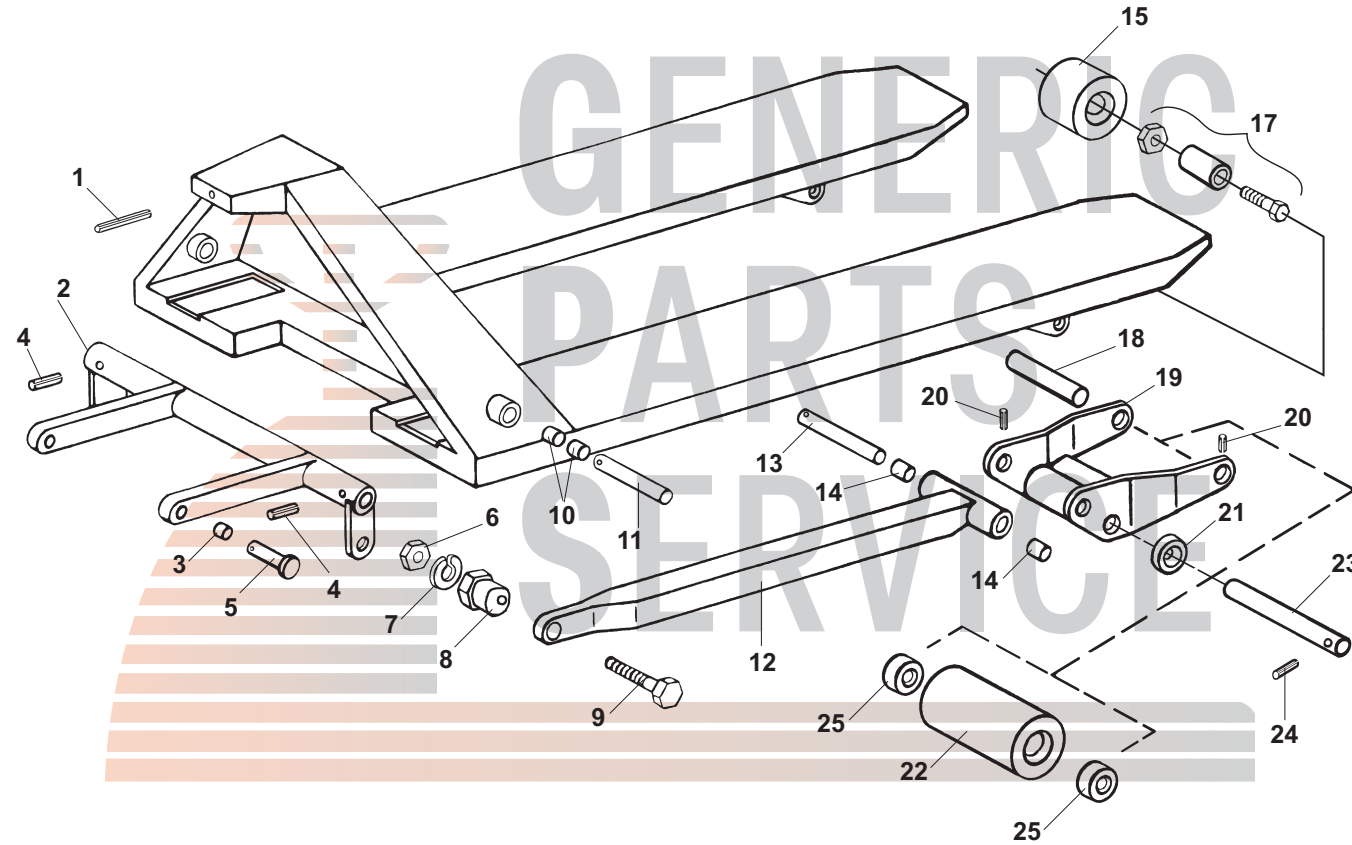

# Magnum (Intrupa) 5000 Frame

# Magnum (Intrupa) 5000 Frame

Item	Part No.	Description
1	520	Roll Pin
2	522	Lifting Link, 27" Wide Jack
	523	Lifting Link, 20-1/2" Wide Jack
3	108	Bushing
4	526	Roll Pin
5	525	Shoulder Pin
6	529	Lock Nut
7	519	Lock Washer
8	527	Eccentric Pin
9	528	Bolt
10	521	Bushing
11	530	Lifting Link Pin
12	535	Push Rod, 48" Forks
13	531	Pin

Item	Part No.	Description
14	108	Bushing
15	545	Entry Roller
17	546	Bushing and Axle Assembly
18	540	Axle
19	541	Load Roller Bracket
20	542	Roll Pin
21	544	Exit Roller
22	537-A	Load Roller Assembly, Black Ultra-Poly On Steel Hub W/ Bearings
	536-A	Load Roller Assembly, Nylon W/ Bearings
	538-A	Load Roller Assembly, Steel W/ Bearings
23	543	Axle
24	152	Roll Pin
25	539	Bearing