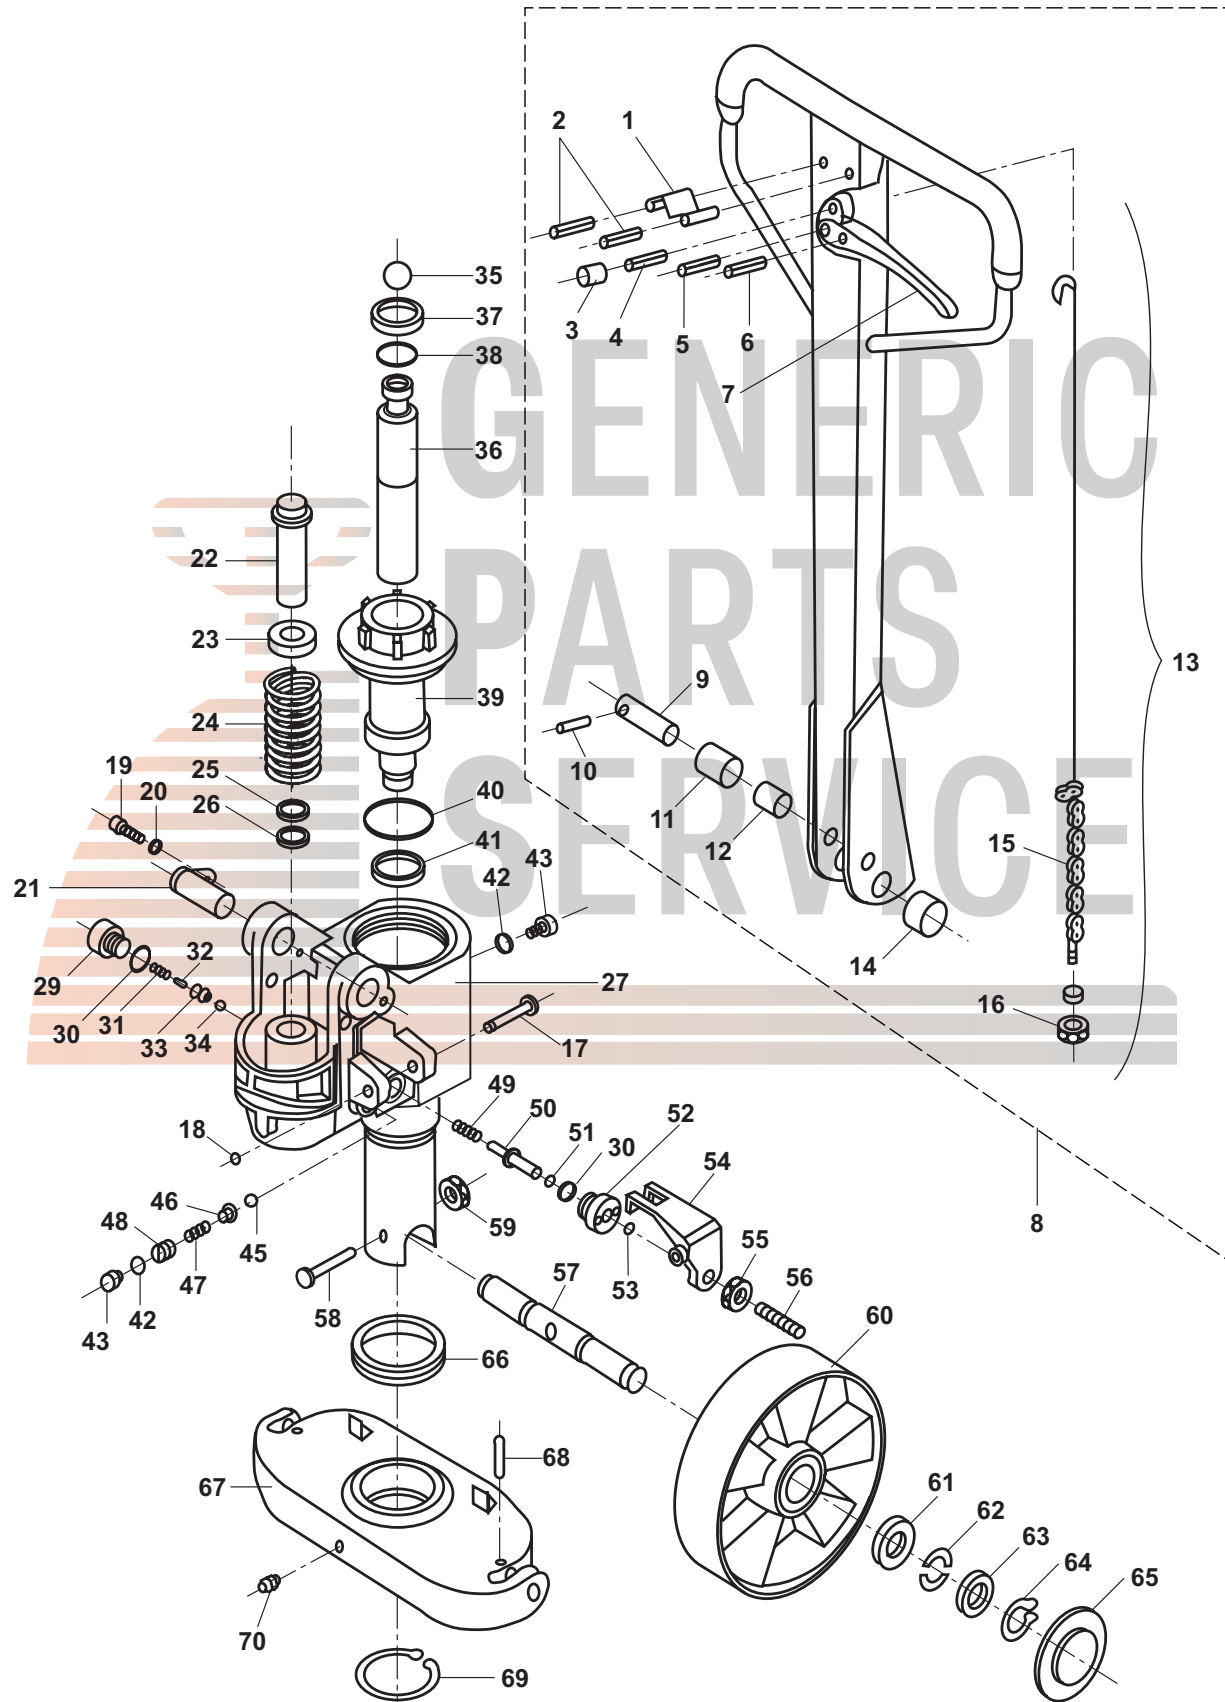

# Mobile ECO I-55 Hydraulic Unit

Item	Part No.	Description
1	12E101	Control Handle Spring
2	12E102	Roll Pin
3	12E103	Control Handle Roller
4	12E104	Roll Pin
5	12E105	Roll Pin
6	12E106	Roll Pin
7	12E107	Control Lever
8	120E1	Handle Assembly
9	12E109	Handle Pin
10	12E110	Roll Pin
11	12E111	Handle Pressure Roller
12	12E112	Handle Pin Bushing
13	12E113-A	Control Handle Rod Assembly
14	12E114	Handle Bushing
15	12E115	Chain
16	12E116	Adjustment Nut
17	12E140	Lever Plate Bolt
18	12E154	Retaining Ring
19	12E117	Screw
20	12E153	Lock Washer
21	12E118	Handle Pivot Pin
22	12E147	Pump Piston
23	12E148	Washer
24	12E149	Handle Return Spring
25	A 12E150	Wiper
26	A 12E151	U-Cup
27	120E0	New Replacement Pump HU MO ECO I-55 Rebuilt Pump Assembly-Exchange
29	12E119	Screw Plug
30	A 12E120	Seal Washer
31	12E121	Spring
32	12E122	Damping Valve Spindle
33	12E123	Damping Valve Seat
34	12E124	Ball
35	12E146	Ball
36	12E152	Lift Piston
37	A 12E145	Wiper
38	A 12E144	O-Ring
39	12E143	Cylinder Cap
40	A 12E142	O-Ring
41	A 12E141	U-Cup
42	A 12E126	Seal Washer
43	12E127	Bolt
45	12E139	Ball, Valve
46	12E138	Ball Valve Seat