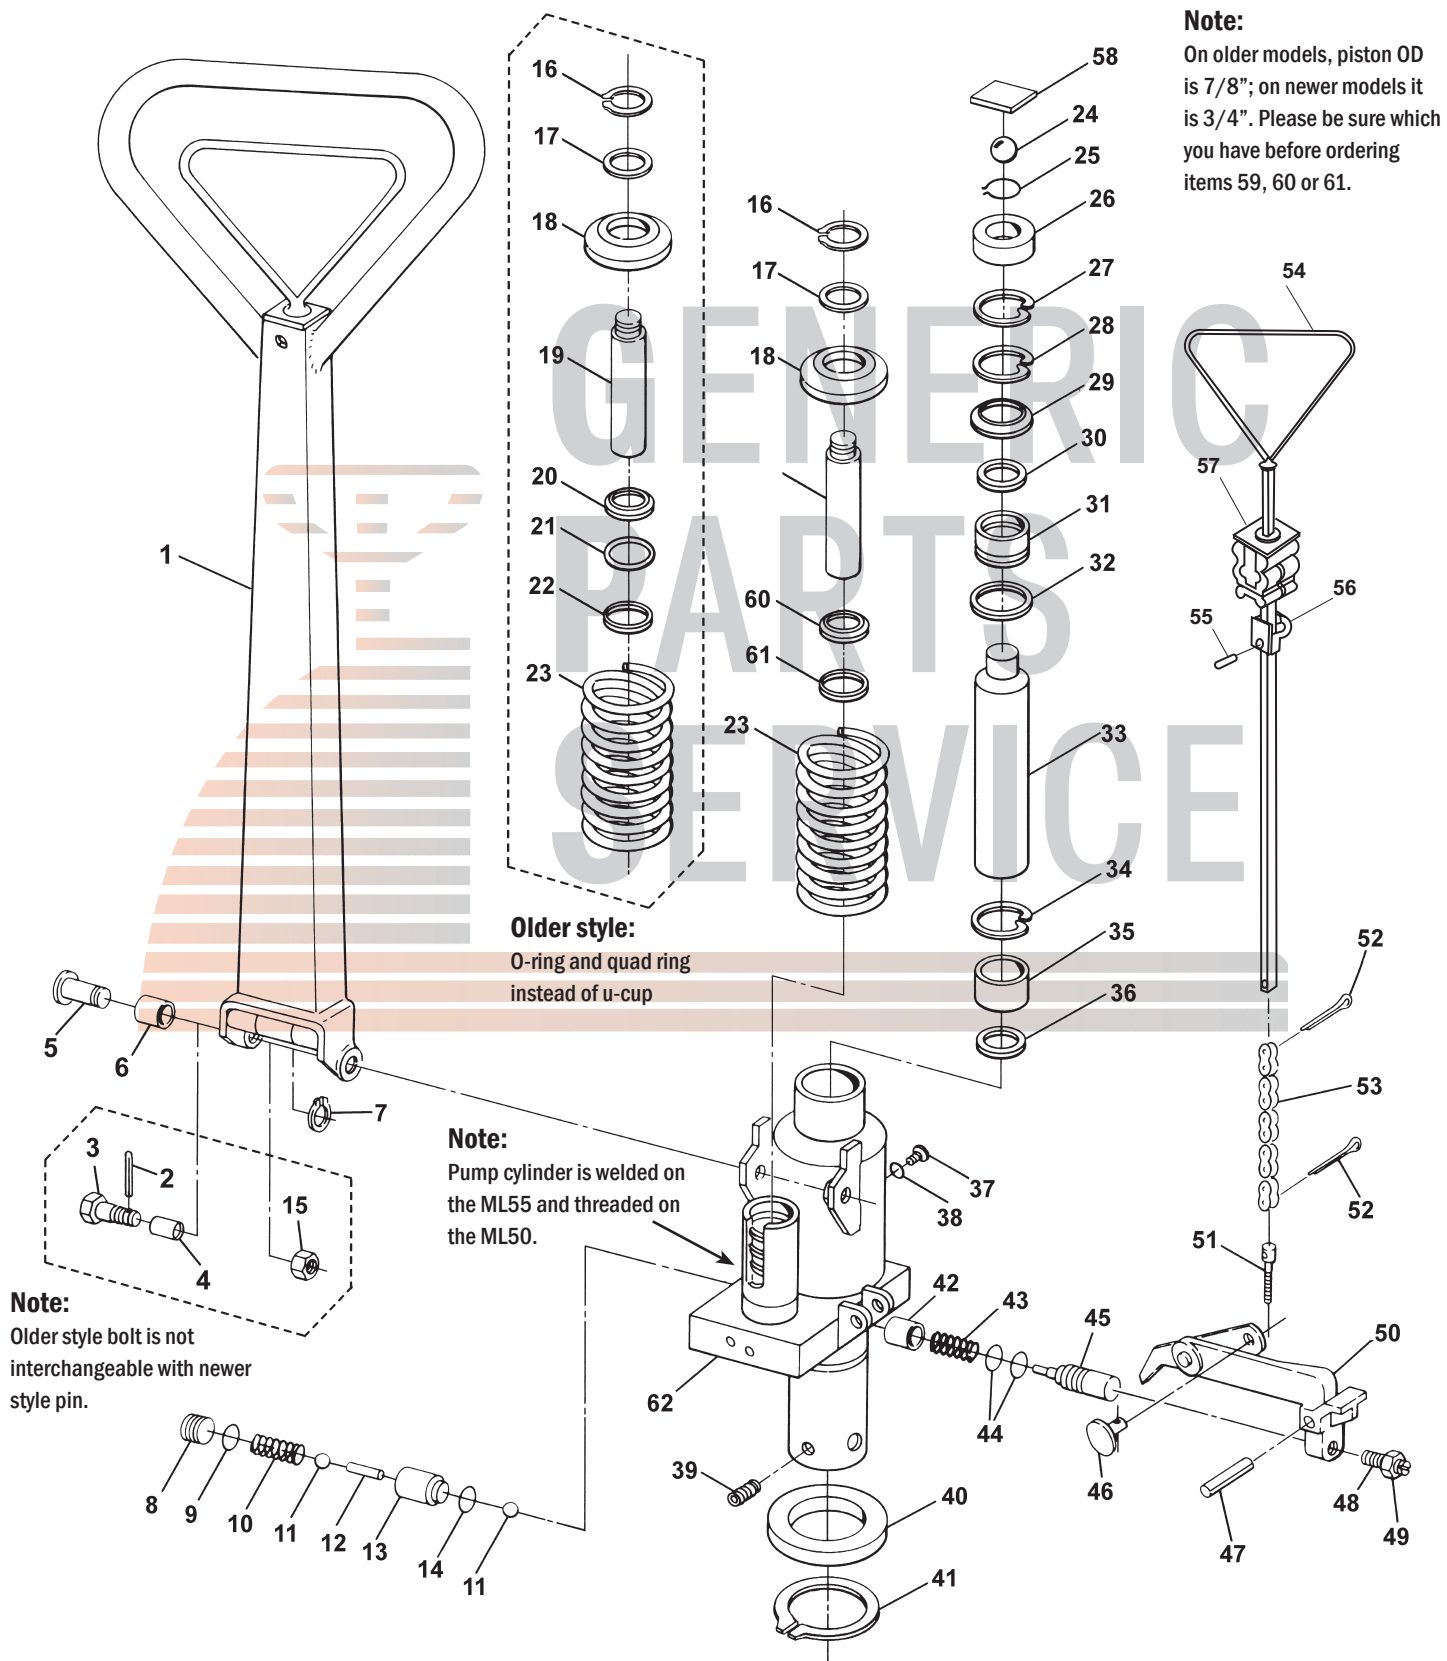

Mobile ML55, ML45 Mini & Miney Hydraulic Unit

Mobile ML55, ML45 Mini & Miney Hydraulic Unit

Item	Part No.	Description
1	3022-1	Handle Assembly (Newer Style, Uses Item 5)
2	2037	Roll Pin
3	2034	Handle Bolt
4	2035	Bushing
5	2034-1	Handle Pin
6	606	Bushing
7	3027	Snap Ring
8	A 3004	Screw Plug
9	AB 3003	O-Ring
10	AB 2023	Spring
11	AB 2022	Ball
12	AB 3002	Roll Pin
13	A 3000	Valve
14	AB 3001	O-Ring
15	2036	Nut
16	2050	Snap Ring
17	2051	Washer
18	2052	Spring Cap
19	3019	Piston, 7/8" OD (Older Style)
20	AB 2017	Scraper, 7/8" ID (Older Style)
21	AB 2015	O-Ring
22	AB 3020	Quad Ring
23	3021	Spring
24	1997	Ball
25	1998	Snap Ring
26	1999	Bearing
27	3031	Snap Ring
28	2047	Snap Ring
29	AB 1994	Scraper
30	AB 2002	O-Ring
31	2003	Bushing
32	AB 2004	O-Ring
33	2000C	Ram (Universal Older and Newer)
34	1995	Snap Ring
35	1993	Bushing 1-1/2" (Older Style)
	1993-1	Bushing 1/2" (Newer Style)

Item	Part No.	Description
36	AB 2007	U-Cup
37	2005	Filler Plug
38	AB 2006	O-Ring
39	2053	Set Screw
40	2010	Traverse Bearing
41	2008	Snap Ring
42	3030	Bushing, Nylon
43	AB 2028	Spring
44	AB 2030	O-Ring
45	2029	Release Pin
46	3016	Chain Connector Pin
47	2031	Roll Pin
48	2026	Adjusting Screw
49	2025	Nut
50	3015	Release Lever
51	3014	Chain Connector
52	303	Cotter Pin
53	3017	Chain
54	3018-1	Control Rod (Includes Items 54-57)
55	3042	Roll Pin
56	3041	Slide Rest
57	3040	Control Box
58	1996	Plate
59	3019	Piston, 7/8" OD (Older Style)
	3075	Piston, 3/4" OD (Newer Style)
60	AB 2017	Scraper, 7/8" ID (Older Style)
	AB 3077	Scraper, 3/4" ID (Newer Style)
61	AB 3020-1	U-Cup, 7/8" ID (Older Style)
	AB 3076	U-Cup, 3/4" ID (Newer Style)
62	HU MO ML55	Rebuilt Hydraulic Unit, Exchange
<hr/>		
KITS	A 3025-SUPER	Super Seal Kit
KITS	B 3025	Seal Kit
<hr/>		
	HU MO ML55	Rebuilt Hydraulic Unit - Exchange