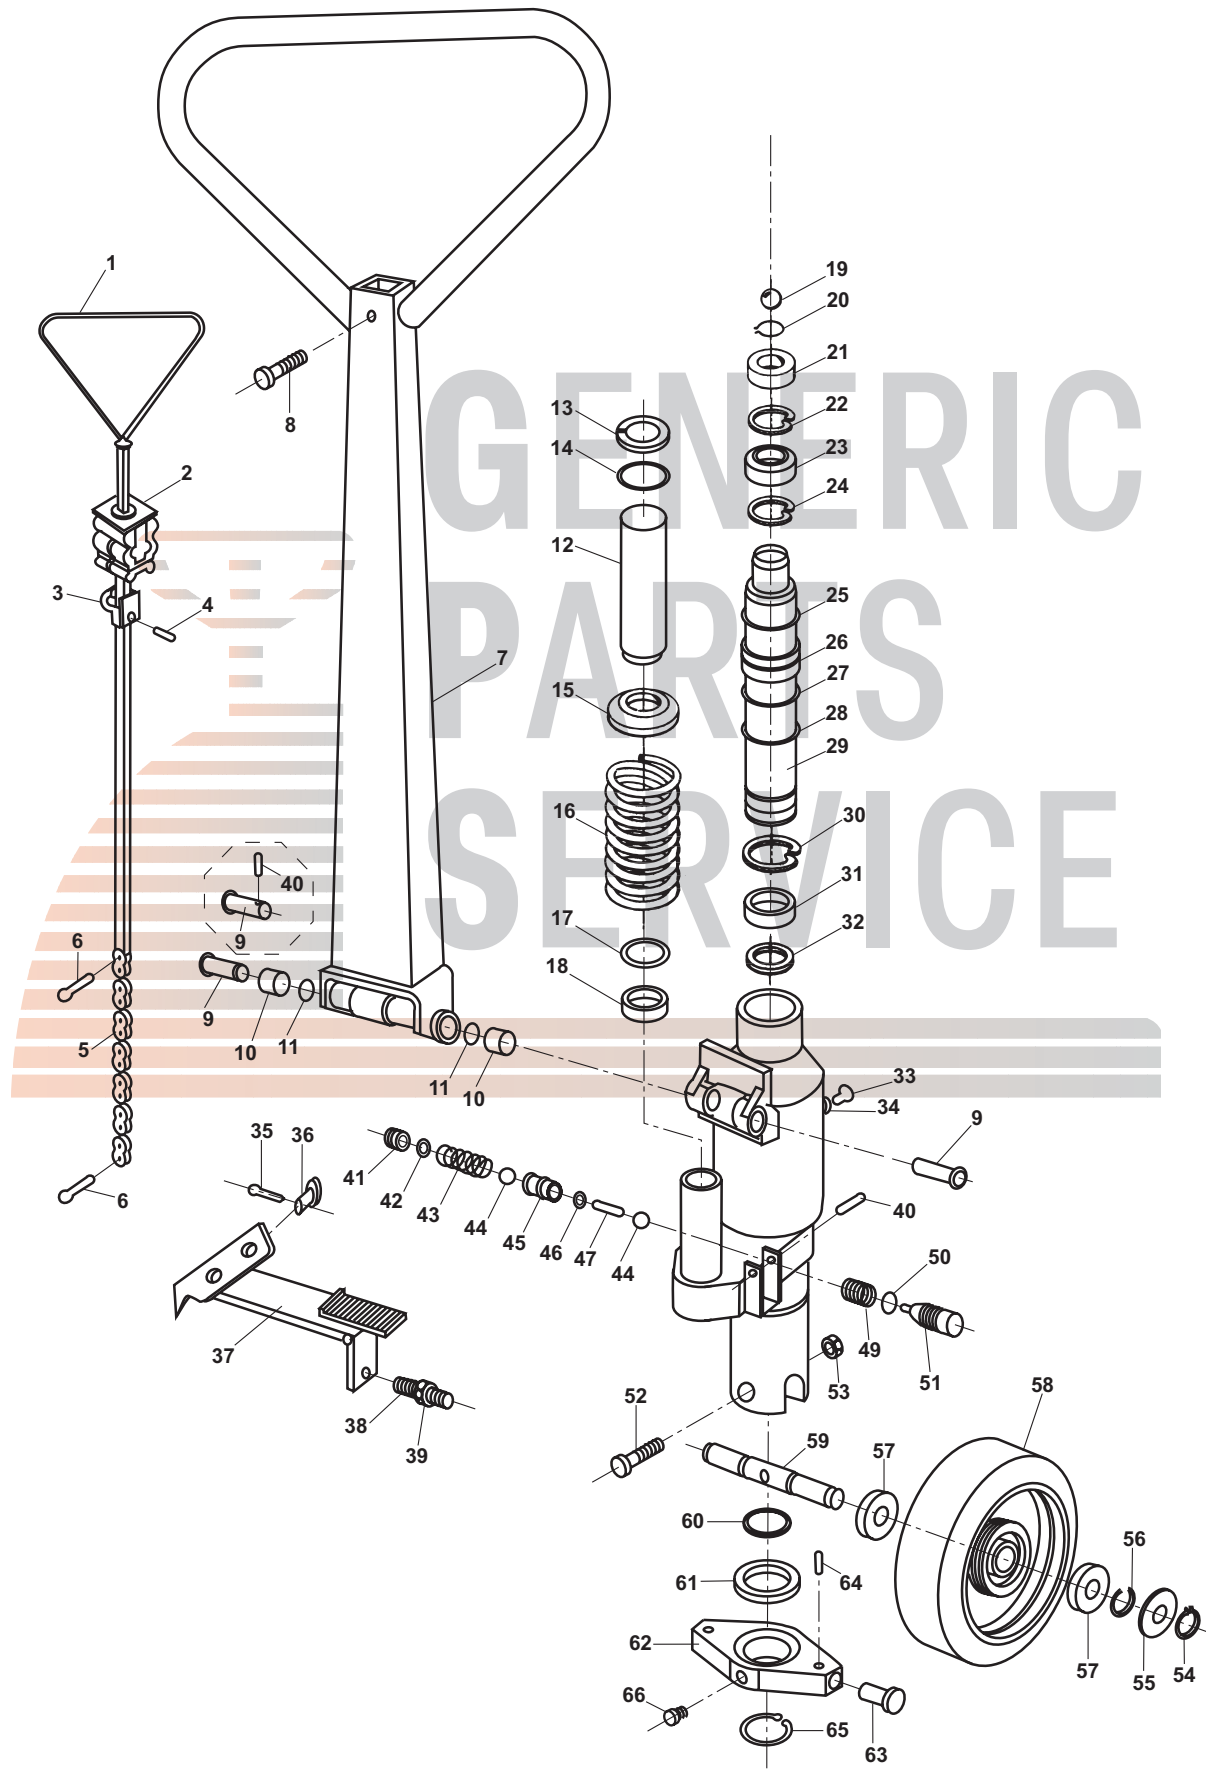

Mobile MLX55 Hydraulic Unit

Mobile MLX55 Hydraulic Unit

Item	Part No.	Description
1	12X3018	Control Rod (Includes Items 1-4)
2	12X3040	Control Box
3	12X3041	Slide Rest
4	12X3042	Roll Pin
5	12X3017	Chain
6	120X303	Cotter Pin
7	12X3022	Handle Assembly, (Includes Items 1-8, 10)
8	12X3011	Screw
9	12X2034	Handle Pin (Use with Item 11)
	12X2034-1	Handle Pin (Use with Item 40)
10	120X606	Bushing
11	12X3027	Locking Ring
12	12X3075	Pump Piston
13	12X2050	Locking Ring
14	12X2051	Washer
15	12X2052	Cover
16	12X3021	Spring
17	A 12X3077	Wiper
18	A 12X3076	U-Cup
19	12X1997	Ball
20	12X1998	Locking Ring
21	12X1999	Bearing
22	12X3031	Locking Ring
23	12X2056	Dust Cover
24	12X2047	Locking Ring
25	A 12X1994	Wiper
26	12X2003	Bearing
27	A 12X2004	Seal
28	A 12X2002	Seal
29	12X2000	Lift Piston
30	12X1995	Locking Ring
31	12X1993	Bushing
32	A 12X2007	U-Cup
33	12X2005	Filler Screw
34	A 12X2006	O-Ring
35	12X3014	Screw
36	12X3016	Connecting Pin
37	12X3015	Foot Control Assembly
38	12X2026	Adjusting Screw
39	12X2025	Lock Nut
40	12X2038	Roll Pin
41	12X3004	Screw Plug
42	A 12X3003	O-Ring
43	A 12X2023	Spring
44	A 12X2022	Ball

Item	Part No.	Description
45	12X3000	Valve Cartridge
46	A 12X3001	O-Ring
47	A 12X3002	Pin
49	A 12X2028	Spring
50	A 12X2030	O-Ring
51	12X2029	Control Pin
52	12X2053	Bolt
53	12X2054	Nut
54	12X2050	Locking Ring
55	120X103	Washer
56	120X110	Half Round Locking Ring
57	120X210	Bearing
58	120X105-A-HD	Steer Wheel Assembly, Red Ultra-Poly On Aluminum Hub W/ Bearings
	120X105-A-ST	Steer Wheel Assembly, Poly On Nylon W/ Bearings
	GWK-MLX55-CK	Complete Wheel Kit, (2) Ultra-Poly Load Roller Assemblies (70D), (2) Poly Steer Wheel Assemblies, W/ Bearings, Axles & Fasteners
59	120X104	Steer Wheel Axle
60	12X2011	Spacer
61	120X2010	Thrust Bearing
62	120X657	Traverse Plate
63	120X605	Shoulder Pin
64	120X607	Roll Pin
65	12X2008	Locking Ring
66	120X659	Grease Fitting (Threaded)
KITS	A 12X3025	Seal Kit
	HU MO MLX55	Rebuilt Hydraulic Unit - Exchange

Complete Wheel Kit