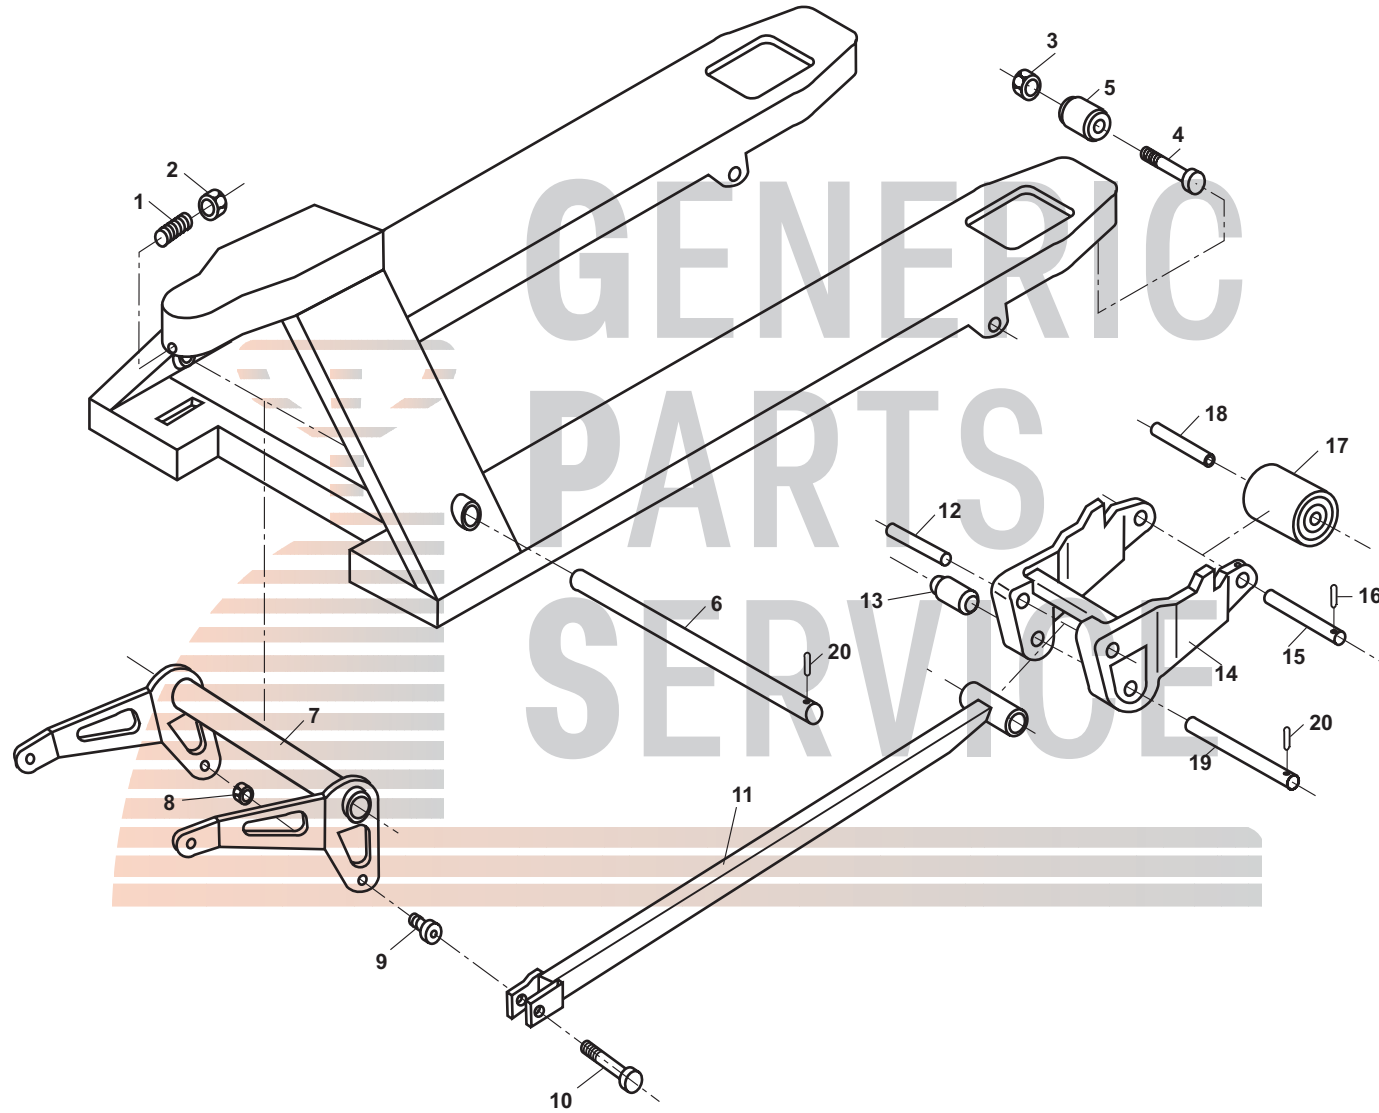

# Pramac GS22 Frame

# Pramac GS22 Frame

Item	Part No.	Description
1	G022307	Set Screw
2	G032308	Nut
3	G056103-N	Nut
4	G056103-B	Bolt
5	G056103	Entry Roller
6	S0003035042	Lifting Link Shaft, 27" Wide Jack
	S0003015038	Lifting Link Shaft, 20-1/2" Wide Jack
7	S0013020079	Lifting Link, 27" Wide Jack
	S0003020146	Lifting Link, 20-1/2" Wide Jack
8	G032312	Nut
9	S0003015006	Eccentric
10	G022223	Bolt

Item	Part No.	Description
11	S0012200155	Push Rod, 36" Forks
	S0012200157	Push Rod, 42" Forks
	S0012200159	Push Rod, 48" Forks
12	S0002205038	Push Rod Axle
13	G056391	Exit Roller
14	S0012201004	Load Roller Bracket
15	S0002205039	Load Roller Axle
16	G044307	Roll Pin
17	S0002010328	Load Roller Assembly, Black Ultra-Poly On Steel Hub W/ Bearings
18	S0002206023	Bushing
19	S0002205040	Pivot Axle
20	G044312	Roll Pin