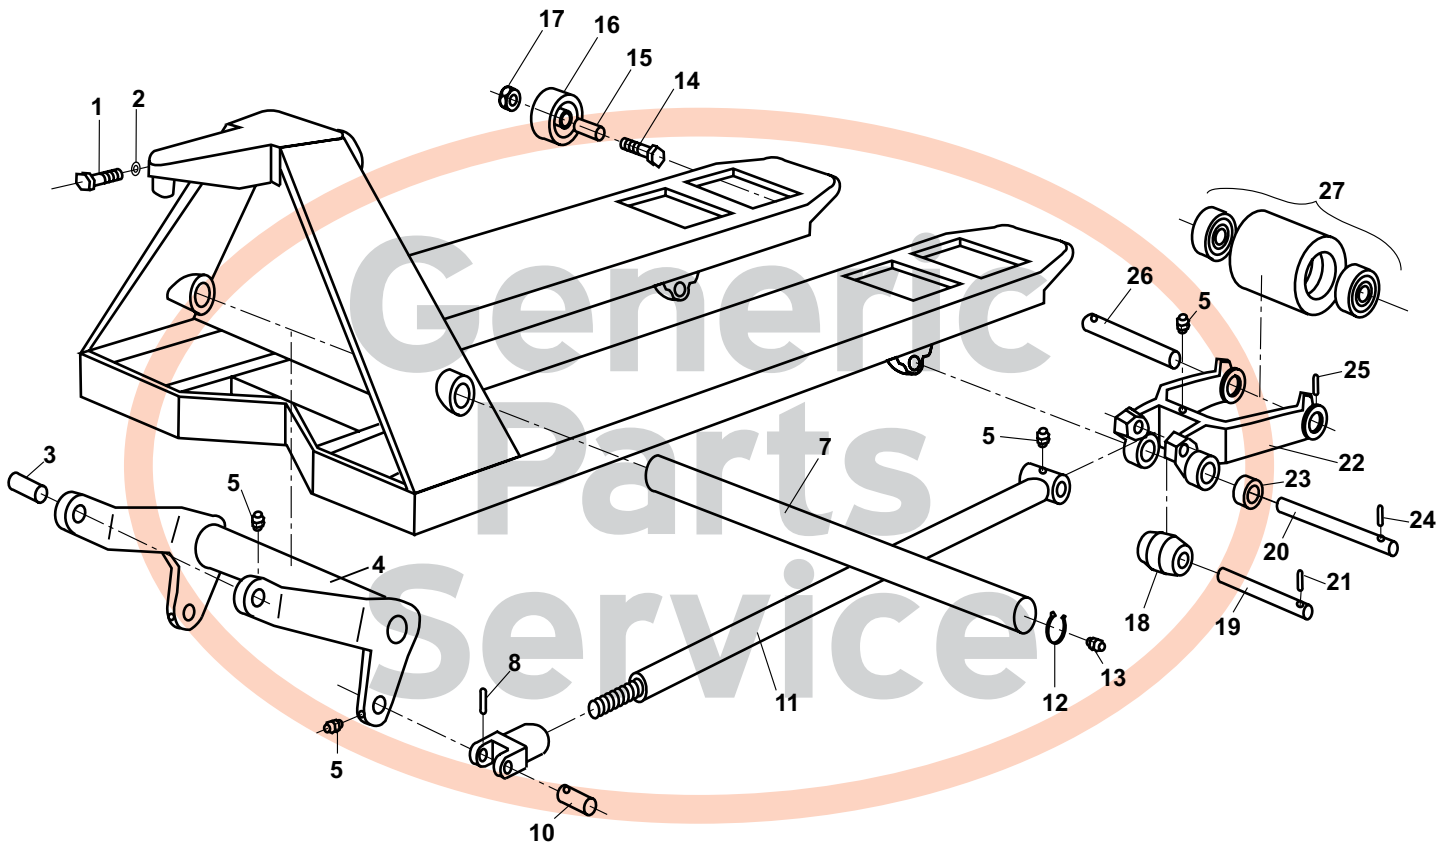

Uline H-1043, H-1193, H-1366, H-1484 Frame

Uline H-1043, H-1193, H-1366, H-1484 Frame

Item	Part No.	Description
1	H-1043-B42	Bolt
2	H-1043-B4	Lock Washer
3	H-1043-B14	Pin
4	H-1043-B43	Lifting Link 27" wide jack, H-1043 & H-1484
	H-1193-B43	Lifting Link 21" wide jack, H-1193 & H-1366
5	H-1193-B15	Lube Fitting
7	H-1043-B20	Long Shaft 27" wide jack, H-1043 & H-1484
	H-1193-B20	Long Shaft 21" wide jack, H-1193 & H-1366
8	H-1483-B16	Spring Pin
9	H-1483-B17	Rod Fitting, Joint
10	H-1043-B18	Pin
11	H-1483-B19	Push Rod 48" Fork, H-1043 & H-1193
	H-1366-B19	Push Rod 36" Fork, H-1366 & H-1484
12	H-1043-B21	Retaining Ring
13	H-1193-B15	Lube Fitting
14	H-1043-B36	Bolt
15	H-1043-B37	Roller Sleeve

Item	Part No.	Description
16	H-1043-B38	Entry Roller
17	H-1043-B39	Lock Nut
18	H-1043-B23	Exit Roller
19	H-1043-B25	Shaft
20	H-1043-B26	Pivot Shaft
21	H-1043-B24	Spring Pin
22	H-1043-B31	Load Wheel Bracket
23	H-1043-B28	Exit Roller Ring
24	H-1043-B27	Spring Pin
25	H-1043-B30	Spring Pin
26	H-1043-B29	Axle Shaft
27	H-1043-WHKIT	Load Roller Assembly, Black Ultra Poly on Steel
	H-1043-WHKIT-N	Load Roller Assembly, Nylon
	H-1043-WHKIT-S	Load Roller Assembly, Solid Steel
	GWK-1043-LW	Load Wheel Kit, (2) Nylon Roller Assemblies W/Bearings, Axles and Fasteners

Model Specifications

H-1043	27" X 48"
H-1193	21" X 48"
H-1366	21" X 36"
H-1484	27" X 36"

Load Wheel Kit

GWK-1043-LW