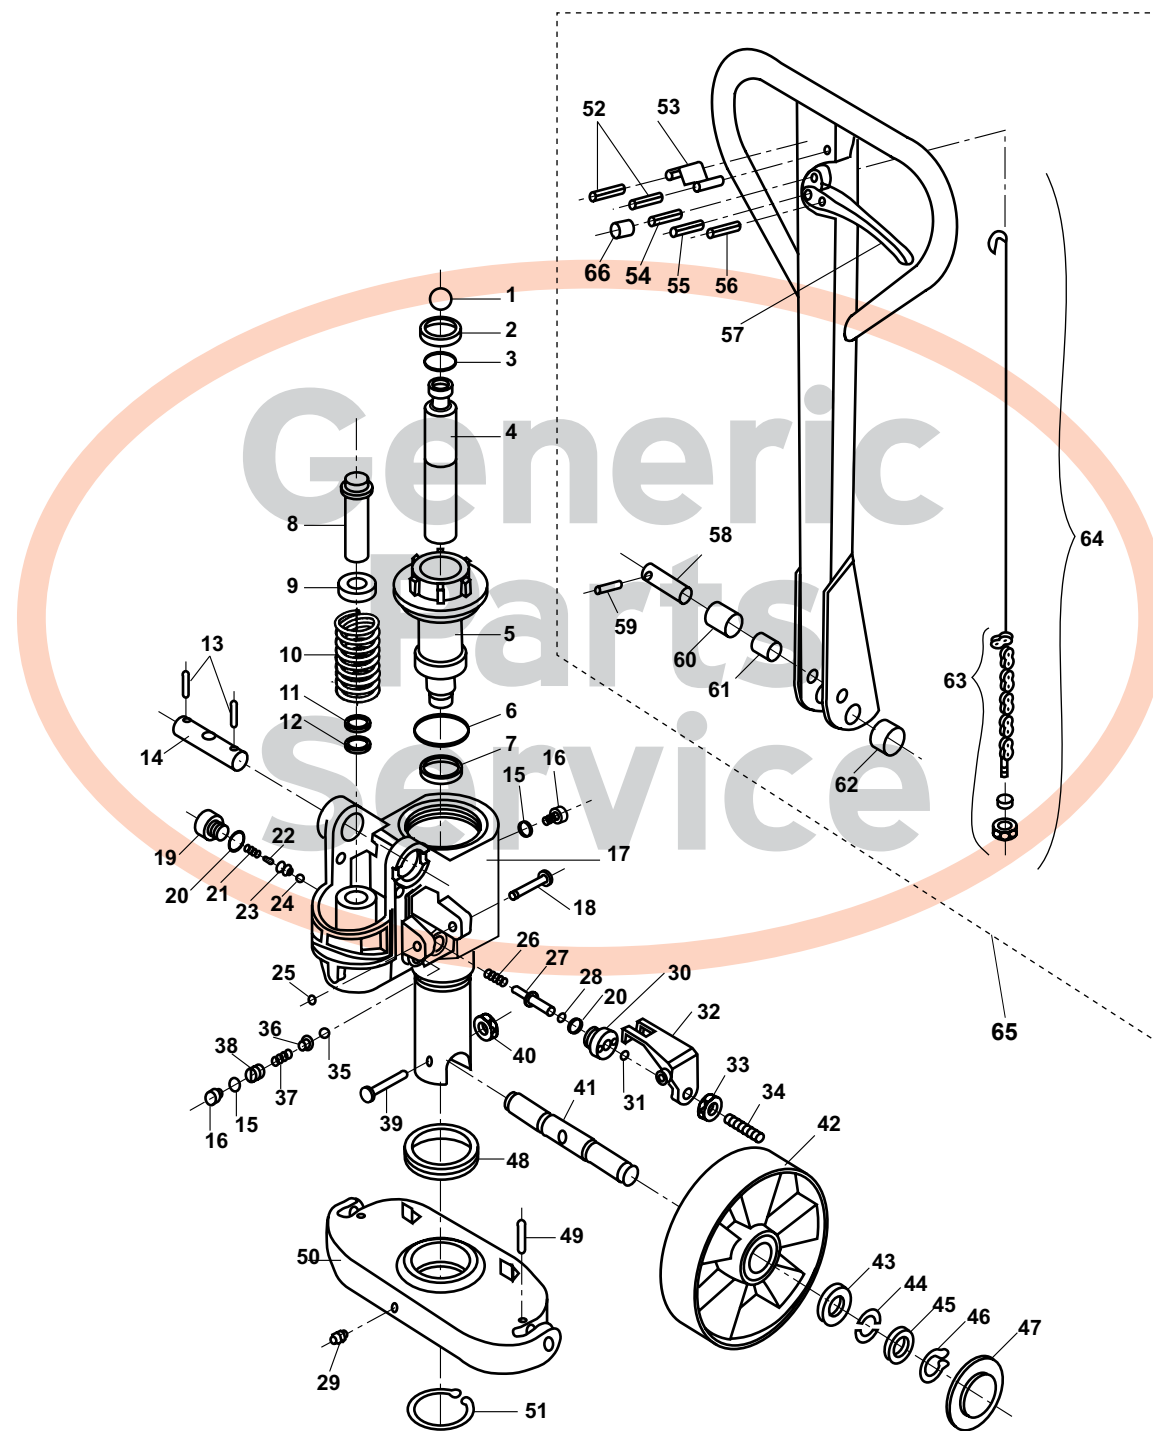

Uline H-1043, H-1193, H-1366, H-1484 Hydraulic Unit

Uline H-1043, H-1193, H-1366, H-1484 Hydraulic Unit

Item	Part No.	Description
1	H-1043-B146	Ball
2	A H-1043-B145	Wiper
3	A H-1043-B144	O-ring
4	H-1043-B152	Piston Rod
5	H-1043-B143	Cylinder Cap
6	A H-1043-B142	O-ring
7	A H-1043-B141	U-Cup
8	H-1043-B147	Pump Piston
9	H-1043-B148	Spring Cap
10	H-1043-B149	Spring
11	A H-1043-B150	Wiper
12	A H-1043-B151	U-Cup
13	H-1043-B117	Spring Pin
14	H-1043-B118	Handle Axle
15	A H-1043-B126	Copper Washer
16	H-1043-B127	Plug Bolt
17	H-1043-BP100	Pump Assembly Complete
18	H-1043-B140	Pin
19	H-1043-B119	Screw Plug
20	A H-1043-B120	Copper Washer
21	H-1043-B121	Spring
22	H-1193-B122	Spindle Damping Valve
23	H-1193-B123	Damping Valve Seat
24	H-1043-B124	Ball
25	H-1043-B153	Retaining Ring
26	H-1193-B128	Spring
27	H-1193-B129	Release Pin
28	A H-1193-B130	O-ring
29	H-1043-B15	Lube Fitting
30	H-1043-B131	Sleeve
31	A H-1043-B132	O-ring
32	H-1043-B135	Lever Plate
33	H-1043-B134	Nut
34	H-1043-B133	Set Screw
35	H-1043-B139	Ball
36	H-1043-B138	Ball Base
37	H-1043-B137	Spring
38	H-1043-B136	Adjustment Screw
39	H-1043-B3	Bolt
40	H-1043-B44	Lock Nut
41	H-1366-B2	Axle