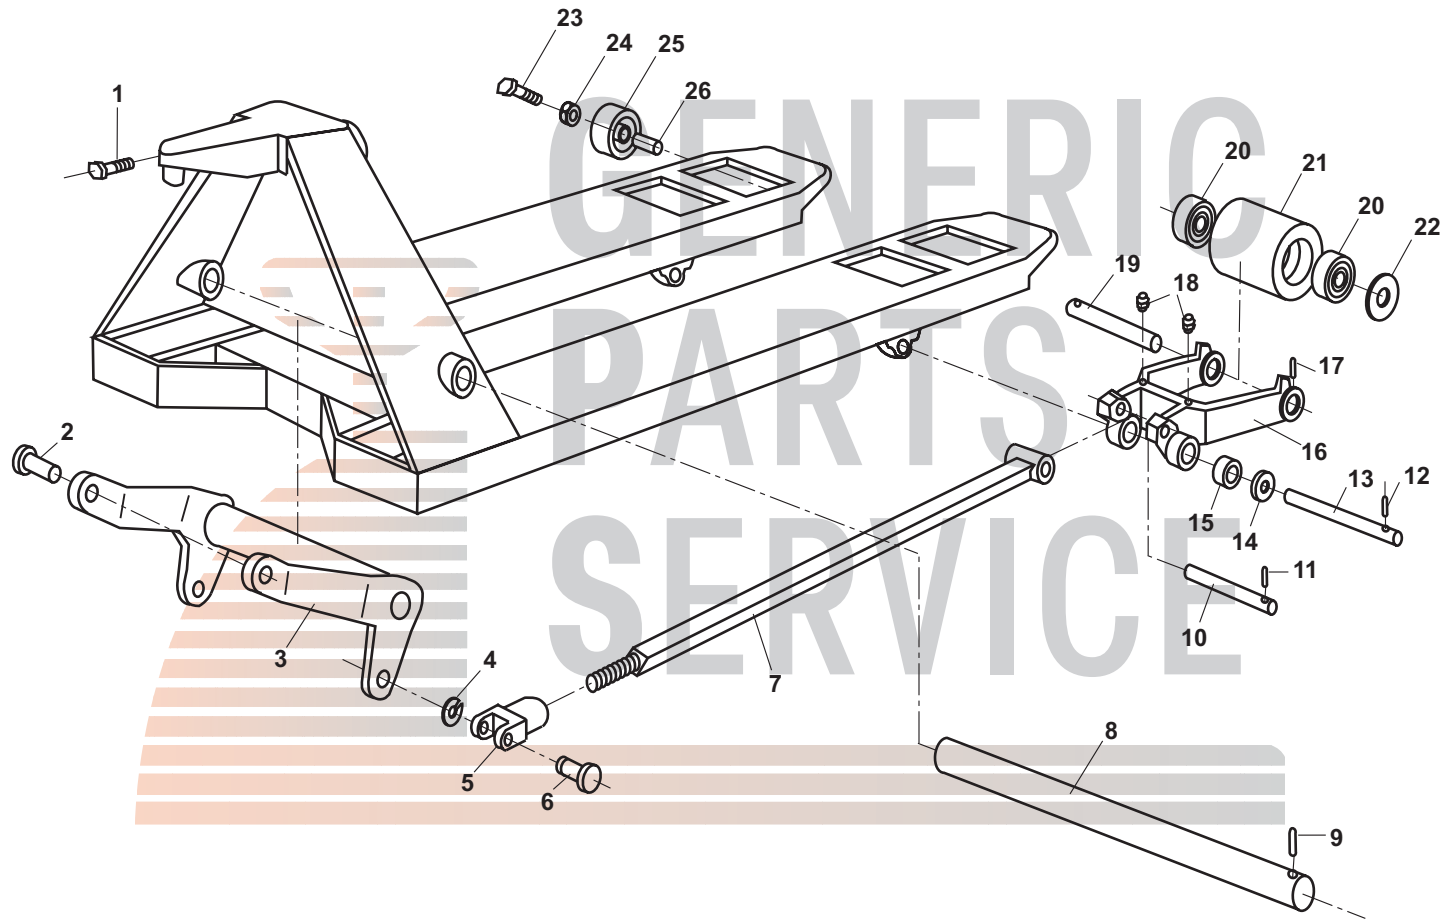

Valu-Jack 5500 & 6600 Frame

Valu-Jack 5500 & 6600 Frame

Item	Part No.	Description
1	66201	Set Screw
2	66207	Pin
3	66203	Lifting Link
4	66205	Snap Ring
5	66206	Clevis
6	66210	Pin
7	66208	Push Rod
8	66211	Lifting Link Shaft
9	66204	Roll Pin
10	66214	Push Rod Axle
11	66213	Roll Pin
12	66216	Roll Pin
13	66212	Pivot Axle
14	66243	Exit Roller
15	66244	Bushing
16	66215	Load Wheel Bracket
17	66204	Roll Pin

Item	Part No.	Description
18	66202	Grease Fitting (Threaded)
19	66217	Load Wheel Axle
20	66220	Bearing
21	66225-D	Load Roller Assembly, Red Ultra-Poly On Aluminum Hub W/ Bearings
	66225	Load Roller Assembly, Black Ultra-Poly On Steel Hub W/ Bearings
	66225-N	Load Roller Assembly, Nylon W/ Bearings
	66225-S	Load Roller Assembly, Steel W/ Bearing
	GWK-VJ-LW	Load Wheel Kit, (2) Black Ultra-Poly (70D), Load Roller Assemblies, W/ Bearings, Axles & Fasteners
22	66219	Washer
23	66241	Bolt
24	66242	Nut
25	66239	Entry Roller
26	66240	Sleeve

Load Wheel Kit

Complete Wheel Kit