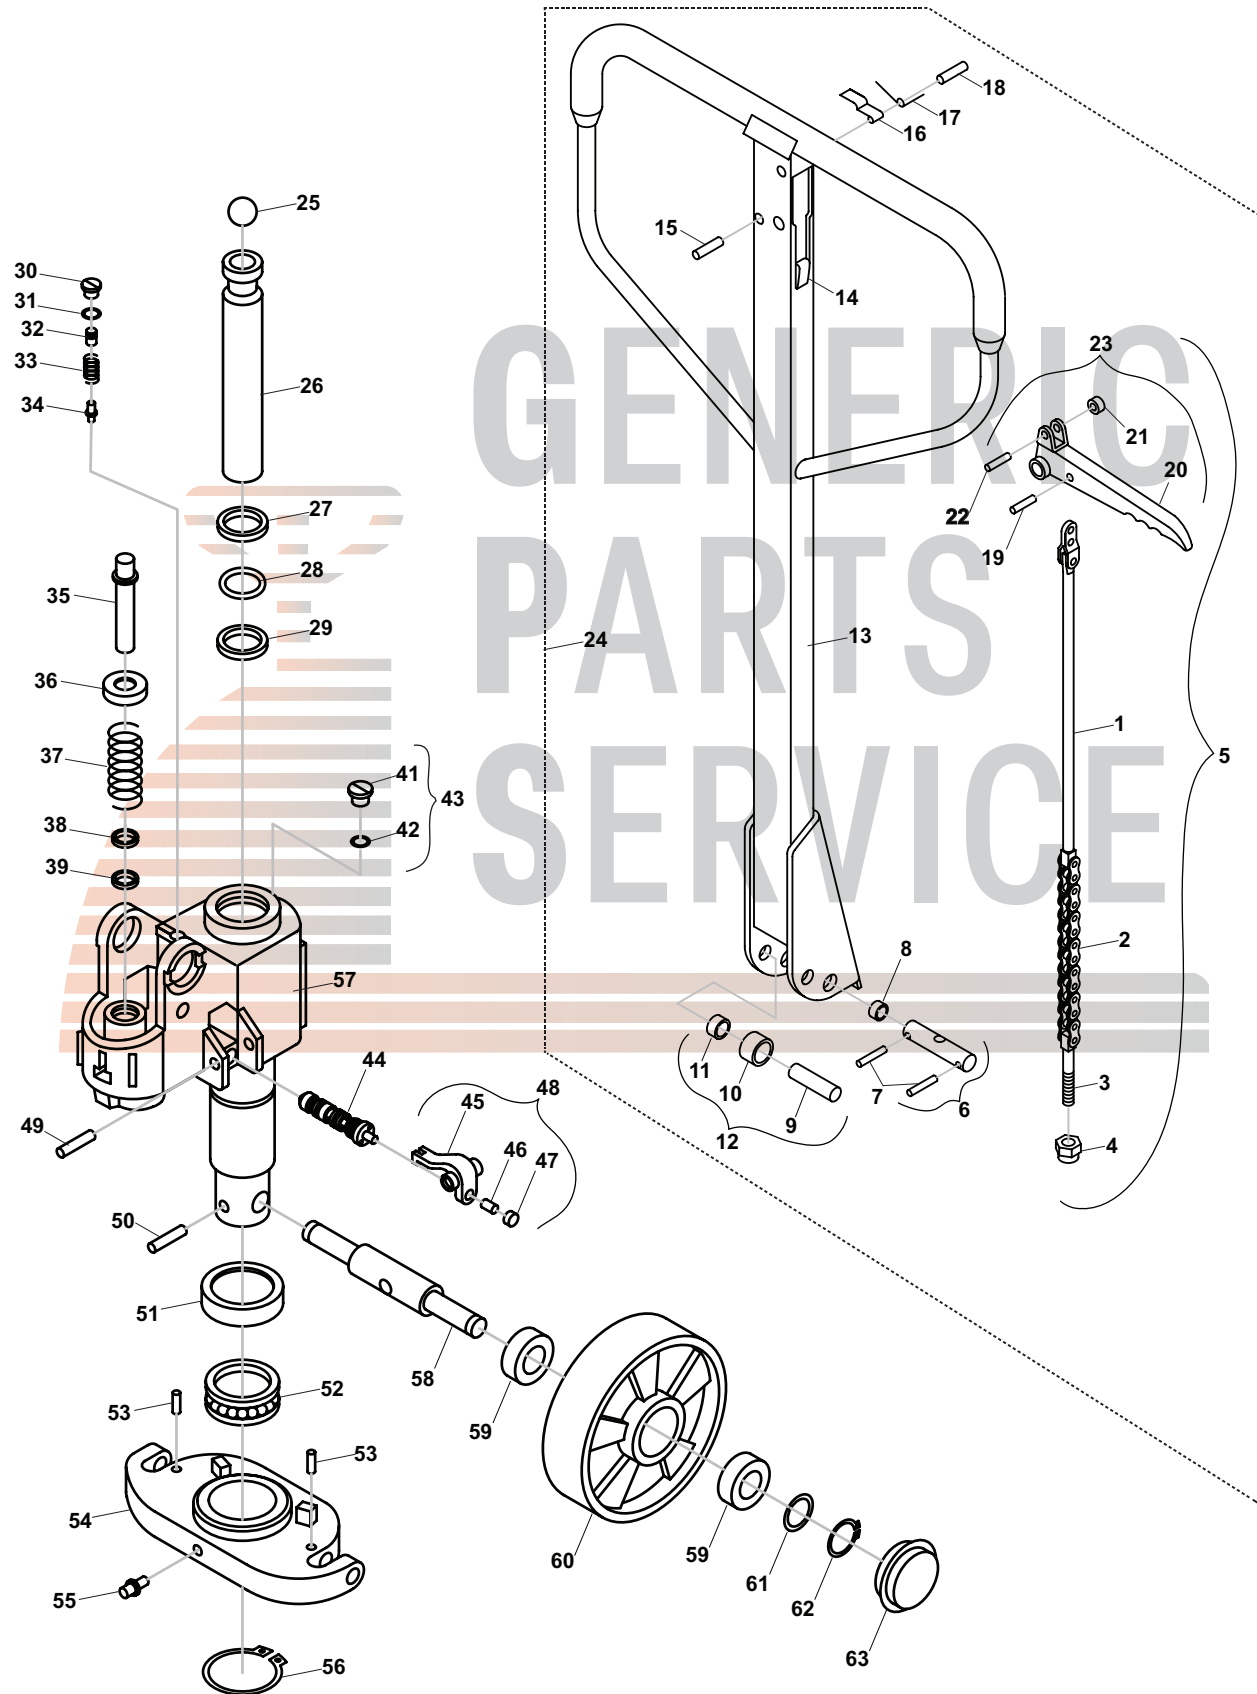

# Wesco CPI Hydraulic Unit

(Model Numbers: 272655, 272656, 272657, 272658, 272659, 272660)

Item	Part No.	Description
1	A101	Release Rod
2	A102	Chain & Adjustment Bolt, Includes 2 & 3
3	A103	Adjusting Bolt
4	A104	Adjusting Nut
5	270060	Handle Release Assy, Includes 1-4 & 19-22
6	270004	Handle Axle, Includes 6 & 7
7	A106	Elastic Pin
8	273008	Bushing
9	A108	Roller Pin
10	A109	Pressure Roller
11	A109A	Bushing
12	270005	Pressure Roller Assembly, Includes 9, 10 & 11
13	A110	Handle
14	A111	Stop Rubber
15	A112	Roll Pin
16	A113	Blade Spring
17	A114	Spring
18	A115	Roll Pin
19	A116	Roll Pin
20	A117	Control Handle
21	A118	Roller
22	A119	Elastic Pin
23	272791	Control Handle Kit, Includes 20, 21 & 22
24	270007	Handle Assembly Complete, Incl. 1-5, 8-23
25	270059	Steel Ball
26	270058	Piston Rod
27	A A327	Wiper
28	A A326	O-Ring
29	A A325	U-cup
30	A330	Screw Plug
31	A A331	O-Ring
32	A332	Adjustment
33	A333	Overload Spring
34	A334	Overload Valve
35	270035	Pump Piston
36	270032	Spring Cap
37	270033	Spring
38	A A304	Wiper
39	A A305	U-cup
41	A324	Screw Plug
42	A A323	Seal Washer
43	270057	Screw Plug Kit
44	272664	Valve Cartridge
45	A319	Release Lever
46	A318	Adjustment Screw

Item	Part No.	Description
47	A317	Nut
48	270050	Release Lever Assembly, Includes 45-47
49	270053	Roll Pin
50	270038	Roll Pin
51	276011	Bearing Cover
52	272100	Thrust Bearing
53	270041	Roll Pin
54	270043	Traverse
55	A338	Lube Fitting
56	270044	Retaining Ring
57	272661	Hydraulic Pump Complete
58	270045	Steer Wheel Axle
59	272325	Bearing
60	272663-ST	Steer Wheel Assembly, Black Poly on Nylon Hub, W/ Bearings
	272663-HD	Steer Wheel Assembly, Red Ultra Poly on Aluminum Hub, W/ Bearings
	272663-N	Steer Wheel Assembly, Nylon, W/ Bearings
	272663-S	Steer Wheel Assembly, Solid Steel, W/ Bearings
	GWK-CPI-CK	Complete Wheel Kit (2) Ultra-Poly Load Roller Assemblies (70D) (2) Poly Steer Wheel Assemblies, W/ Bearings, Axles & Fasteners
61	270037	Washer
62	270036	Snap Ring
63	272665	Hub Cap
	KIT A 270061	Seal Kit